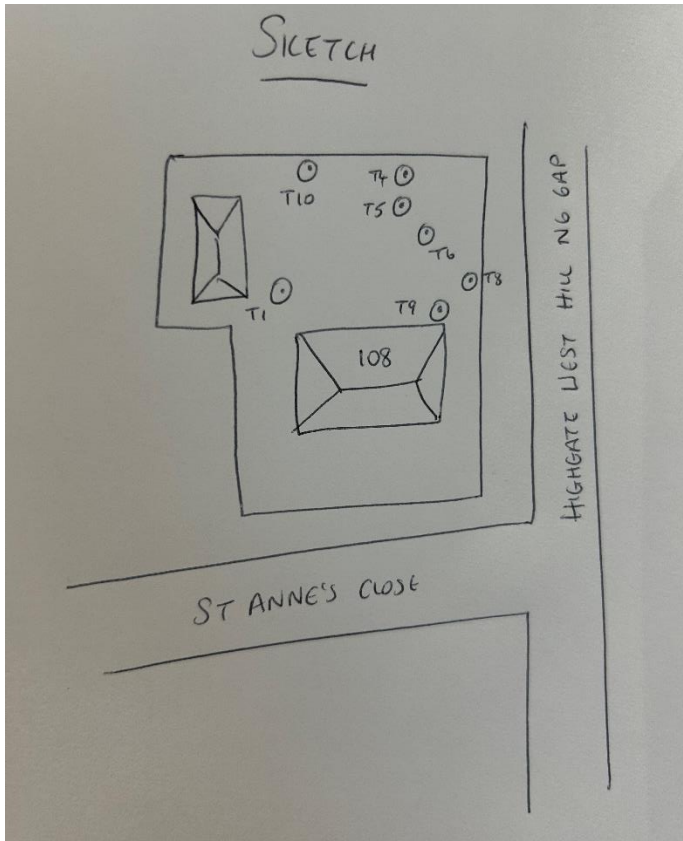

108 Highgate West Hill N6 6AP

T1: Bay (9m): Reduce height by 5m to keep tree at a size suitable for its location and as part of regular maintenance

T4: Cypress (5m): Reduce height by 1m and shape to keep tree at a size suitable for its location and as part of regular maintenance

T5: Yew (6.5m): Reduce height by 2m and shape to keep tree at a size suitable for its location and as part of regular maintenance

T6: Holm oak (6.5m): Reduce height by 2m and shape lower crown to keep tree at a size suitable for its location and as part of regular maintenance

T9: Holm oak (9m): Reduce height by 3m to keep tree at a size suitable for its location and as part of regular maintenance

T10: Cypress (6m): Reduce height by 1.5m and shape to keep tree at a size suitable for its location and as part of regular maintenance