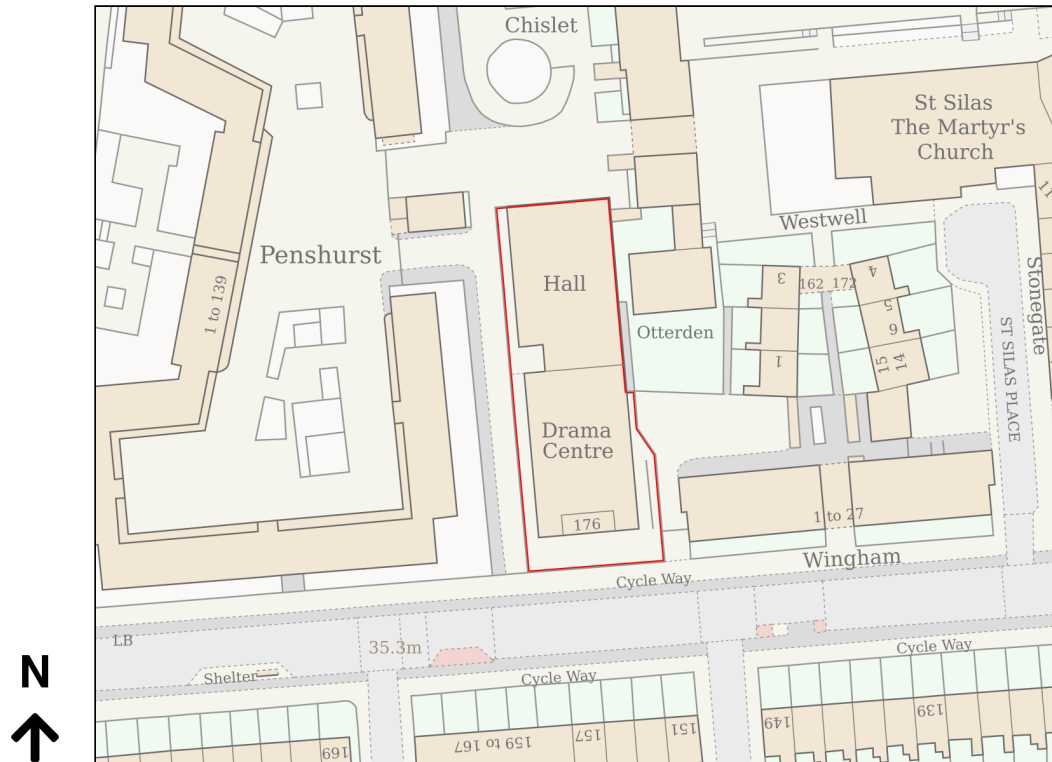

# Location Plan

Site Address: 176, Prince Of Wales Road, London, NW5 3PT

Date Produced: 20-Feb-2025

Scale: 1:1250 @A4

Planning Portal Reference: PP-13787340v1