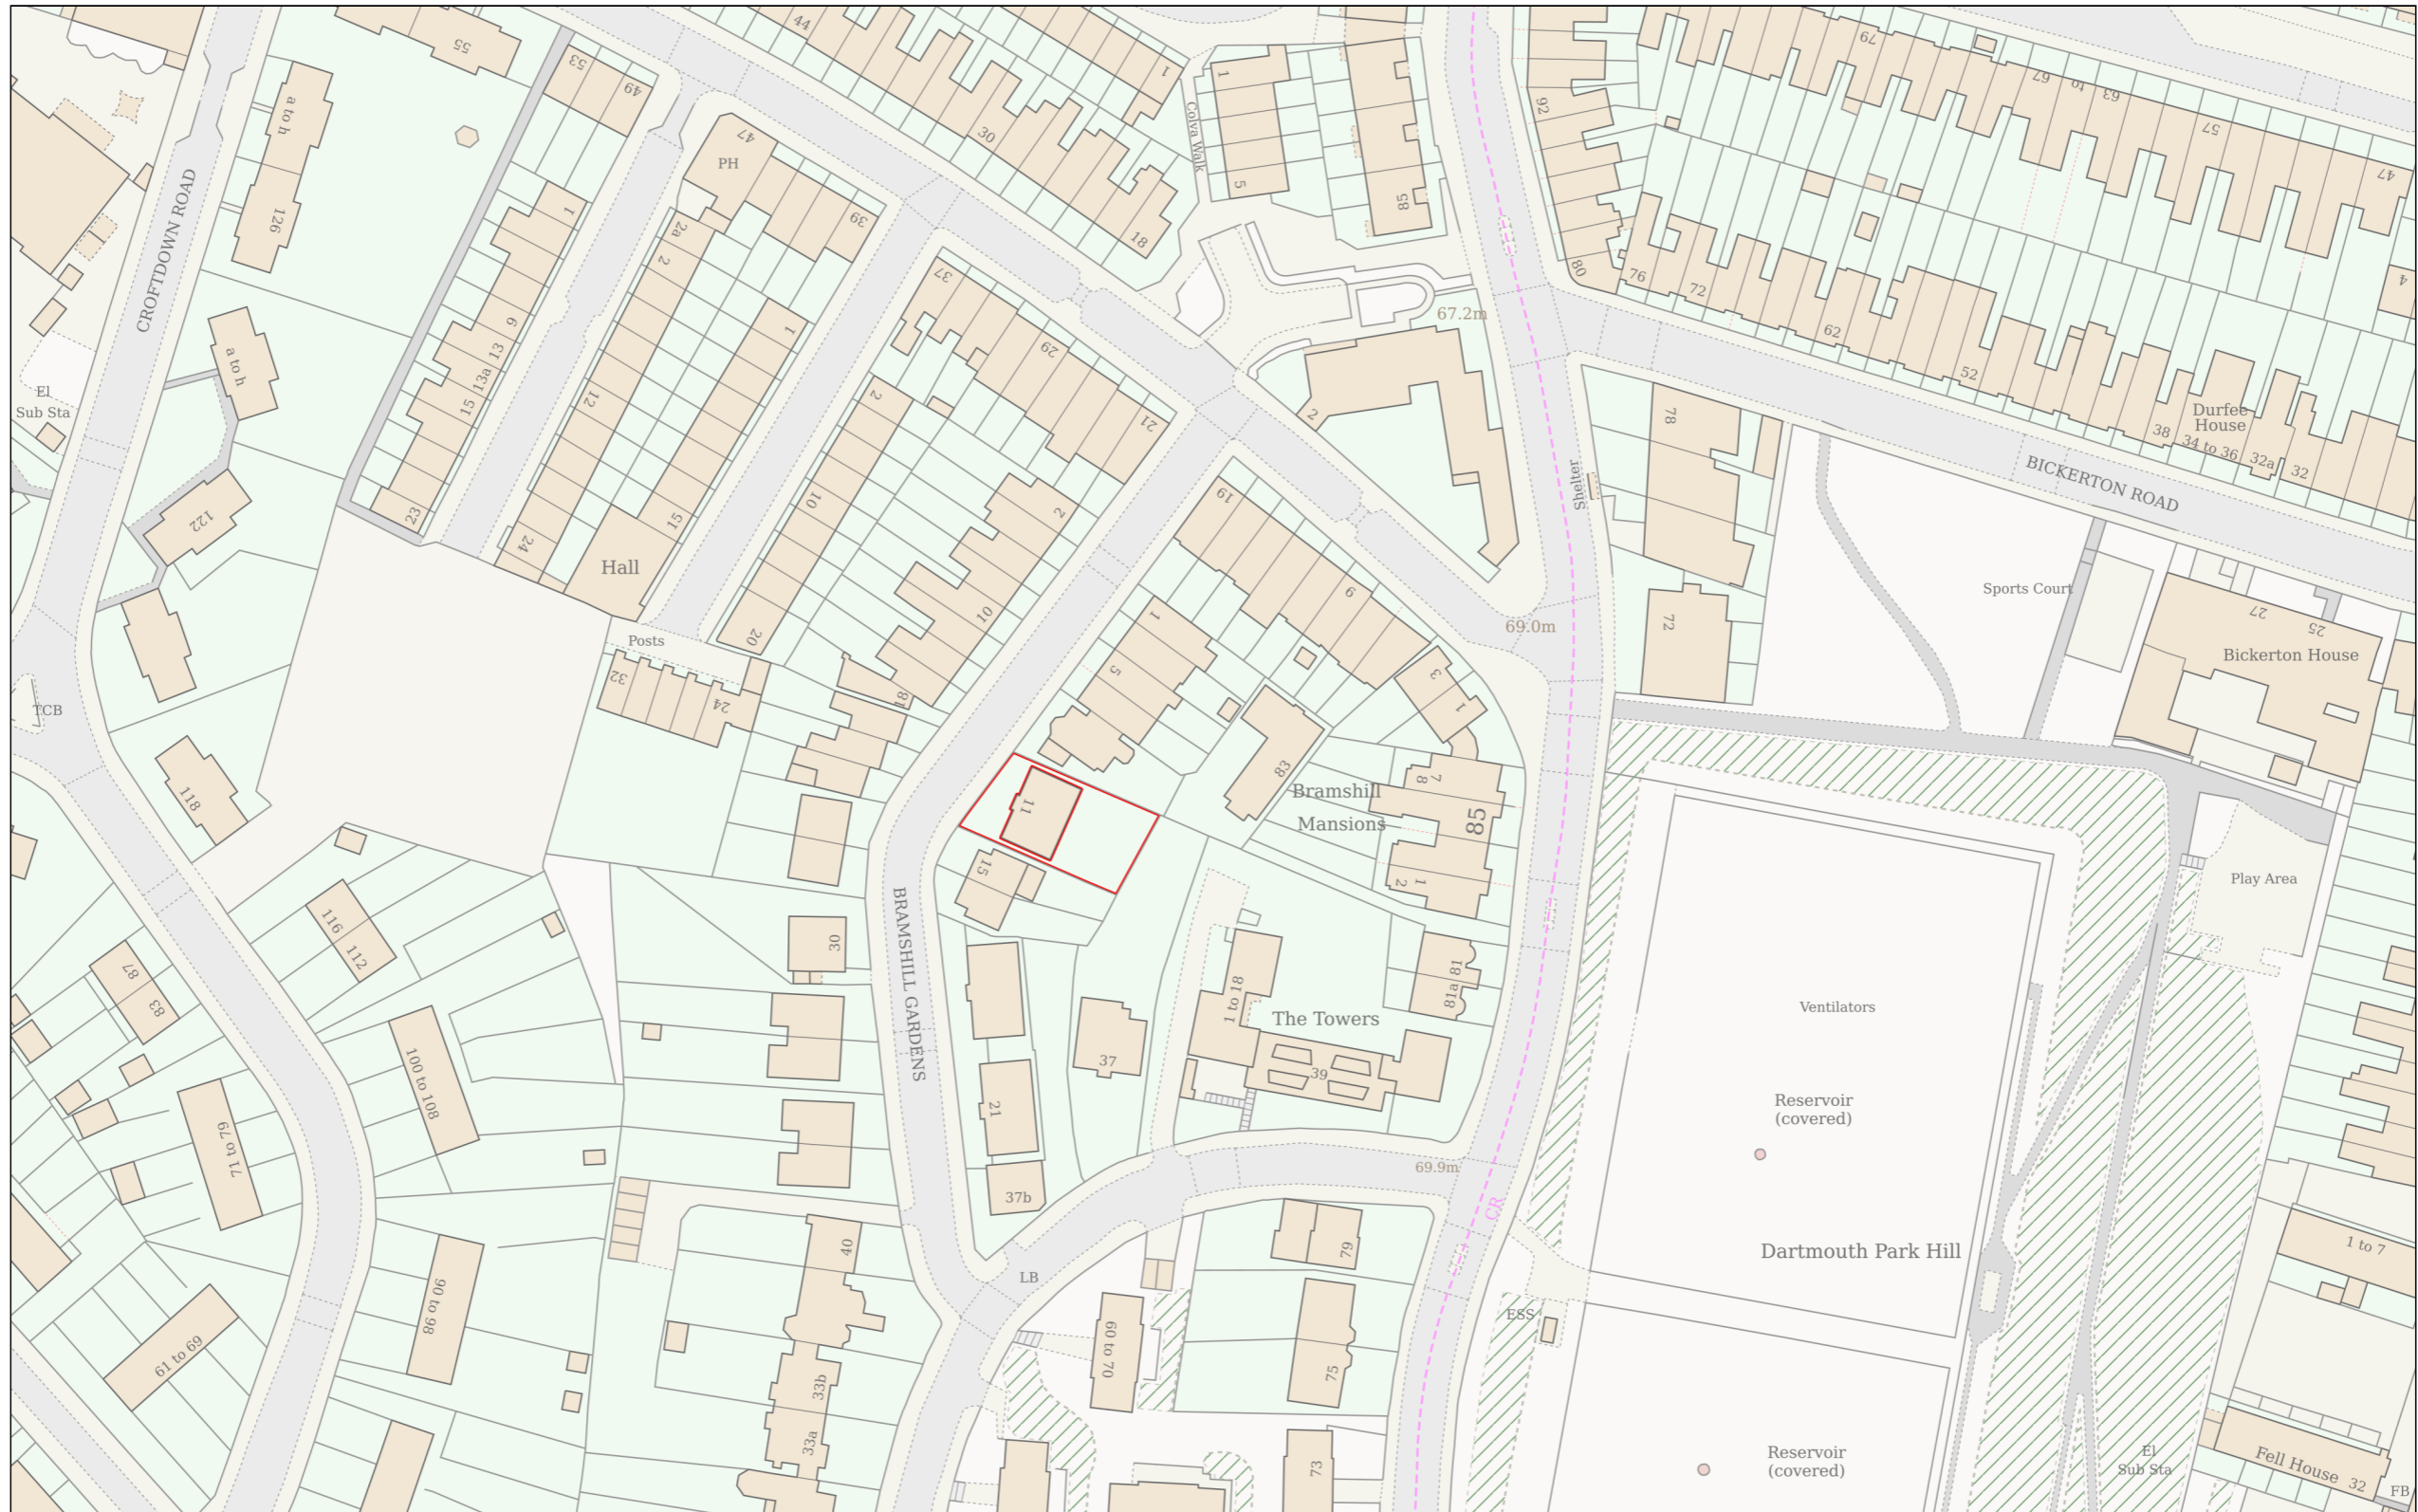

Location Plan

Site Address: Flat B, 11, Bramshill Gardens, London, NW5 1JJ

Date Produced: 28-Nov-2024

Scale: 1:1250 @A3

Planning Portal Reference: PP-13079647v3