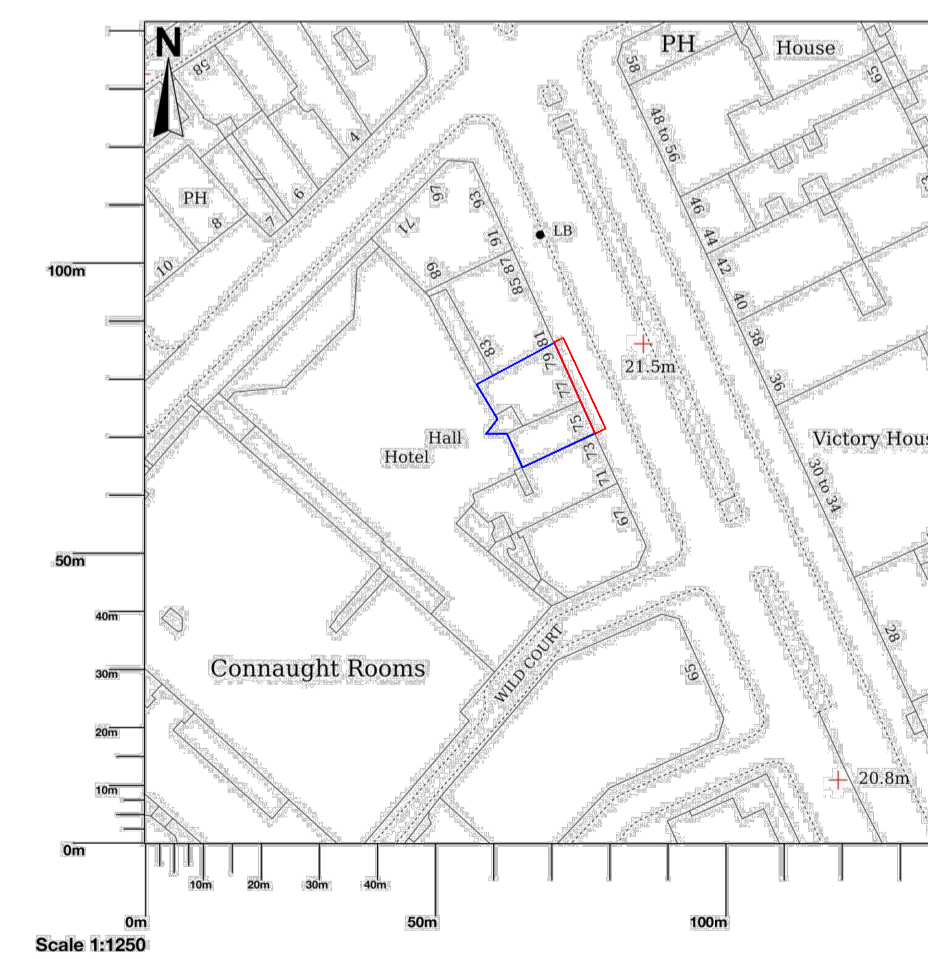

FURNITURE

STACKABLE CHAIRS X 46
 Back Height : 890 mm
 Chair Width : 430 mm
 Chair Depth : 400 mm
 Seat Height : 460 mm

TILTING DINING SELF LEVELING TA 23
 Square top: 600 X 600 mm
 Base: 700mm high

OUT OF HOURS : Furniture to be stack

KEY

- PROPOSED LICENSING AREA
- BUILDING PREMISE LINE

SITE PHOTOS

1 PLAN
 FLOOR PLAN SCALE 1: 100

77a, Kingsway, London, WC2B 6SR

2 PLAN
 LOCATION PLAN SCALE 1: 1250