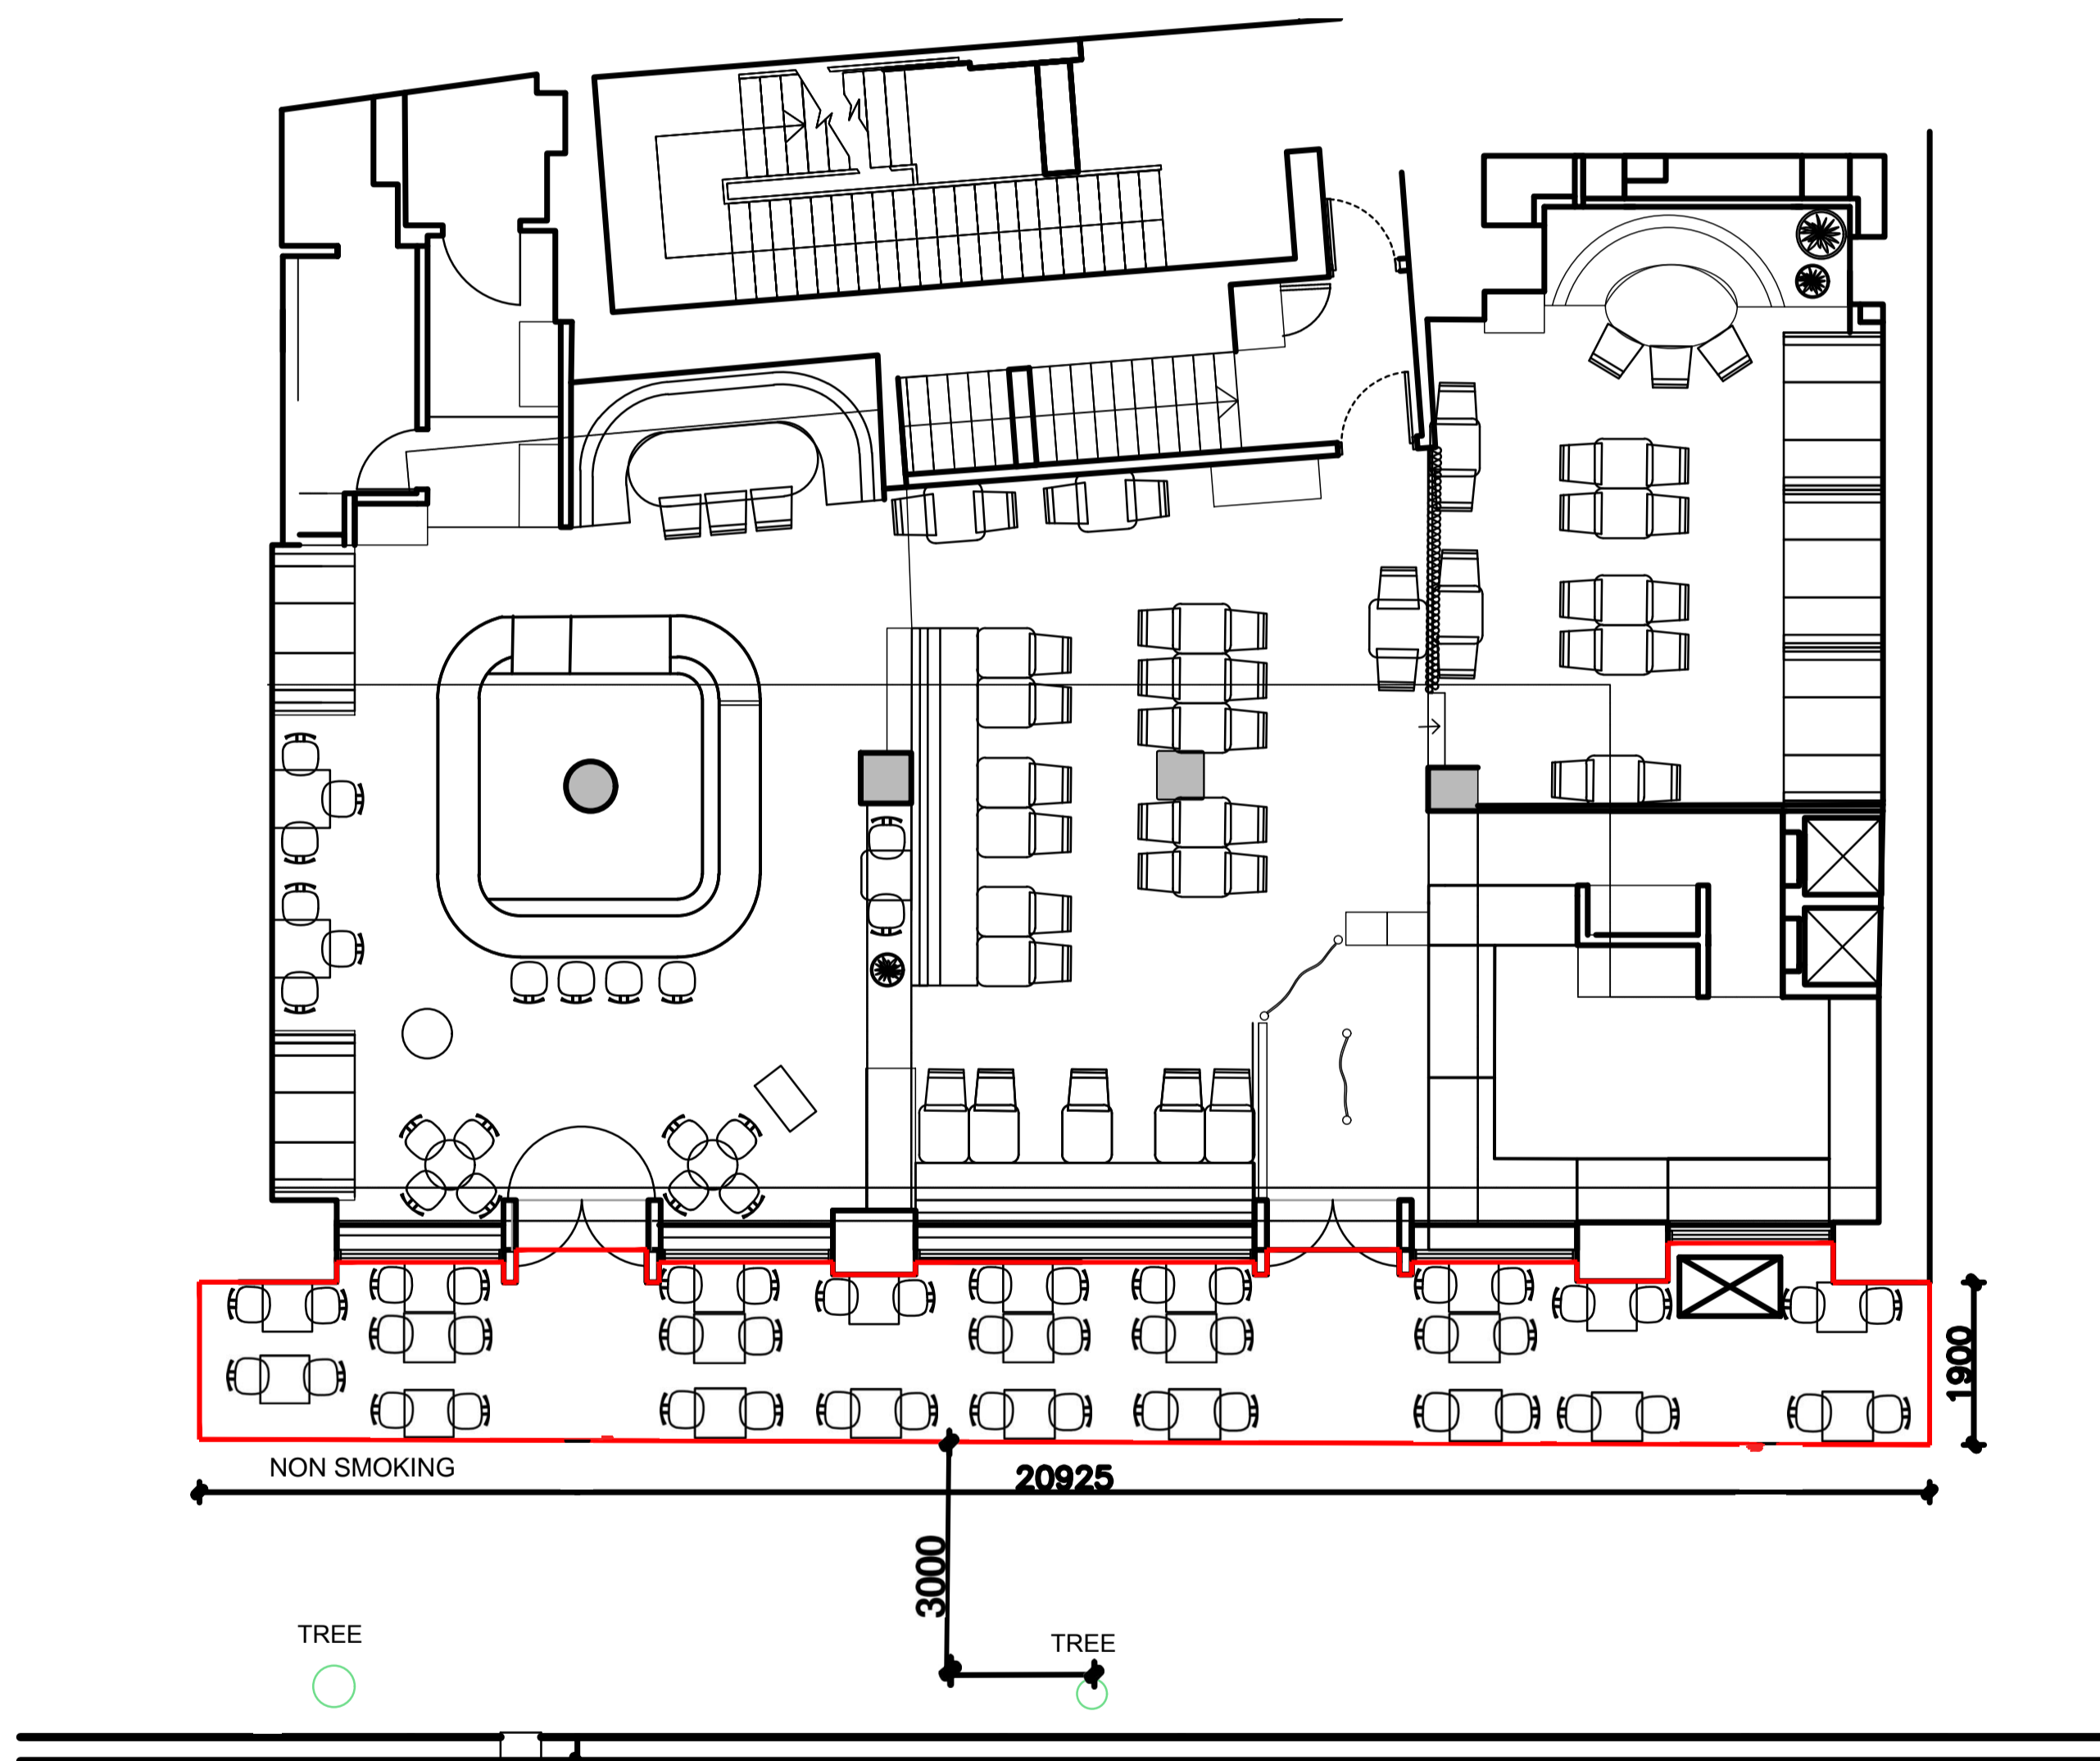

FURNITURE

STACKABLE CHAIRS X 46
 Back Height : 890 mm
 Chair Width : 430 mm
 Chair Depth : 400 mm
 Seat Height : 460 mm

TILTING DINING SELF LEVELING TA 23
 Square top: 600 X 600 mm
 Base: 700mm high

OUT OF HOURS : Furniture to be stack

KEY

- PROPOSED LICENSING AREA
- BUILDING PREMISE LINE

SITE PHOTOS

1 PLAN
 FLOOR PLAN SCALE 1: 100

77a, Kingsway, London, WC2B 6SR

2 PLAN
 LOCATION PLAN SCALE 1: 1250