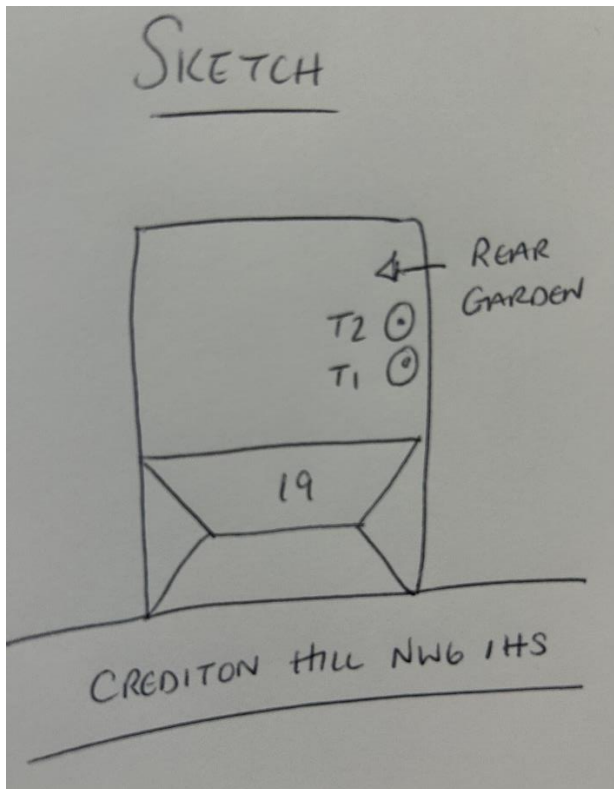

19 Crediton Hill NW6 1HS

T1: Prunus (5m): Fell as it is a poor specimen

T2: Pear (5m): Fell as it is a poor specimen