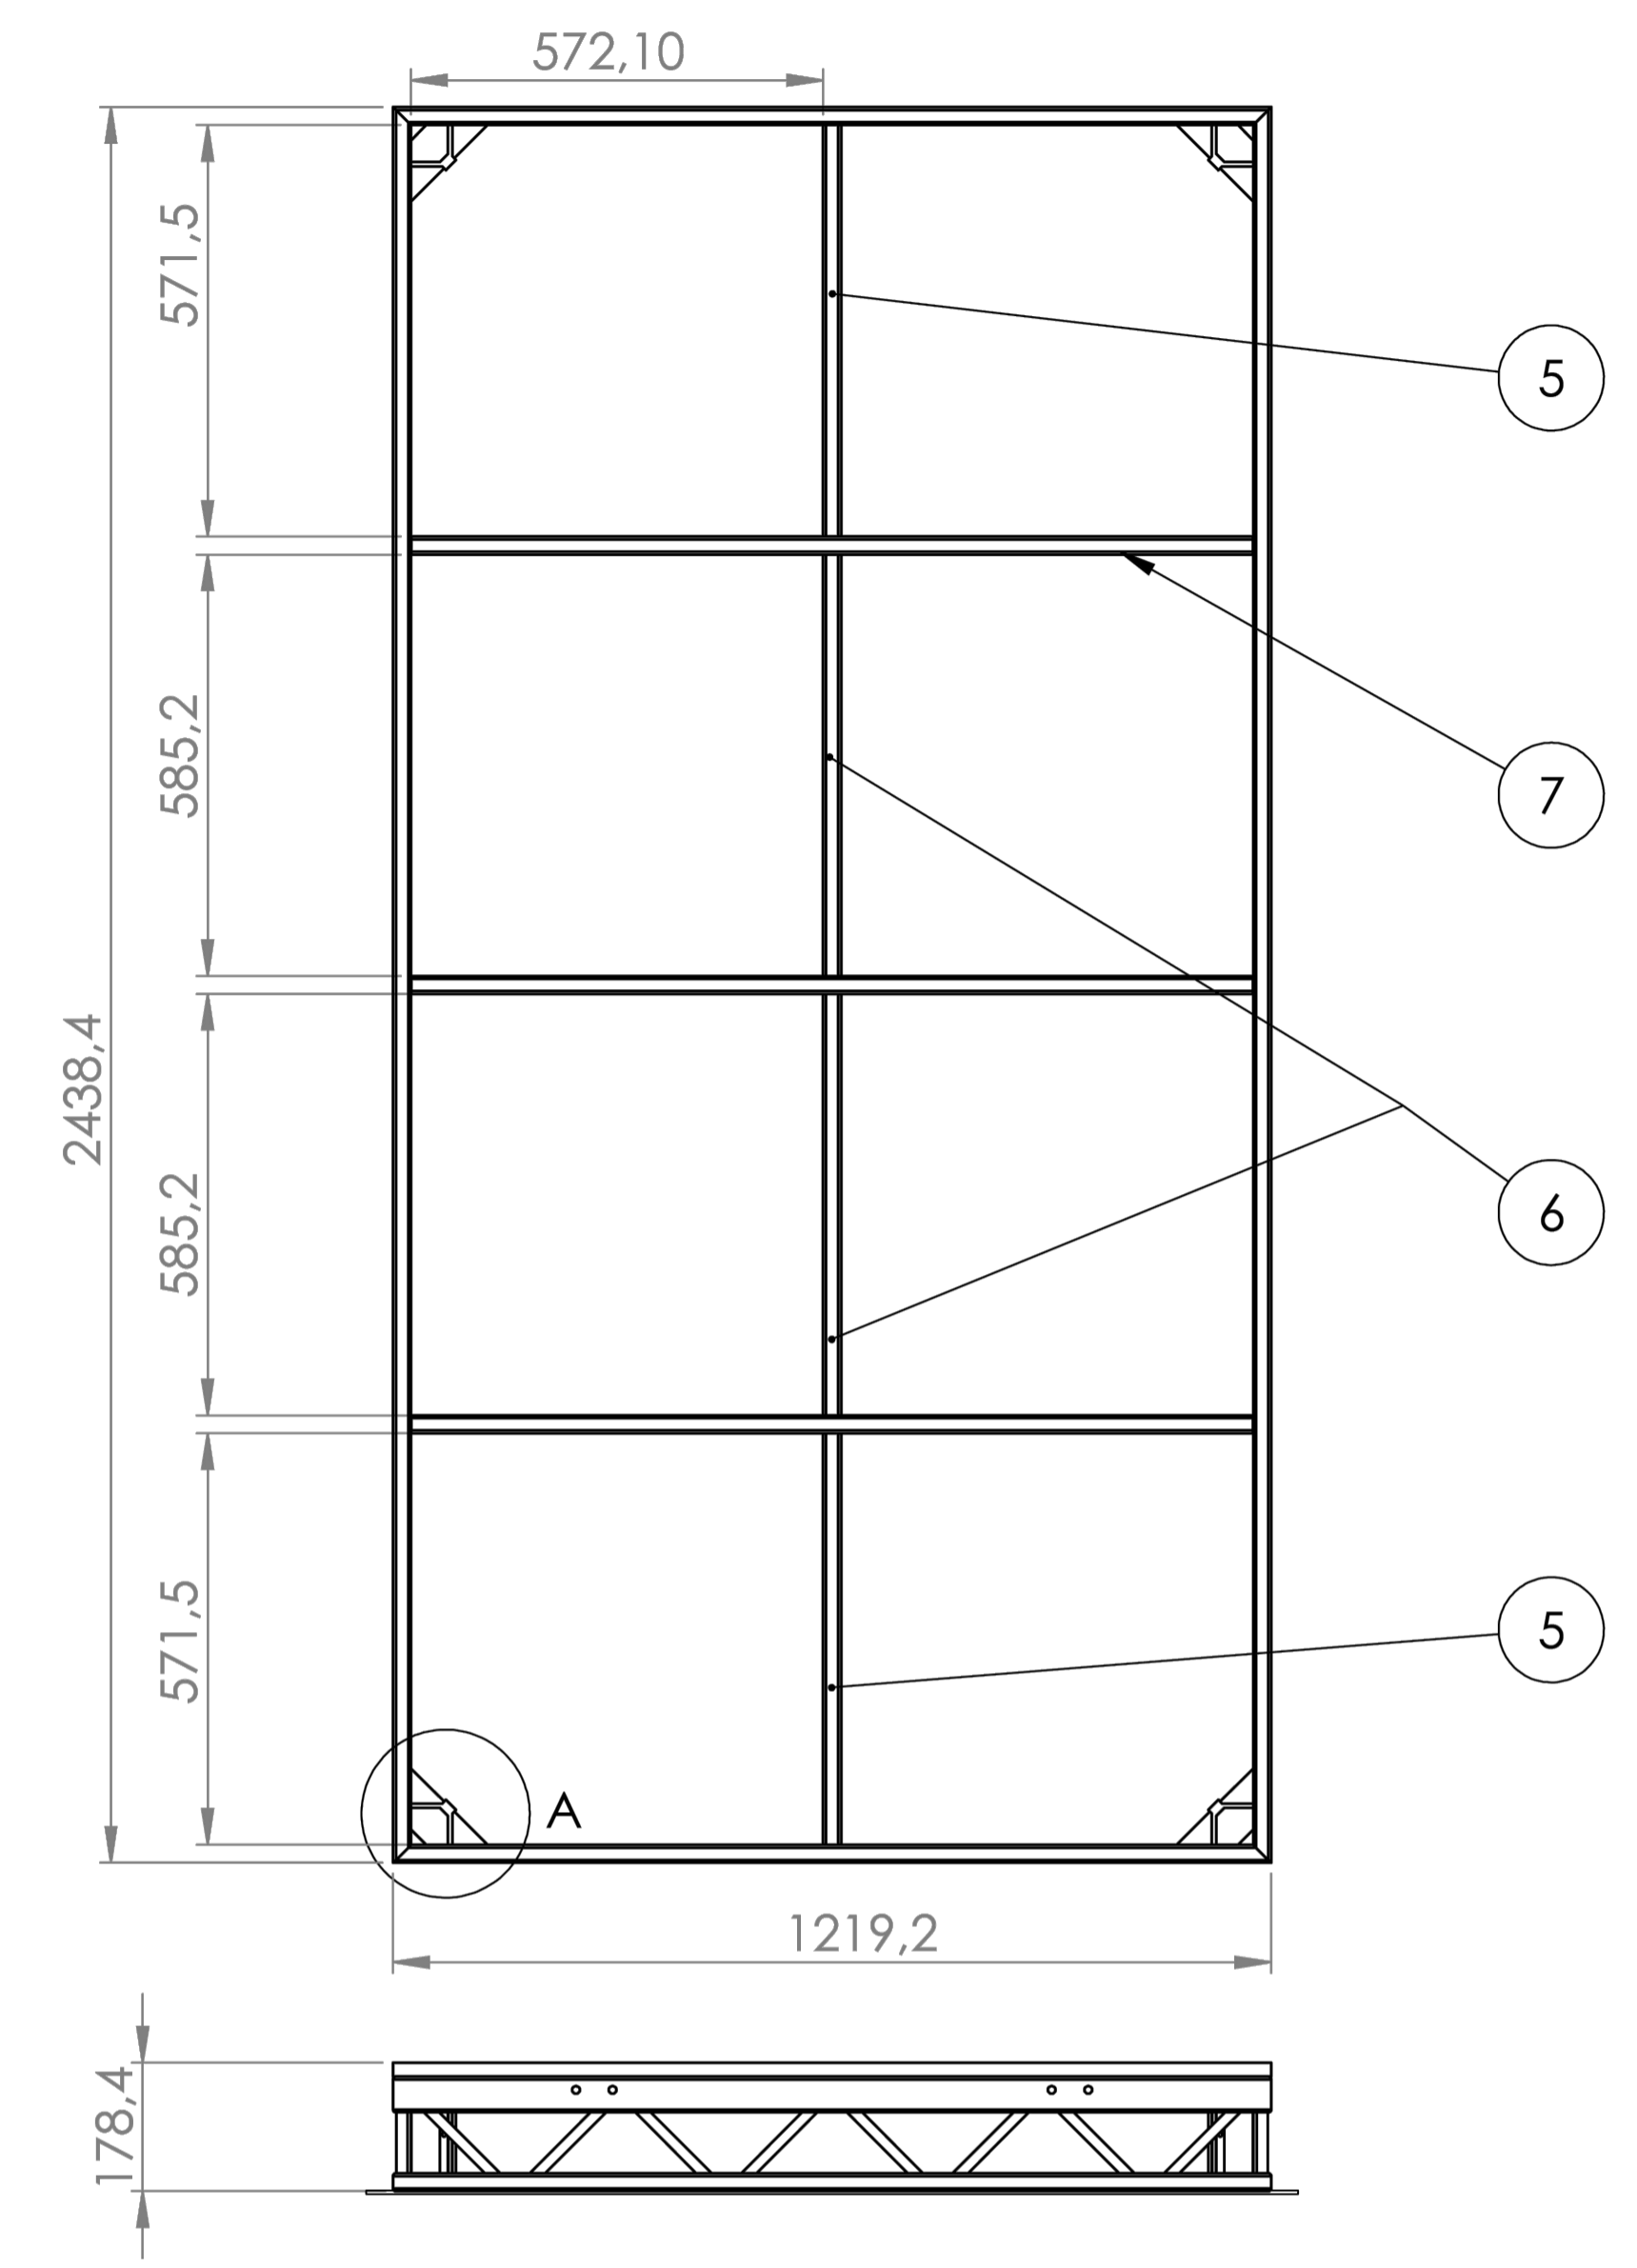

THIS DETAIL IS AN EXAMPLE OF A FREESTANDING STAGE USING AN OFF THE SHELF LITEDECK SYSTEM

PROPOSED LITEDECK PLAN & ELEVATION
1:10@A1, 1:20@A3

The stages will sit on a rubber mat to protect the existing floorboards and prevent movement

The stages will sit on a rubber mat to protect the existing floorboards and prevent movement

PROPOSED LITEDECK AXO & ELEVATION
1:10@A1, 1:20@A3

GT Tour Deck 8 x 4ft Stage Platform

PART NUMBER	PART NAME	QTY
1	4ft - SIDE	2
2	8ft - SIDE	2
3	LEG RECEIVER	4
4	LEG TIGHTENING BOLT	4
5	BRACE 25 x 25 x 3	4
6	BRACE 50 x 25 x 3	3
7	PLYWOOD - 8ft x 4ft	1

PLANNING

REVISIONS

Project :
LIVE ODYSSEY
CAMDEN STABLES
Client :
LIVE ODYSSEY PROMOTIONS
Scale:
1:10 @A1 / 1:20 @A3
Title :
LITEDECK STAGE DETAIL
Drawing Number :
LOP001_DE_A_(24)001
Date : 21.11.2024 Drawn by : CF Approved by : XX