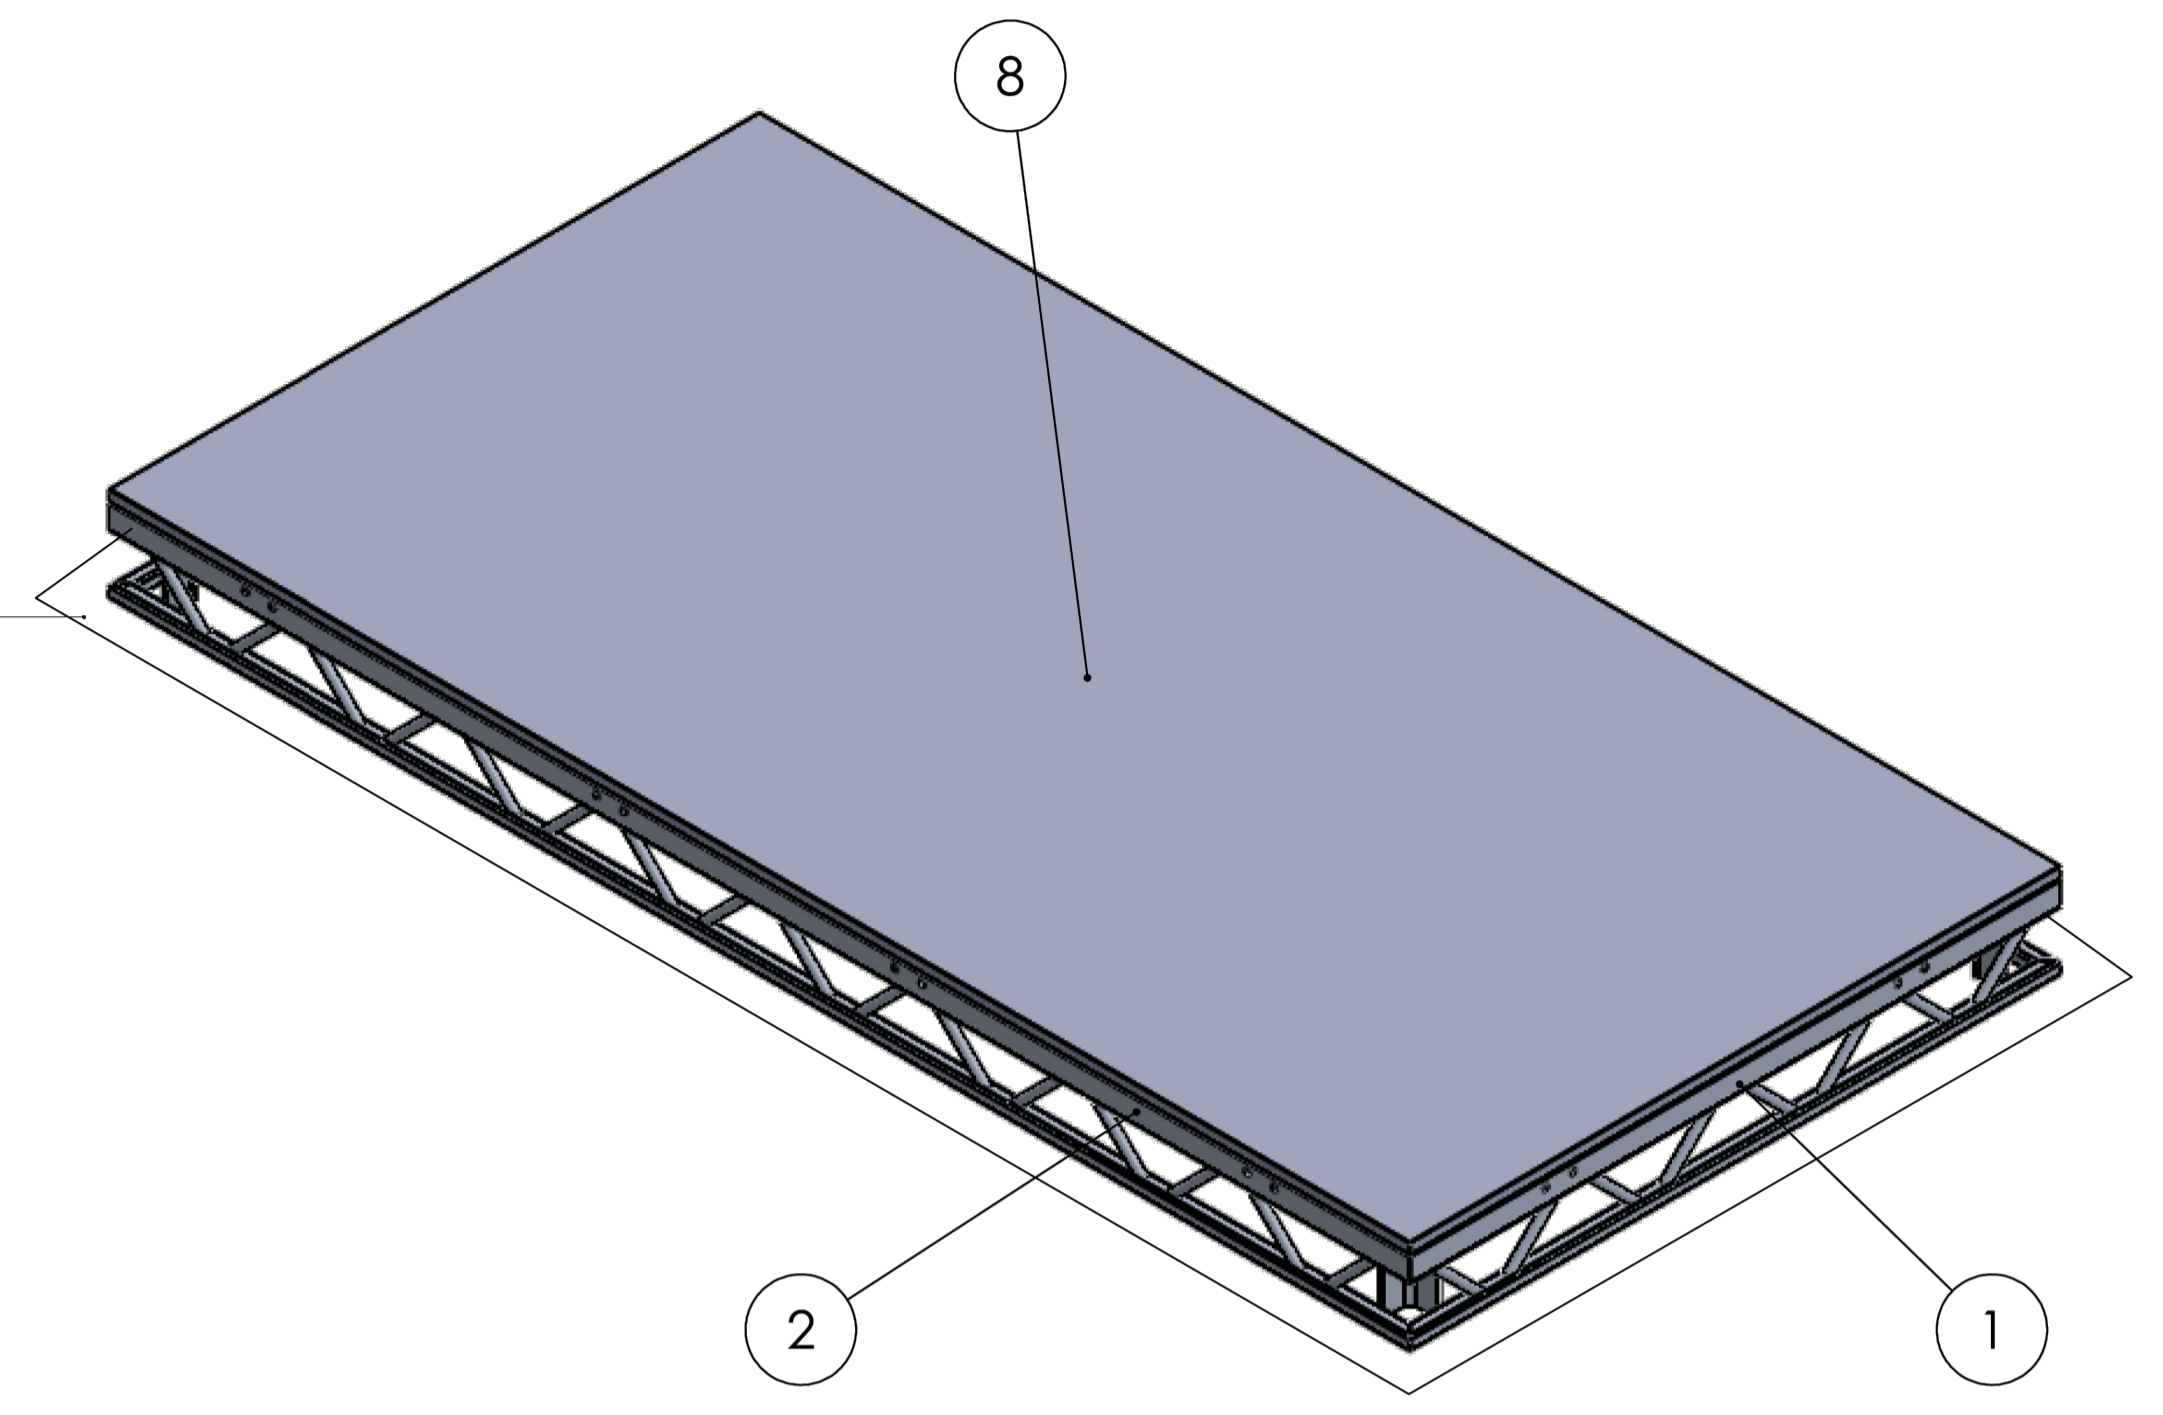

THIS DETAIL IS AN EXAMPLE OF A FREESTANDING STAGE USING AN OFF THE SHELF LITEDECK SYSTEM

PROPOSED LITEDECK PLAN & ELEVATION
1:10@A1, 1:20@A3

The stages will sit on a rubber mat to protect the existing floorboards and prevent movement

The stages will sit on a rubber mat to protect the existing floorboards and prevent movement

PROPOSED LITEDECK AXO & ELEVATION
1:10@A1, 1:20@A3

GT Tour Deck 8 x 4ft Stage Platform

PART NUMBER	PART NAME	QTY
1	4ft - SIDE	2
2	8ft - SIDE	2
3	LEG RECEIVER	4
4	LEG TIGHTENING BOLT	4
5	BRACE 25 x 25 x 3	4
6	BRACE 50 x 25 x 3	3
7	PLYWOOD - 8ft x 4ft	1

PLANNING

REVISIONS

Project :
LIVE ODYSSEY
CAMDEN STABLES
Client :
LIVE ODYSSEY PROMOTIONS
Scale:
1:10 @A1 / 1:20 @A3
Title :
LITEDECK STAGE DETAIL
Drawing Number :
LOP001_DE_A_(24)001
Date : 21.11.2024 Drawn by : CF Approved by : XX