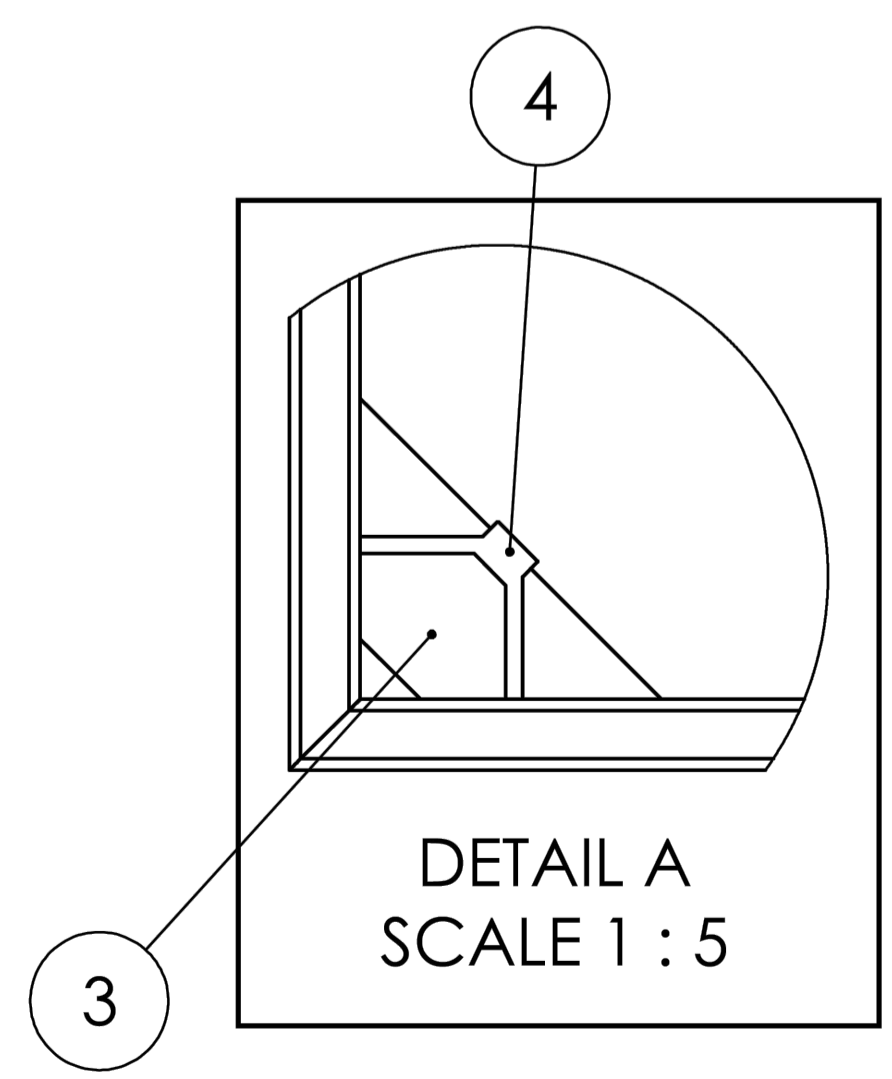

THIS DETAIL IS AN EXAMPLE OF A FREESTANDING STAGE USING AN OFF THE SHELF LITEDECK SYSTEM

PROPOSED LITEDECK PLAN & ELEVATION
1:10@A1, 1:20@A3

The stages will sit on a rubber mat to protect the existing floorboards and prevent movement

The stages will sit on a rubber mat to protect the existing floorboards and prevent movement

PROPOSED LITEDECK AXO & ELEVATION
1:10@A1, 1:20@A3

GT Tour Deck 8 x 4ft Stage Platform

PART NUMBER	PART NAME	QTY
1	4ft - SIDE	2
2	8ft - SIDE	2
3	LEG RECEIVER	4
4	LEG TIGHTENING BOLT	4
5	BRACE 25 x 25 x 3	4
6	BRACE 50 x 25 x 3	3
7	PLYWOOD - 8ft x 4ft	1

PLANNING

REVISIONS

Project :
LIVE ODYSSEY
CAMDEN STABLES
Client :
LIVE ODYSSEY PROMOTIONS
Scale:
1:10 @A1 / 1:20 @A3
Title :
LITEDECK STAGE DETAIL
Drawing Number :
LOP001_DE_A_(24)001
Date : 21.11.2024 Drawn by : CF Approved by : XX