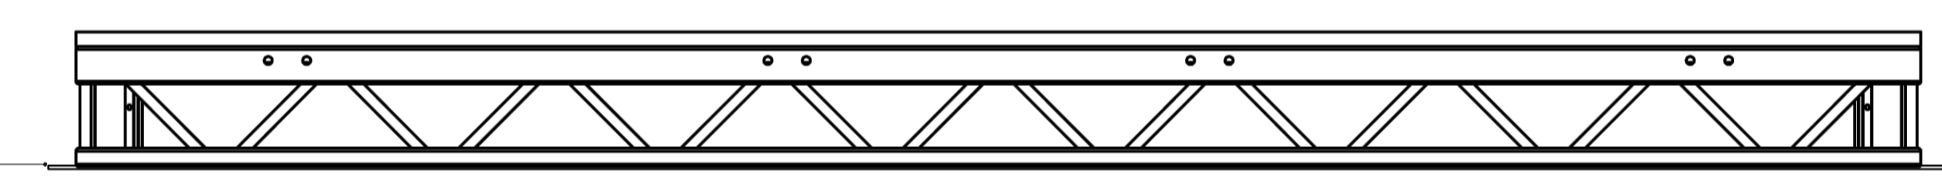

THIS DETAIL IS AN EXAMPLE OF A FREESTANDING STAGE USING AN OFF THE SHELF LITEDECK SYSTEM

PROPOSED LITEDECK PLAN & ELEVATION
1:10@A1, 1:20@A3

The stages will sit on a rubber mat to protect the existing floorboards and prevent movement

The stages will sit on a rubber mat to protect the existing floorboards and prevent movement

PROPOSED LITEDECK AXO & ELEVATION
1:10@A1, 1:20@A3

GT Tour Deck 8 x 4ft Stage Platform

PART NUMBER	PART NAME	QTY
1	4ft - SIDE	2
2	8ft - SIDE	2
3	LEG RECEIVER	4
4	LEG TIGHTENING BOLT	4
5	BRACE 25 x 25 x 3	4
6	BRACE 50 x 25 x 3	3
7	PLYWOOD - 8ft x 4ft	1

PLANNING

REVISIONS

Project :
LIVE ODYSSEY
CAMDEN STABLES
Client :
LIVE ODYSSEY PROMOTIONS
Scale:
1:10 @A1 / 1:20 @A3
Title :
LITEDECK STAGE DETAIL
Drawing Number :
LOP001_DE_A_(24)001
Date : 21.11.2024 Drawn by : CF Approved by : XX