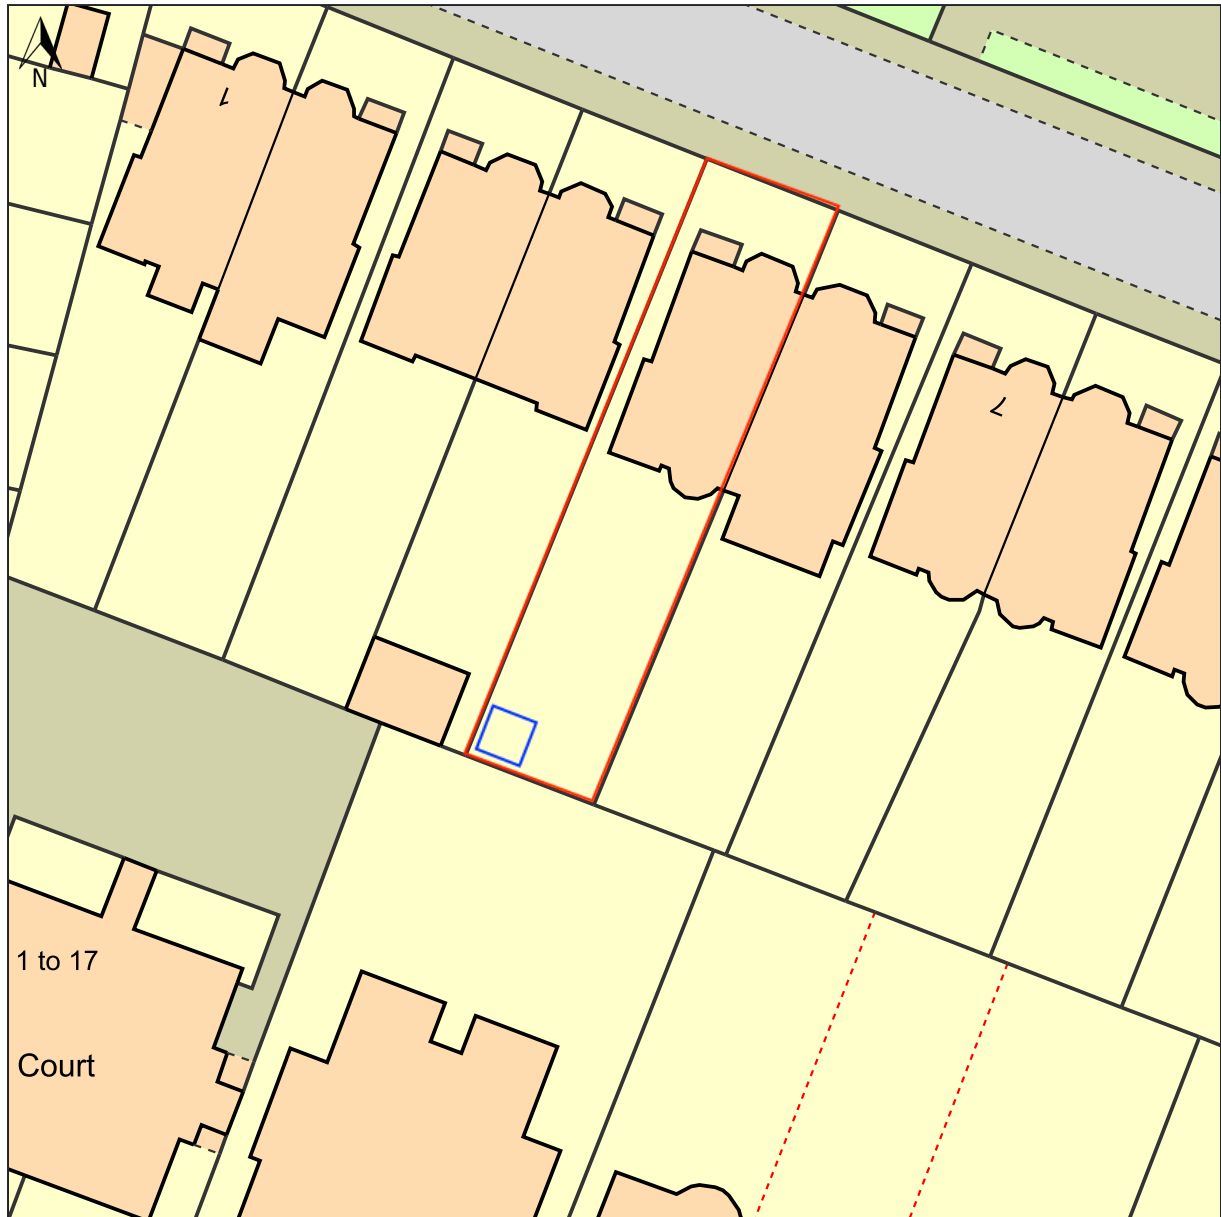

5A, BELSIZE SQUARE, LONDON, CAMDEN, NW3 4HT

© Crown copyright and database rights, 2024. Ordnance Survey
0100031673 Created using Plans by Emapsite

- Site boundary
- Proposed garden room

Scale: 1:500

Paper Size: A4