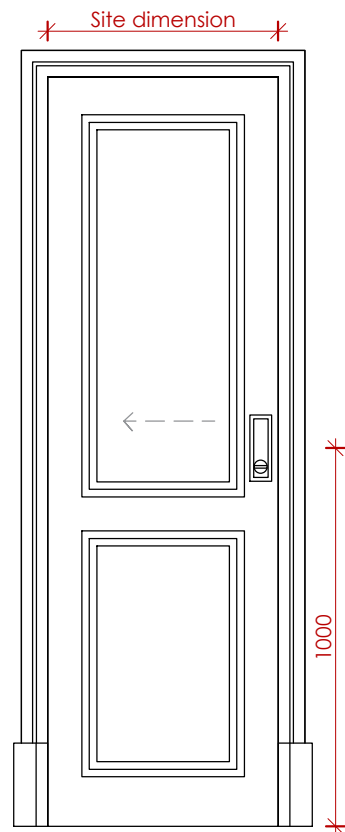

PD 701 Pocket Sliding Door
WC
Ahmarra Blenheim 2A 2 Panels or similar to be approved by KLD, painted in Farrow and Ball Wevet No. 273, Estate Eggshell
Flat (FP) Panel styles, APM 1 Moulding profile
Eclipse single fire rated pocket door system or similar
1 : 20

Scale Bar 1:20

Scale Bar 1:5

701 Skirting board
1st Floor
2nd Floor Common Parts
Painted in Farrow and Ball Wevet No. 273, Estate Eggshell
1 : 5