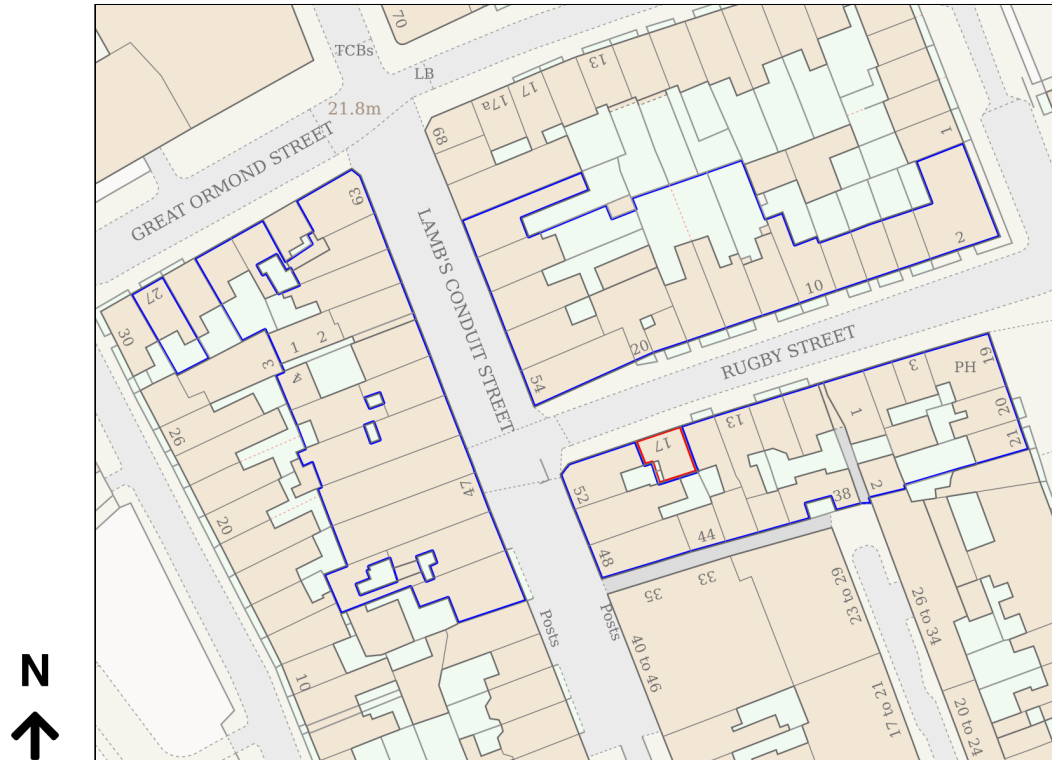

Location Plan

Site Address: 17, Rugby Street, London, WC1N 3QT

Date Produced: 13-Feb-2025

Scale: 1:1250 @A4

Planning Portal Reference: PP-13627923v1