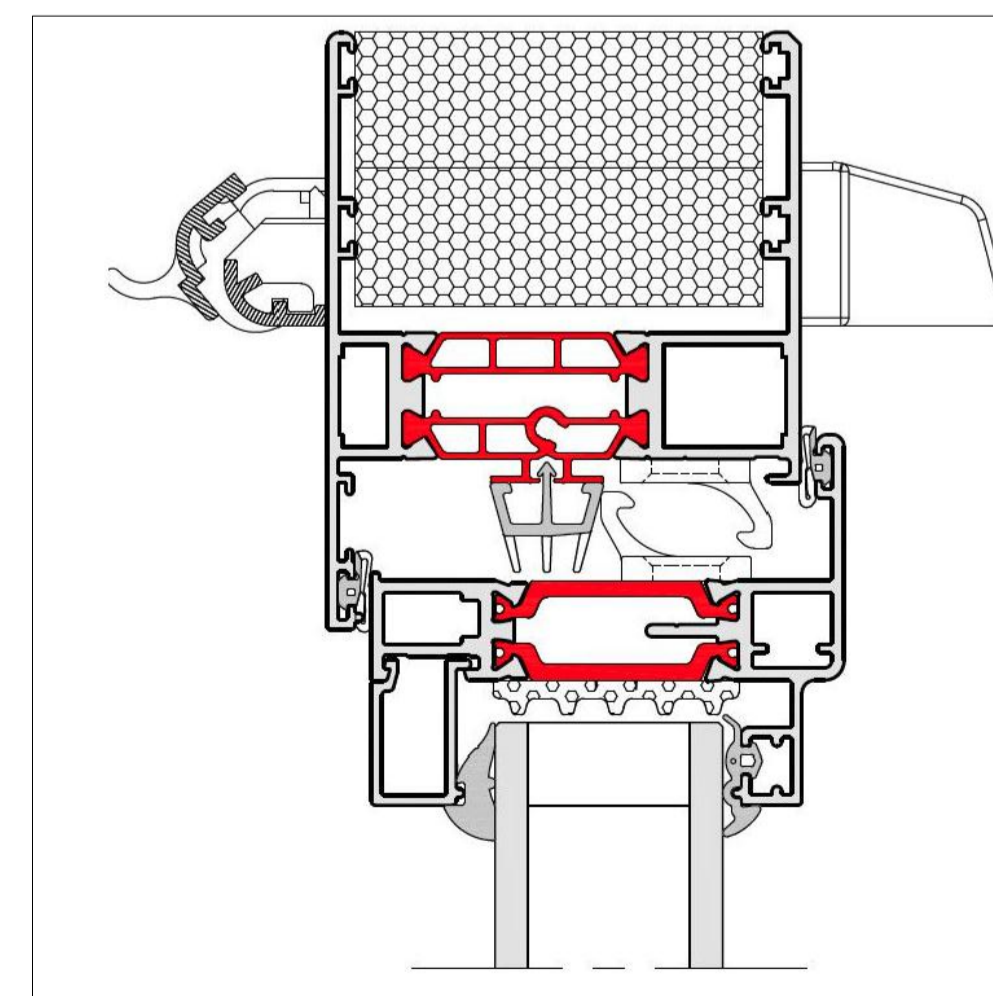

Window Header Detail

DETAILED PLANNING

SITE
95 Leverton Street, London, NWS 2HX

DRAWING TITLE

Fenestration Materials

DRAWINGS STATUS

Planning Conditions

SCALE DATE DRAWN CHECKED

As Noted @ A1 Feb-2025 CW P.C.E.E

DRAWING NO. REVISION

2442AP_C1 SHG A