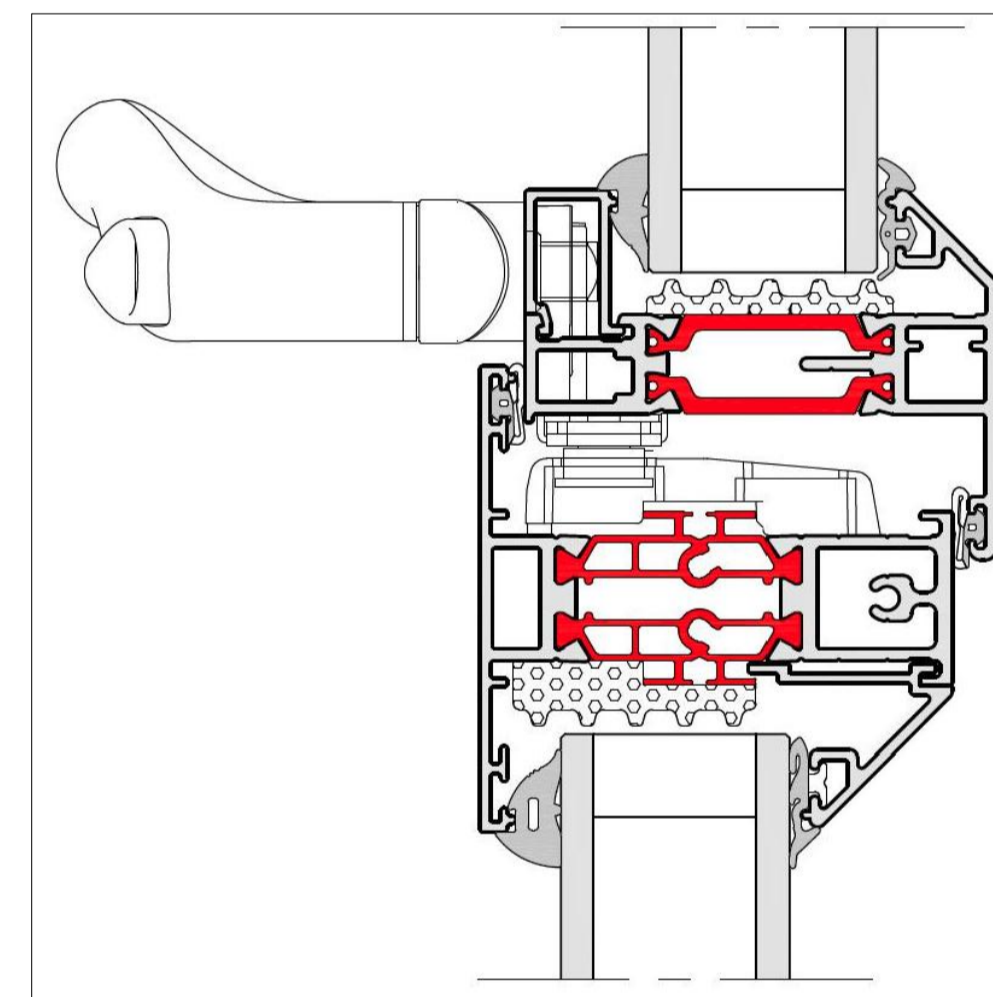

Window Mullion Detail