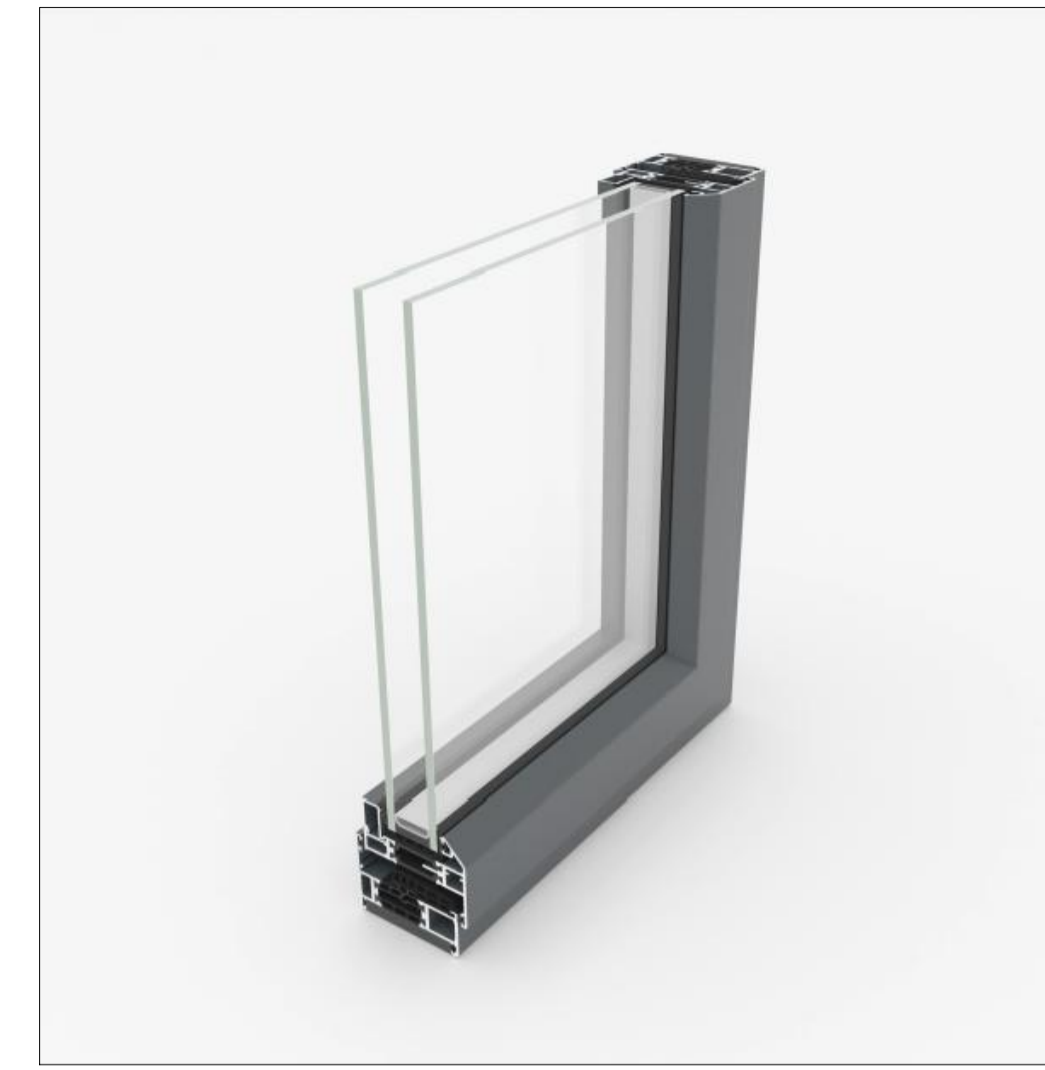

Window Section Detail