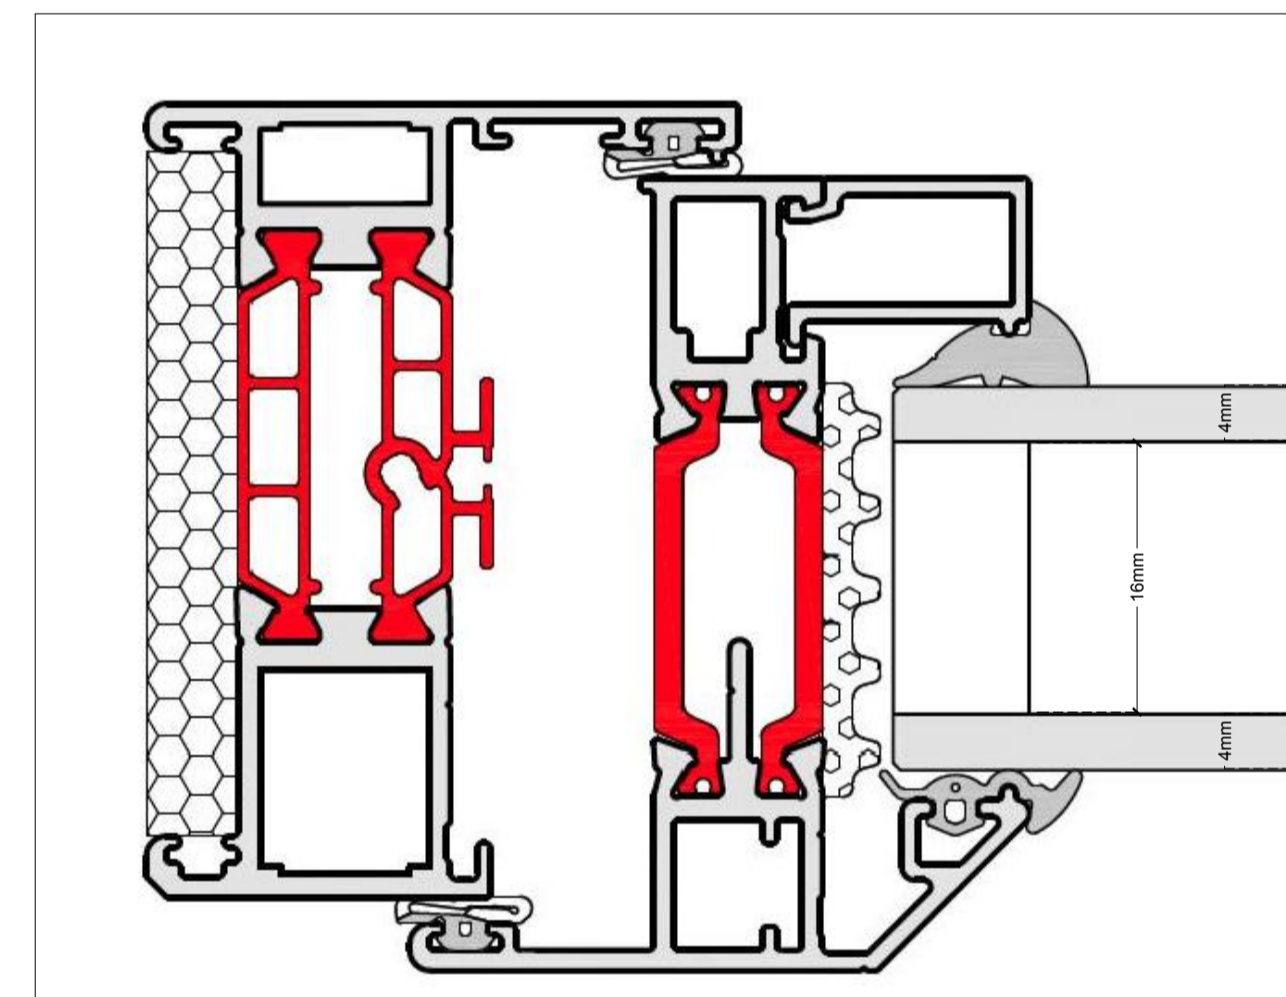

Window Jamb Detail