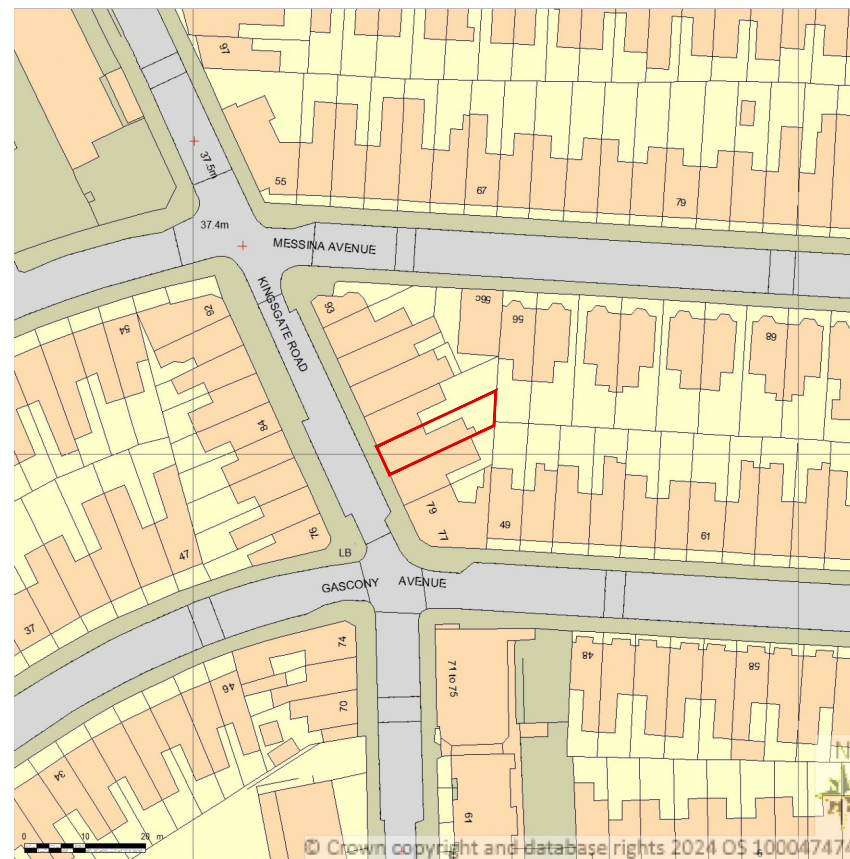

SITE LOCATION PLAN
AREA 2 HA
SCALE: 1:1250 on A4
CENTRE COORDINATES: 525241 , 184203

Supplied by Streetwise Maps Ltd
www.streetwise.net
Licence No: 100047474
09:54:50 26/11/2024

Notes:	Issue ID	Issue Name	Date	Notes:	T:	E:	W:	A:	Project:	Layout Title:	Issue date	Drawn by	Number	Rev
All dimensions must be checked and UVAdesign Ltd is to be informed of any discrepancies prior to construction. All drawings prepared by UVAdesign Ltd are not to be used for any submissions, area schedule calculation or used by any other persons or companies other than UVAdesign Ltd unless written consent has been given by UVAdesign Ltd.	-	nnn	00		+44 (0) 20 38 65 30 13	hello@uvadesign.co.uk	www.uvadesign.co.uk	42, Bruton Place London W1J 6PA -UK	83 Kingsgate Road London NW6 4JY	Maps Location Plan	10/12/2024		map 001	-
					UVA design Ltd				Project code: U321-24	Planning	Scale: 1:1250	@A3		