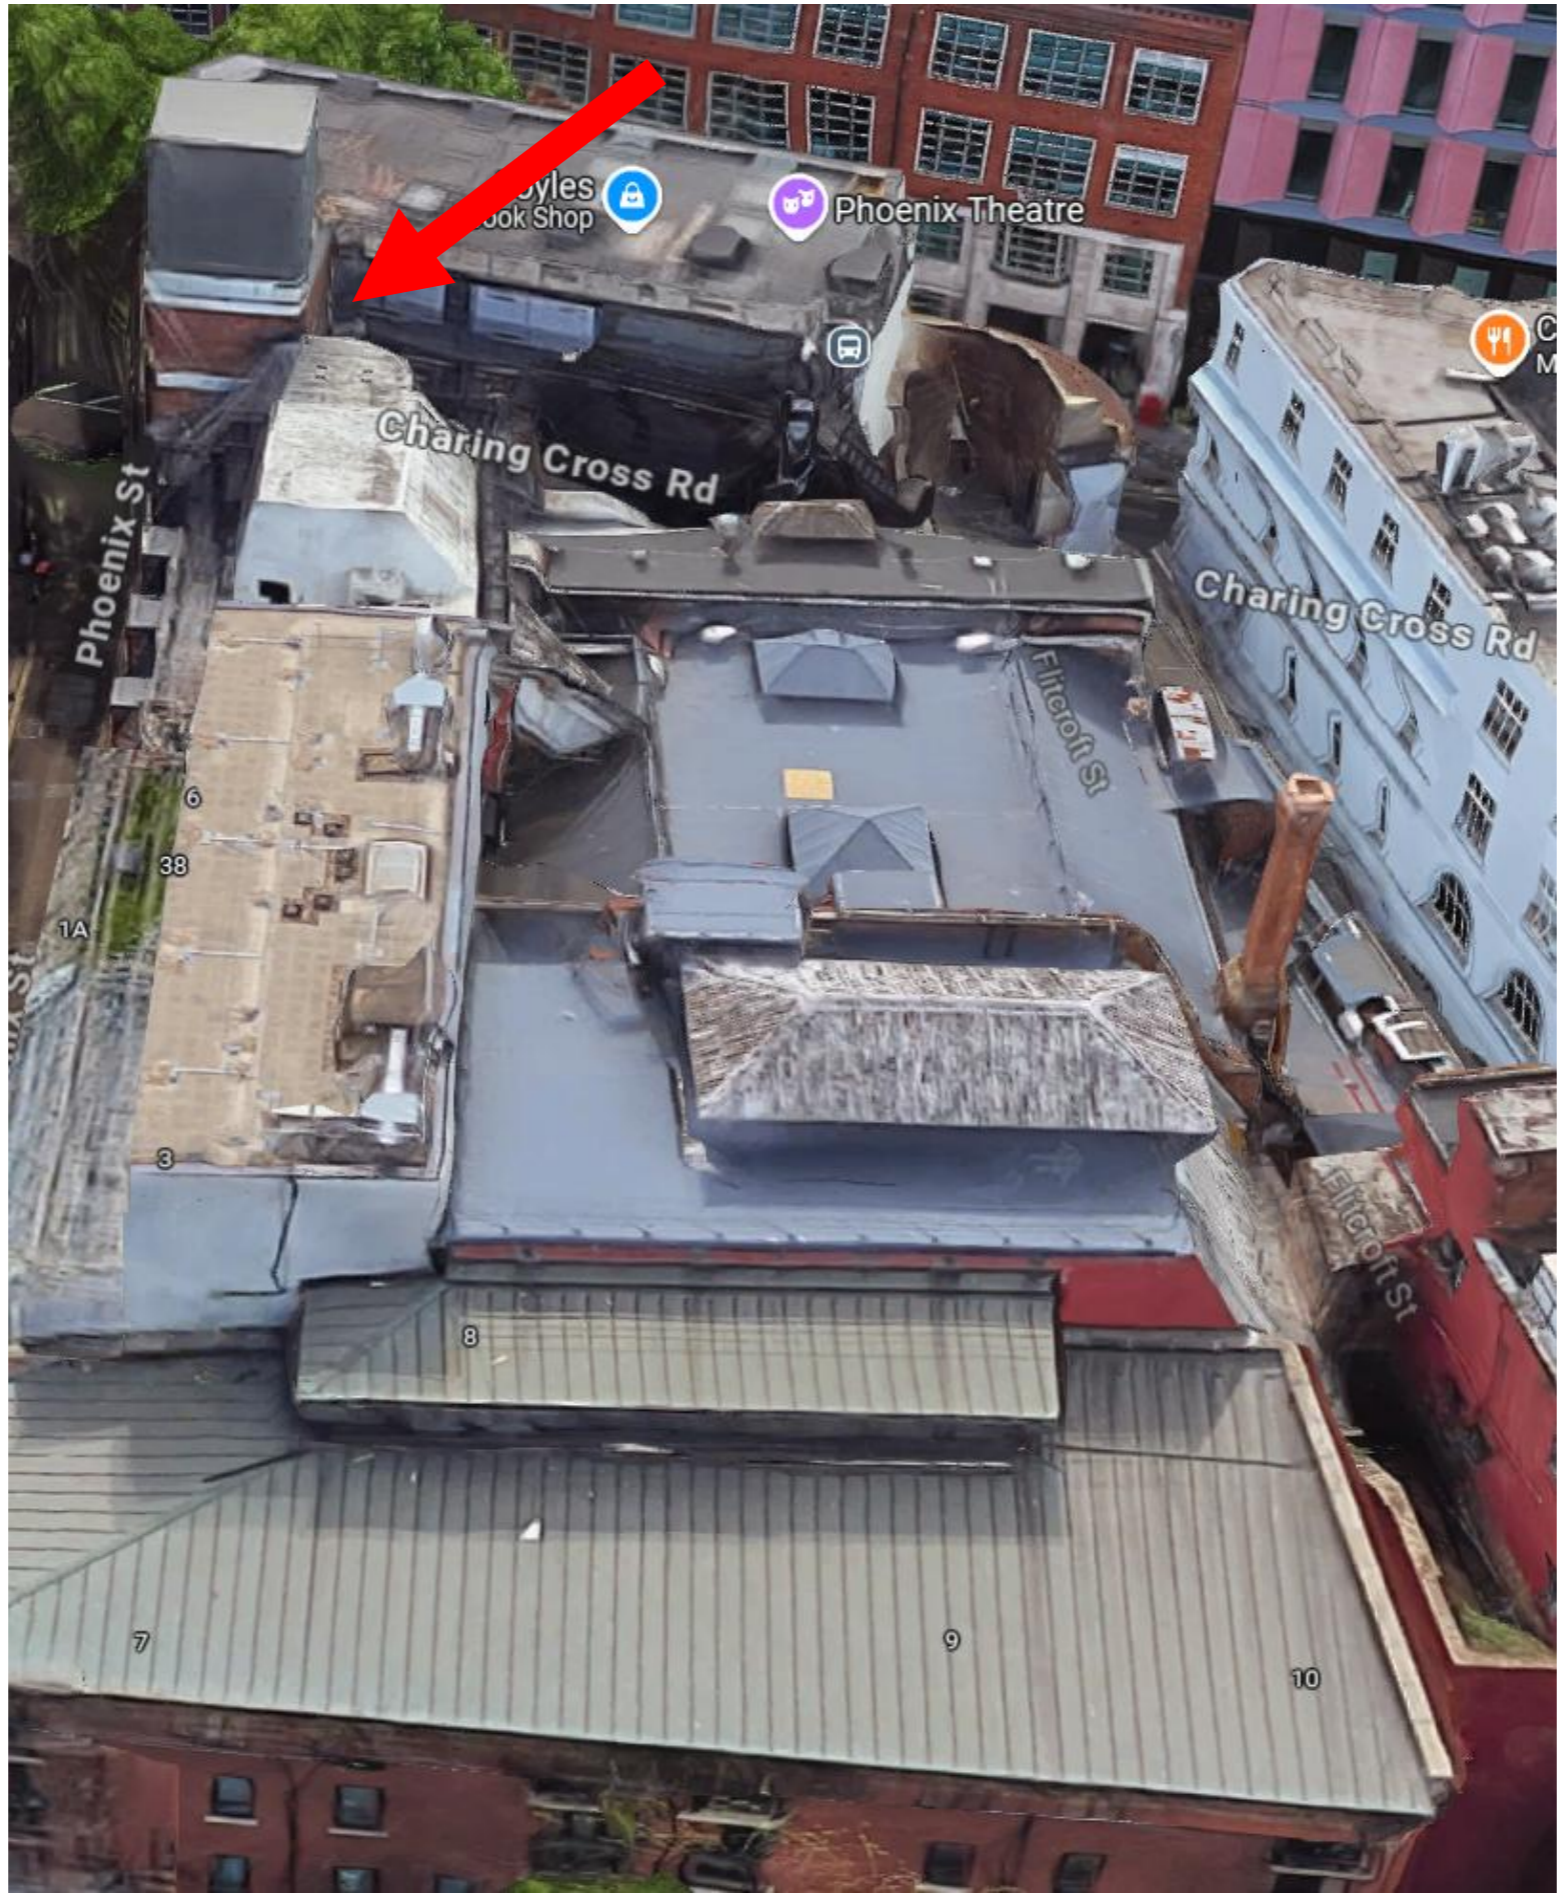

The Phoenix Garden
Community-run
space in West

Phoenix St

Phoenix St

38

1

106

Phoenix Theatre

Charing Cross

BUS

**Staircore
from
lightwell**

**Staircore from
rear access
walkways**