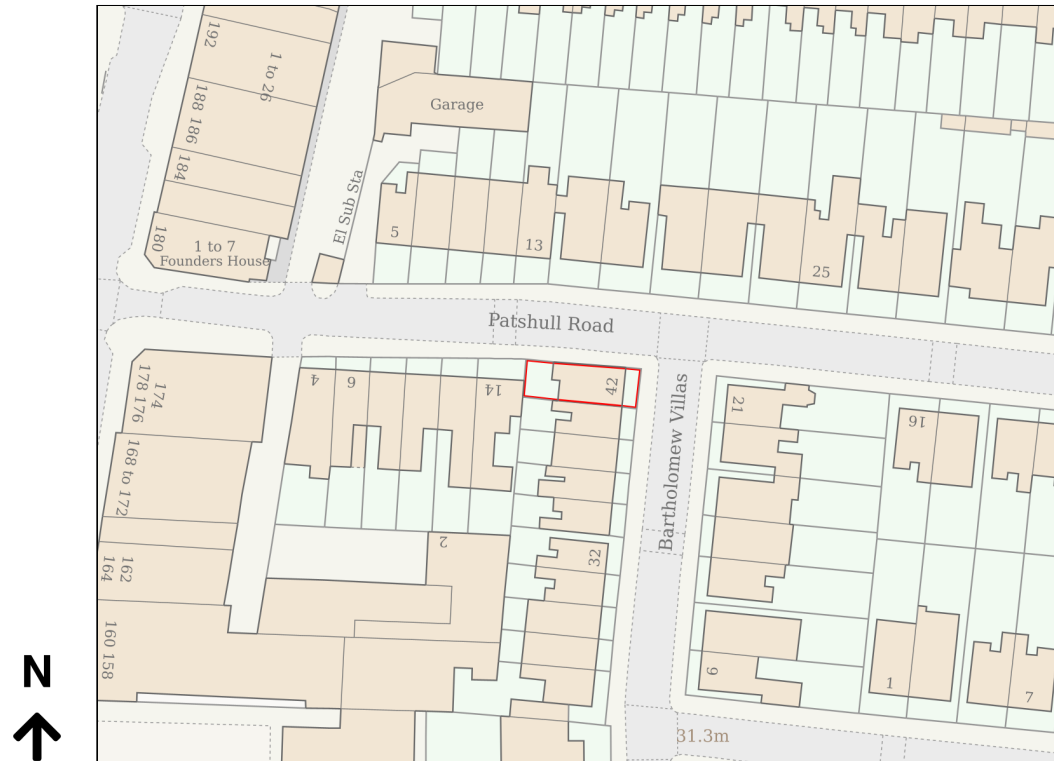

# Location Plan

Site Address: 42, Bartholomew Villas, London, NW5 2LL

Date Produced: 12-Feb-2025

Scale: 1:1250 @A4

Planning Portal Reference: PP-13749538v1