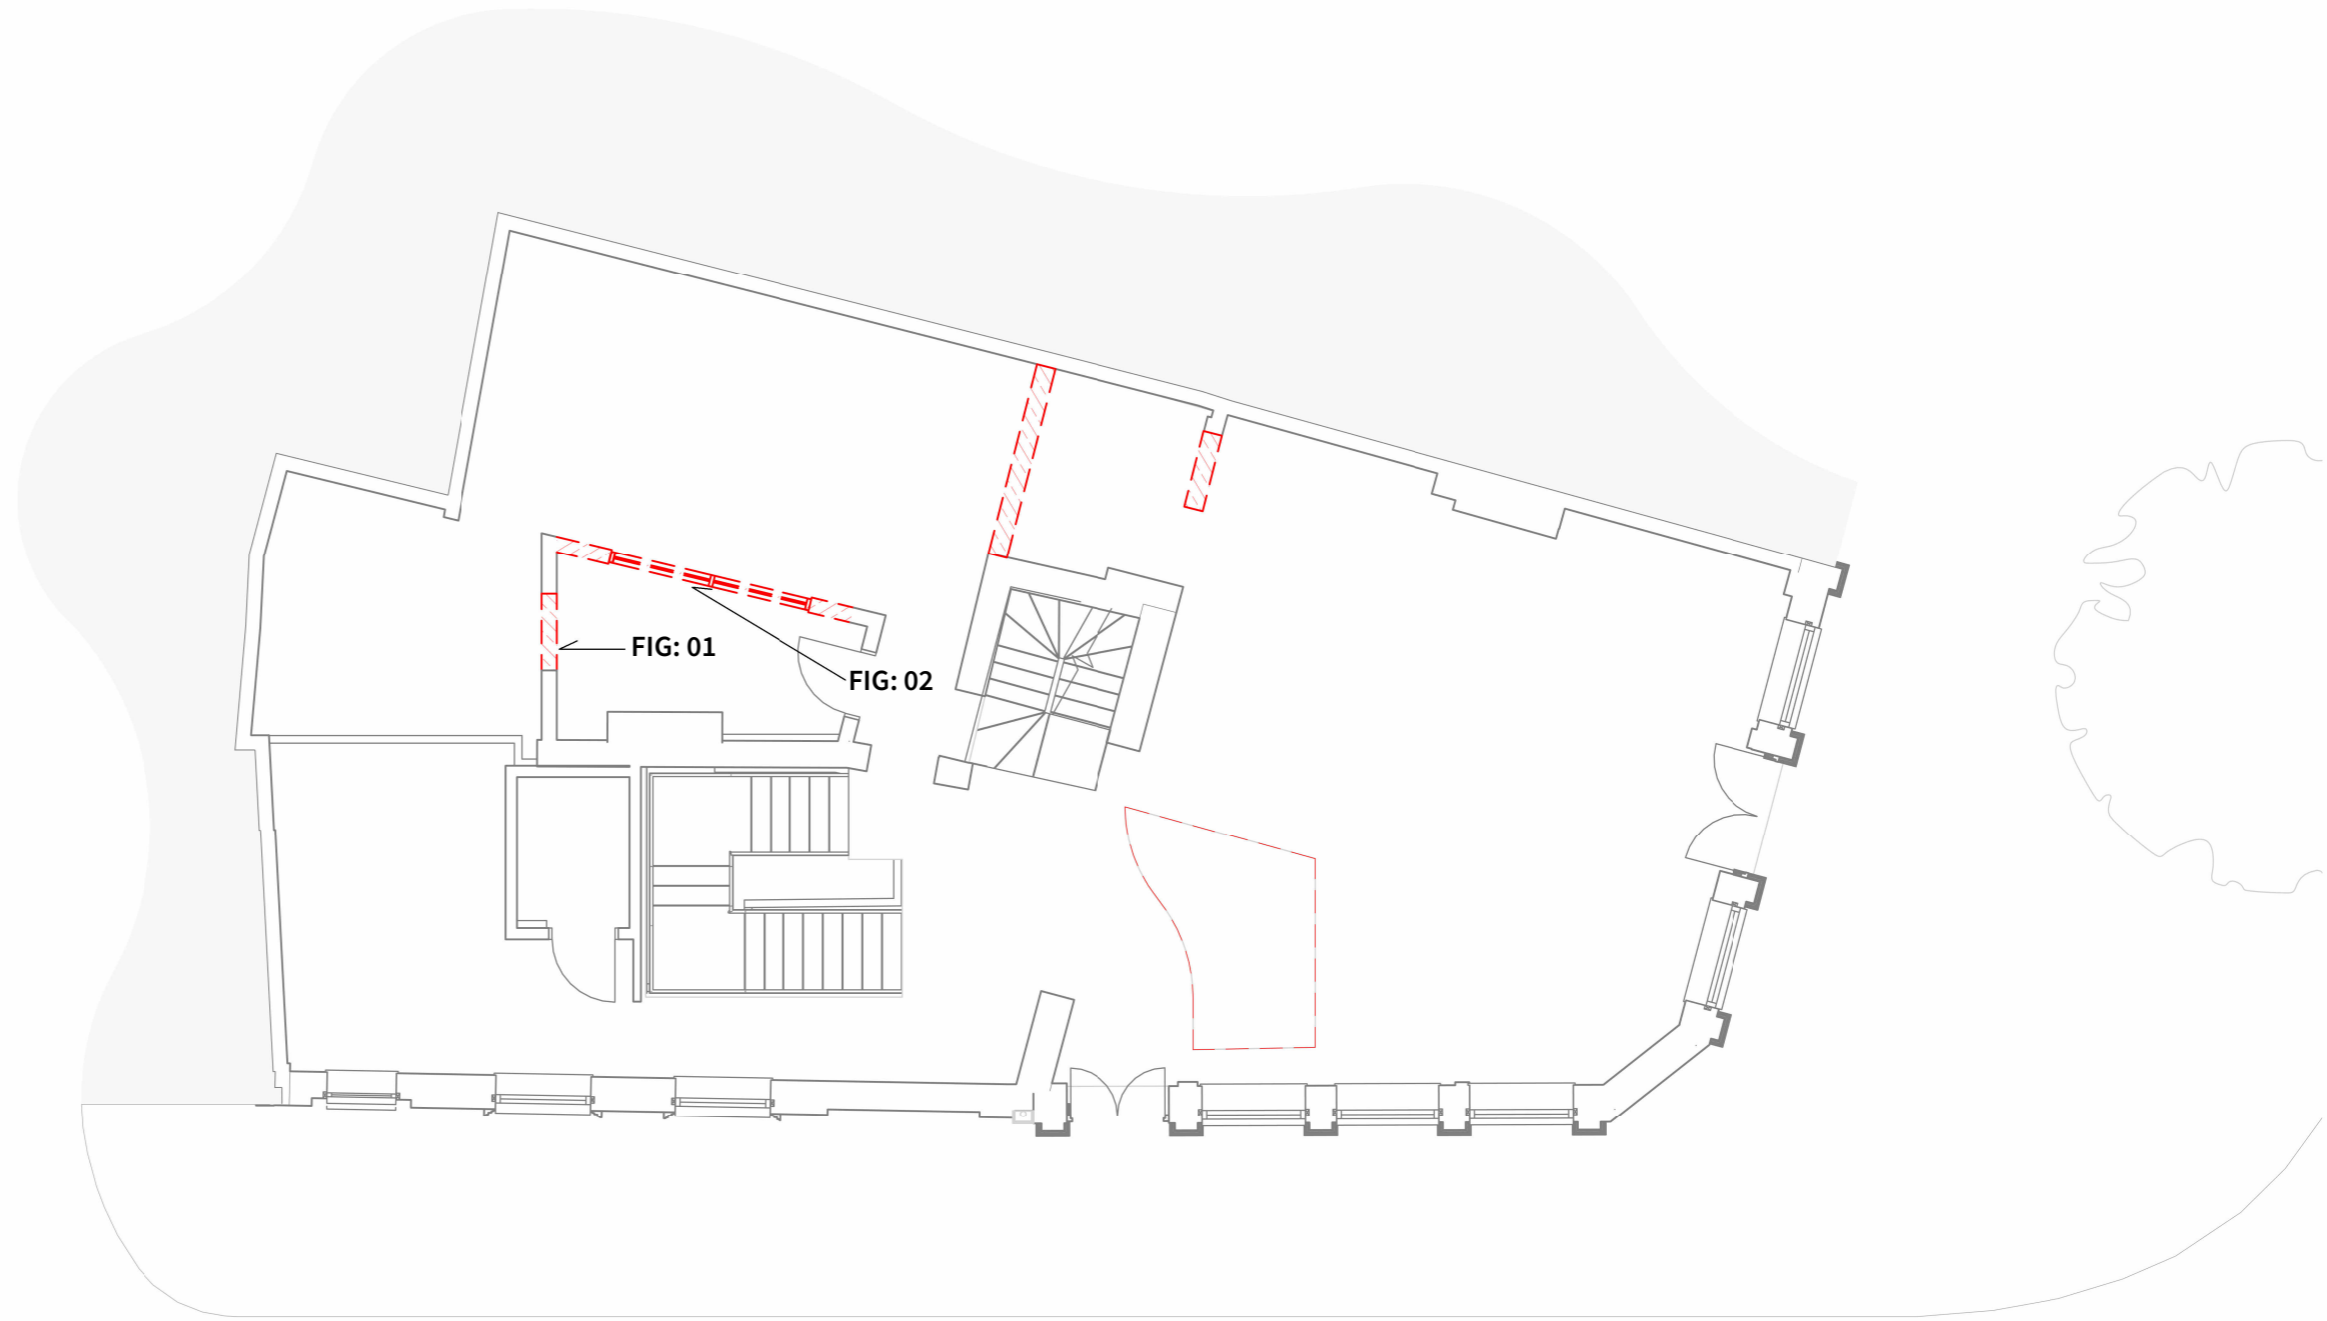

FIG: 01

FIG: 02

Drawing Scale 1:100 @ A3

0 DEMOLITION - GROUND FLOOR
1:100

WARNER STREET

Four Architects Limited (11613893)
Note:
This drawing is copyright.
Do not scale dimensions from drawings.
All dimensions must be checked on site by contractor or suitable qualified individual.
Contractor to report any discrepancies, errors or omissions prior to commencing work.

Project Title:
THE APPLE TREE

Location:
CLERKENWELL

Drawing title:
DEMOLITION - GROUND FLOOR ONLY

Status:
PLANNING

Scale:
1 : 100

Job Number:
23-039

Drawing Number:
FA-DR-03-205

Date:
MAY '24