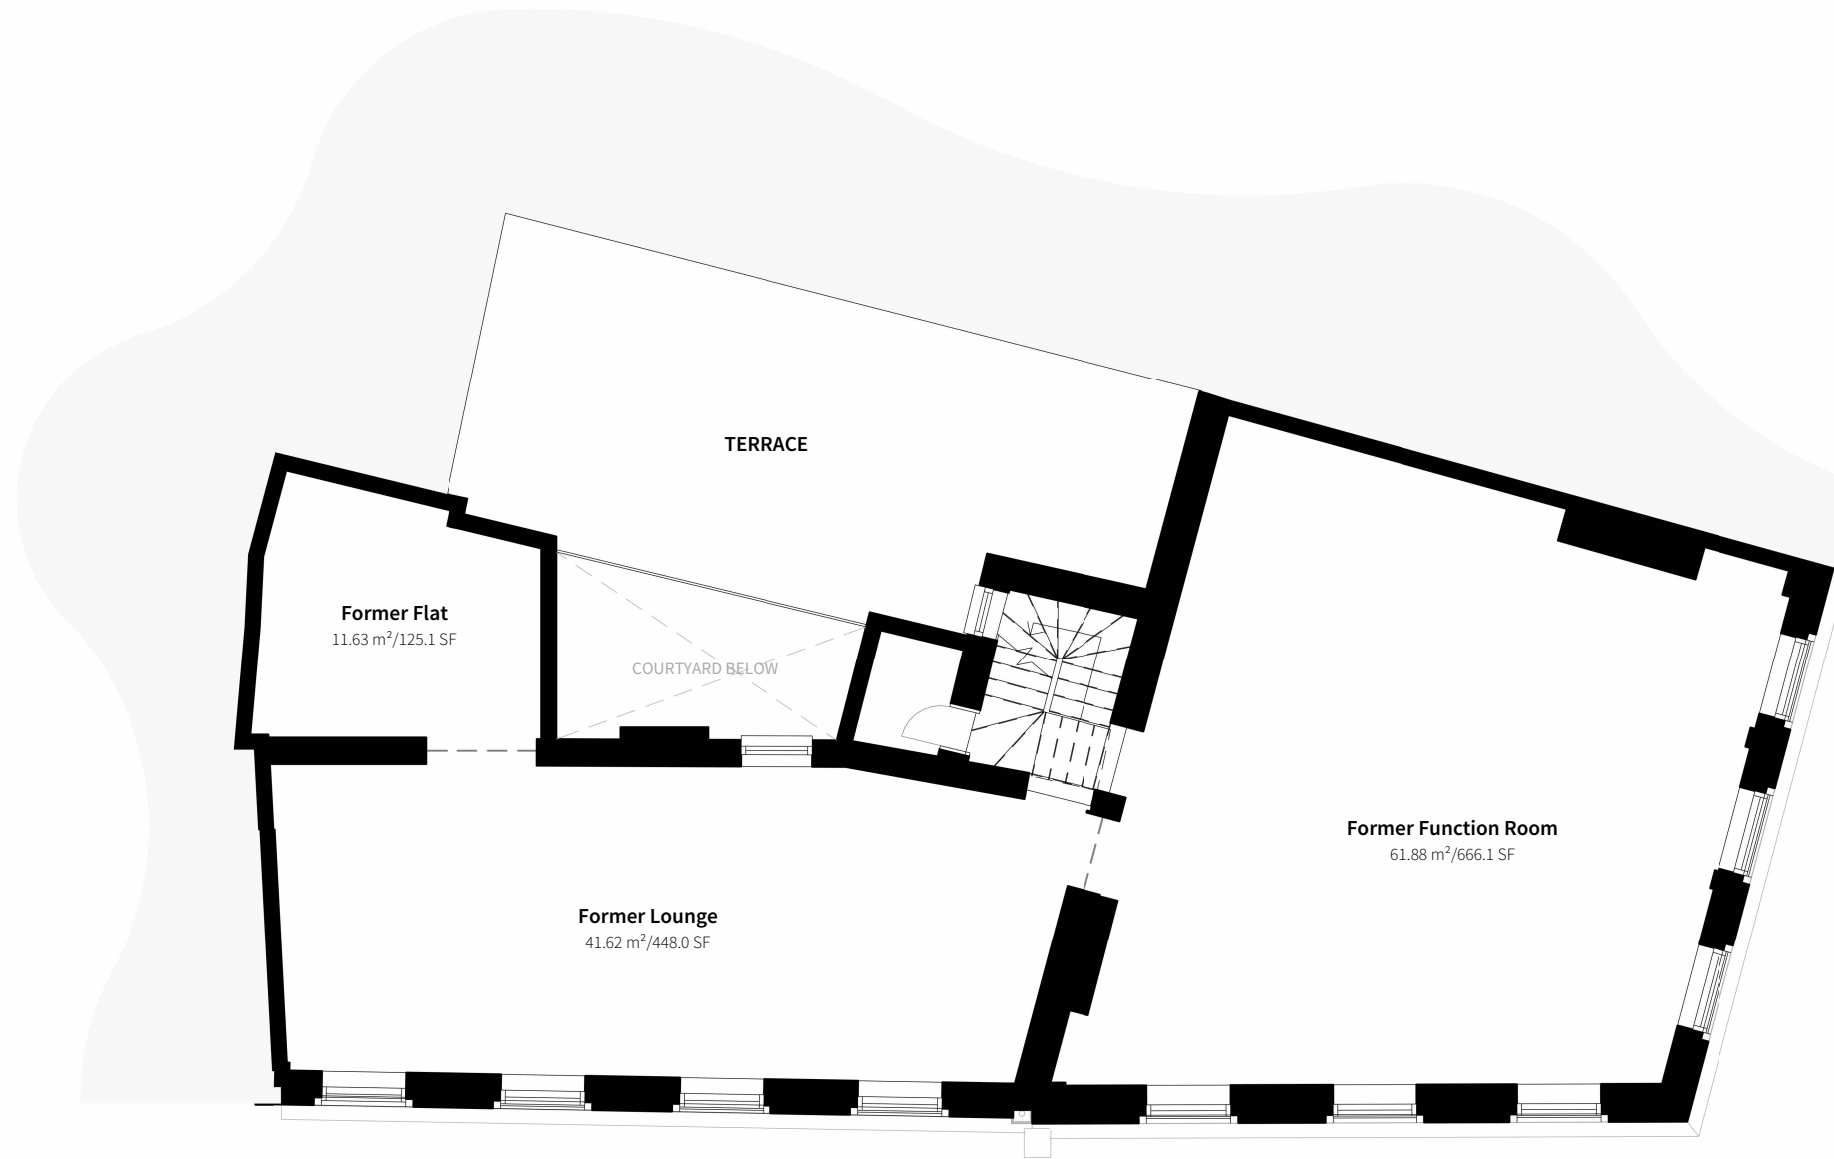

Drawing Scale 1:100 @ A3

1 EXISTING - FIRST FLOOR PLAN
1:100

Four Architects Limited (11613893)
 Note:
 This drawing is copyright.
 Do not scale dimensions from drawings.
 All dimensions must be checked on site by
 contractor or suitable qualified individual.
 Contractor to report any discrepancies, errors
 or omissions prior to commencing work.

Project Title:
THE APPLE TREE

Status:
PLANNING

Location:
CLERKENWELL

Scale:
1 : 100

Date:
MAY '24

Drawing title:
EXISTING - FIRST FLOOR

Job Number:
23-039

Drawing Number:
FA-DR-03-203