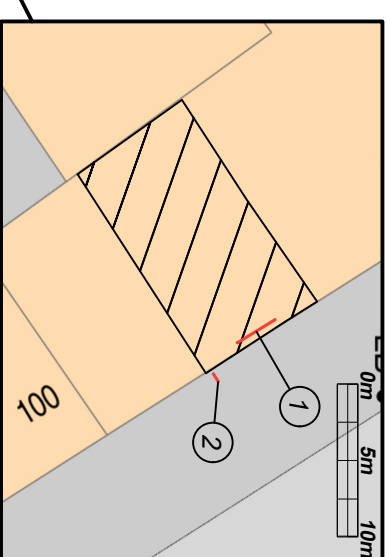

Site Plan
Scale 1:1250

Block Plan
Scale 1:500

- ① Window text
- ② Projected sign

 <p>Technical Signs Floor 1 - Unit 3 Hille Business Centre 132 St Albans Road Watford, Herts, WD24 4AE Tel: 01923 811999 Fax: 01923 811998 E-mail: info@technicalsigns.co.uk</p>		Client: Sushidog	
		Address/Job details 105 Tottenham Court Rd Fitzrovia W1T 4TT	
Job No		Site Plan	
Drawn by DN	Date 05/02/25		
Scale As specified (A3)	Drawing No 597018-3	Rev	