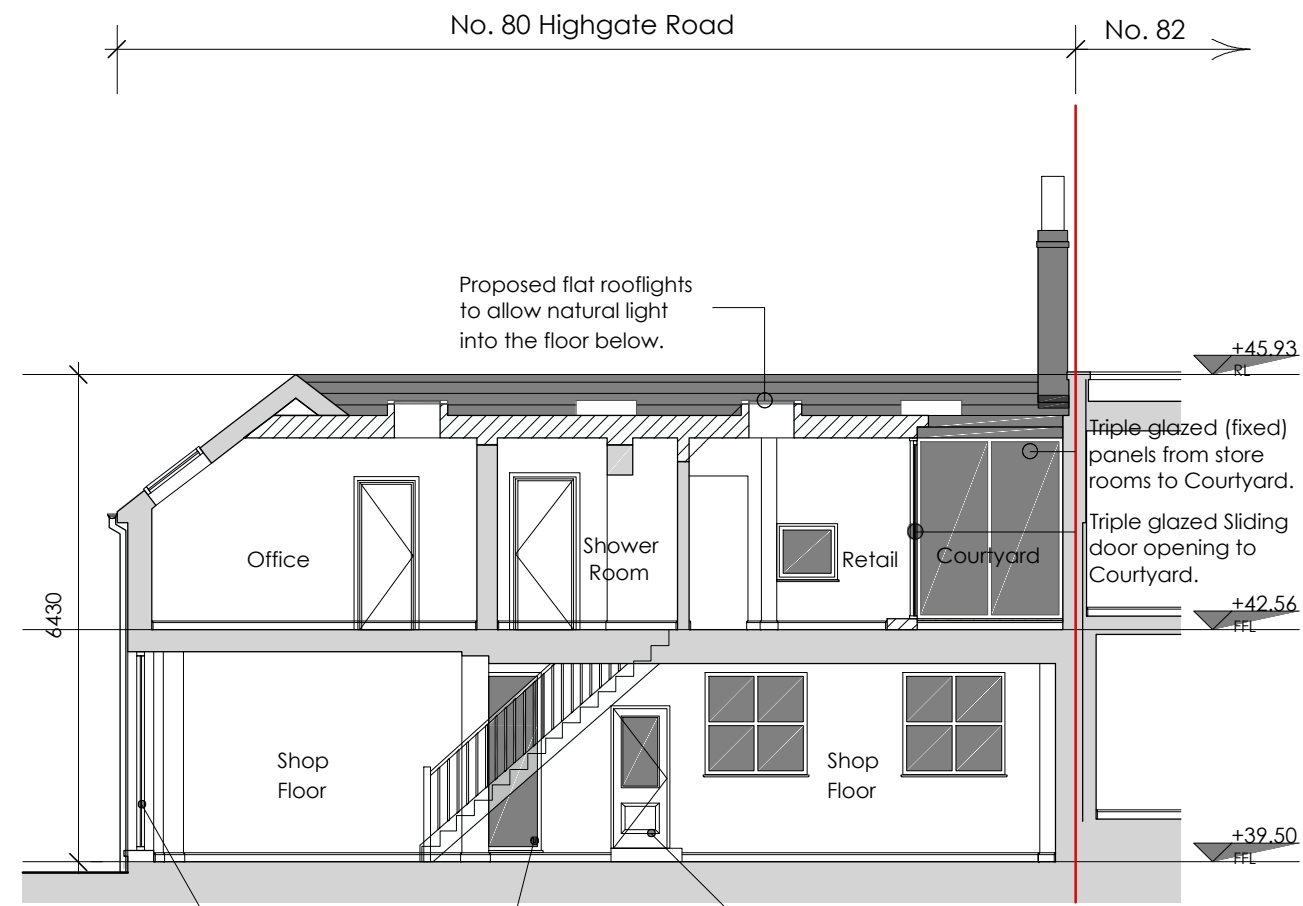

This Drawing is Copyright. ©

Note: All dimensions to be checked on site and not to be scaled from drawing.

AMENDMENTS:	Date
Revision	

1 Proposed Cross Section
Scale: 1:100

3 Proposed Section
Scale: 1:100

2 Proposed Cross Section
Scale: 1:100

BUCKMASTERBATCUP
Architects Ltd.

CLIENT:
Houshang Sakhai
PROJECT TITLE:
80 Highgate Road, London, NW5 1PB

DRAWING TITLE:
Proposed Sections
SCALE: 1:100 @ A1 DATE: February 2025

SWANSEA 70 Walter Road Swansea, SA1 4QA T - 01792 466060 F - 01792 644646 www.bbarch.co.uk info@bbarch.co.uk	LONDON One Kingdom Street Paddington Central London, W2 6BD BBA 971.P.02
---	--