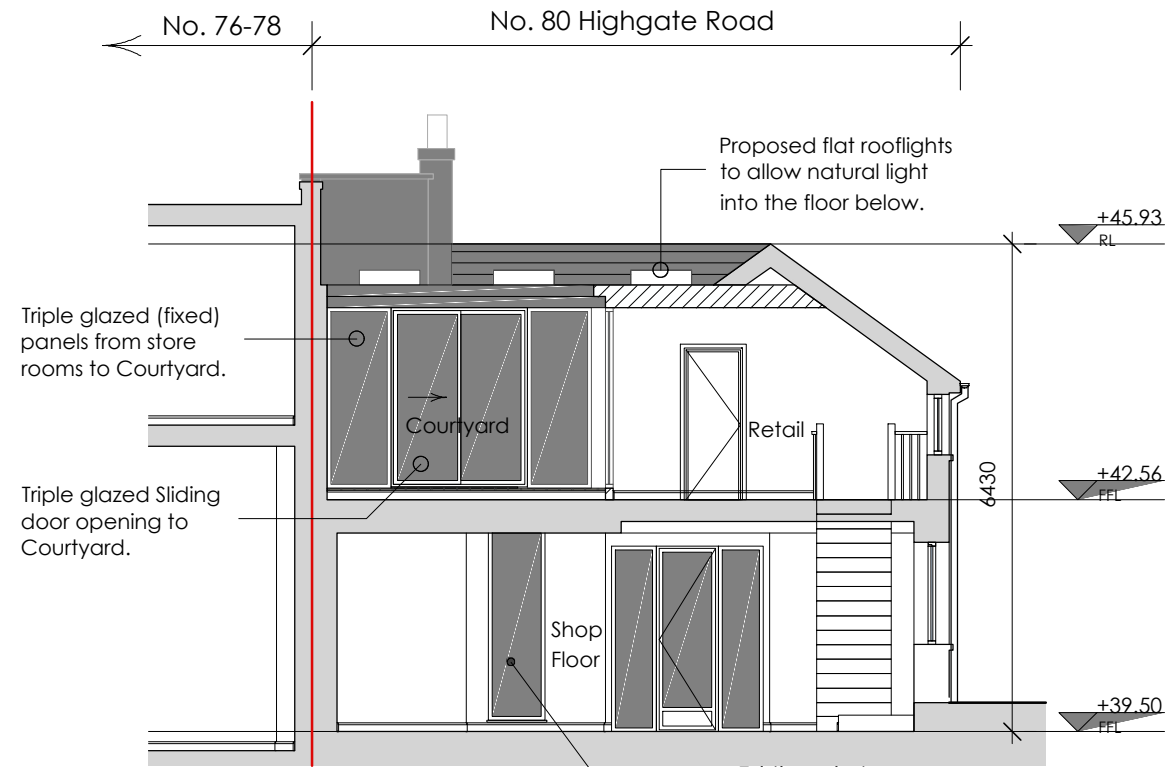

This Drawing is Copyright. ©

Note: All dimensions to be checked on site and not to be scaled from drawing.

AMENDMENTS:	Date
Revision	

1 Proposed Cross Section
Scale: 1:100

3 Proposed Section
Scale: 1:100

2 Proposed Cross Section
Scale: 1:100

BUCKMASTERBATCUP
Architects Ltd.

CLIENT:
Houshang Sakhai
PROJECT TITLE:
80 Highgate Road, London, NW5 1PB

DRAWING TITLE:
Proposed Sections
SCALE: 1:100 @ A1 DATE: February 2025

SWANSEA 70 Walter Road Swansea, SA1 4QA T - 01792 466060 F - 01792 644646 www.bbarch.co.uk info@bbarch.co.uk	LONDON One Kingdom Street Paddington Central London, W2 6BD BBA 971.P.02
---	--