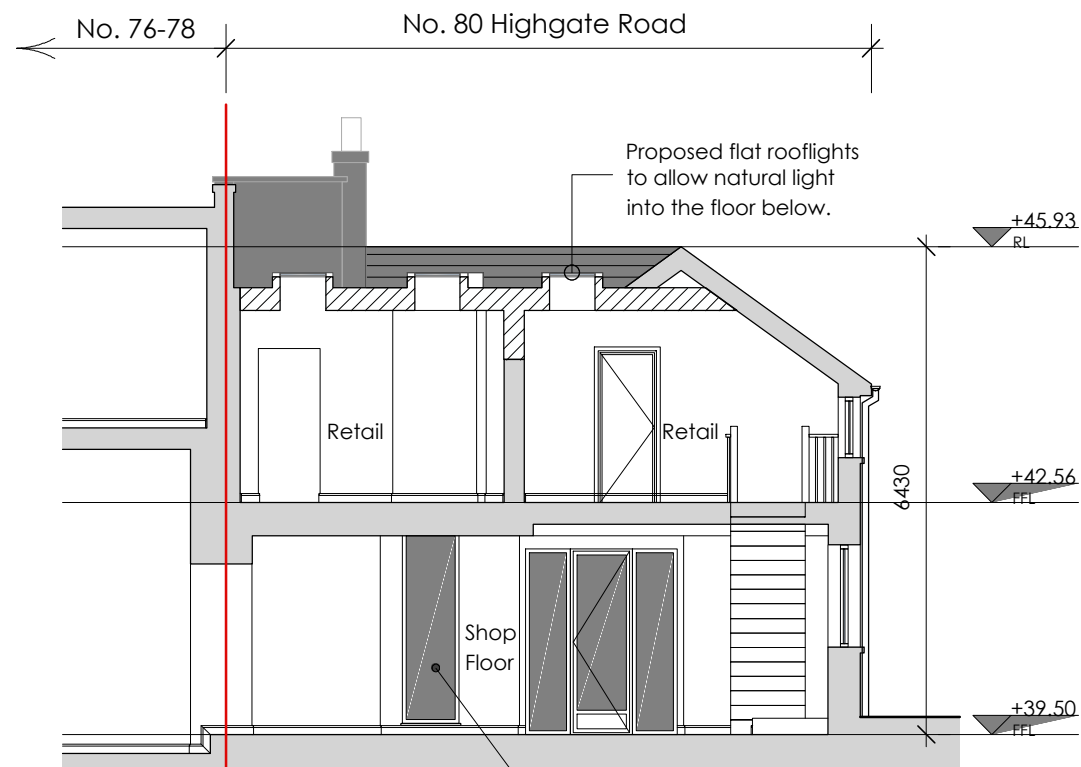

This Drawing is Copyright. ©

Note: All dimensions to be checked on site and not to be scaled from drawing.

AMENDMENTS:	Date
Revision	

1 Proposed Cross Section
Scale: 1:100

3 Proposed Section
Scale: 1:100

2 Proposed Cross Section
Scale: 1:100

BUCKMASTERBATCUP
Architects Ltd.

CLIENT:
Houshang Sakhai
PROJECT TITLE:
80 Highgate Road, London, NW5 1PB

DRAWING TITLE:
Proposed Sections
SCALE: 1:100 @ A1 DATE: February 2025

SWANSEA 70 Walter Road Swansea, SA1 4QA T - 01792 466060 F - 01792 644646 www.bbarch.co.uk info@bbarch.co.uk	LONDON One Kingdom Street Paddington Central London, W2 6BD BBA 971.P.02
---	--