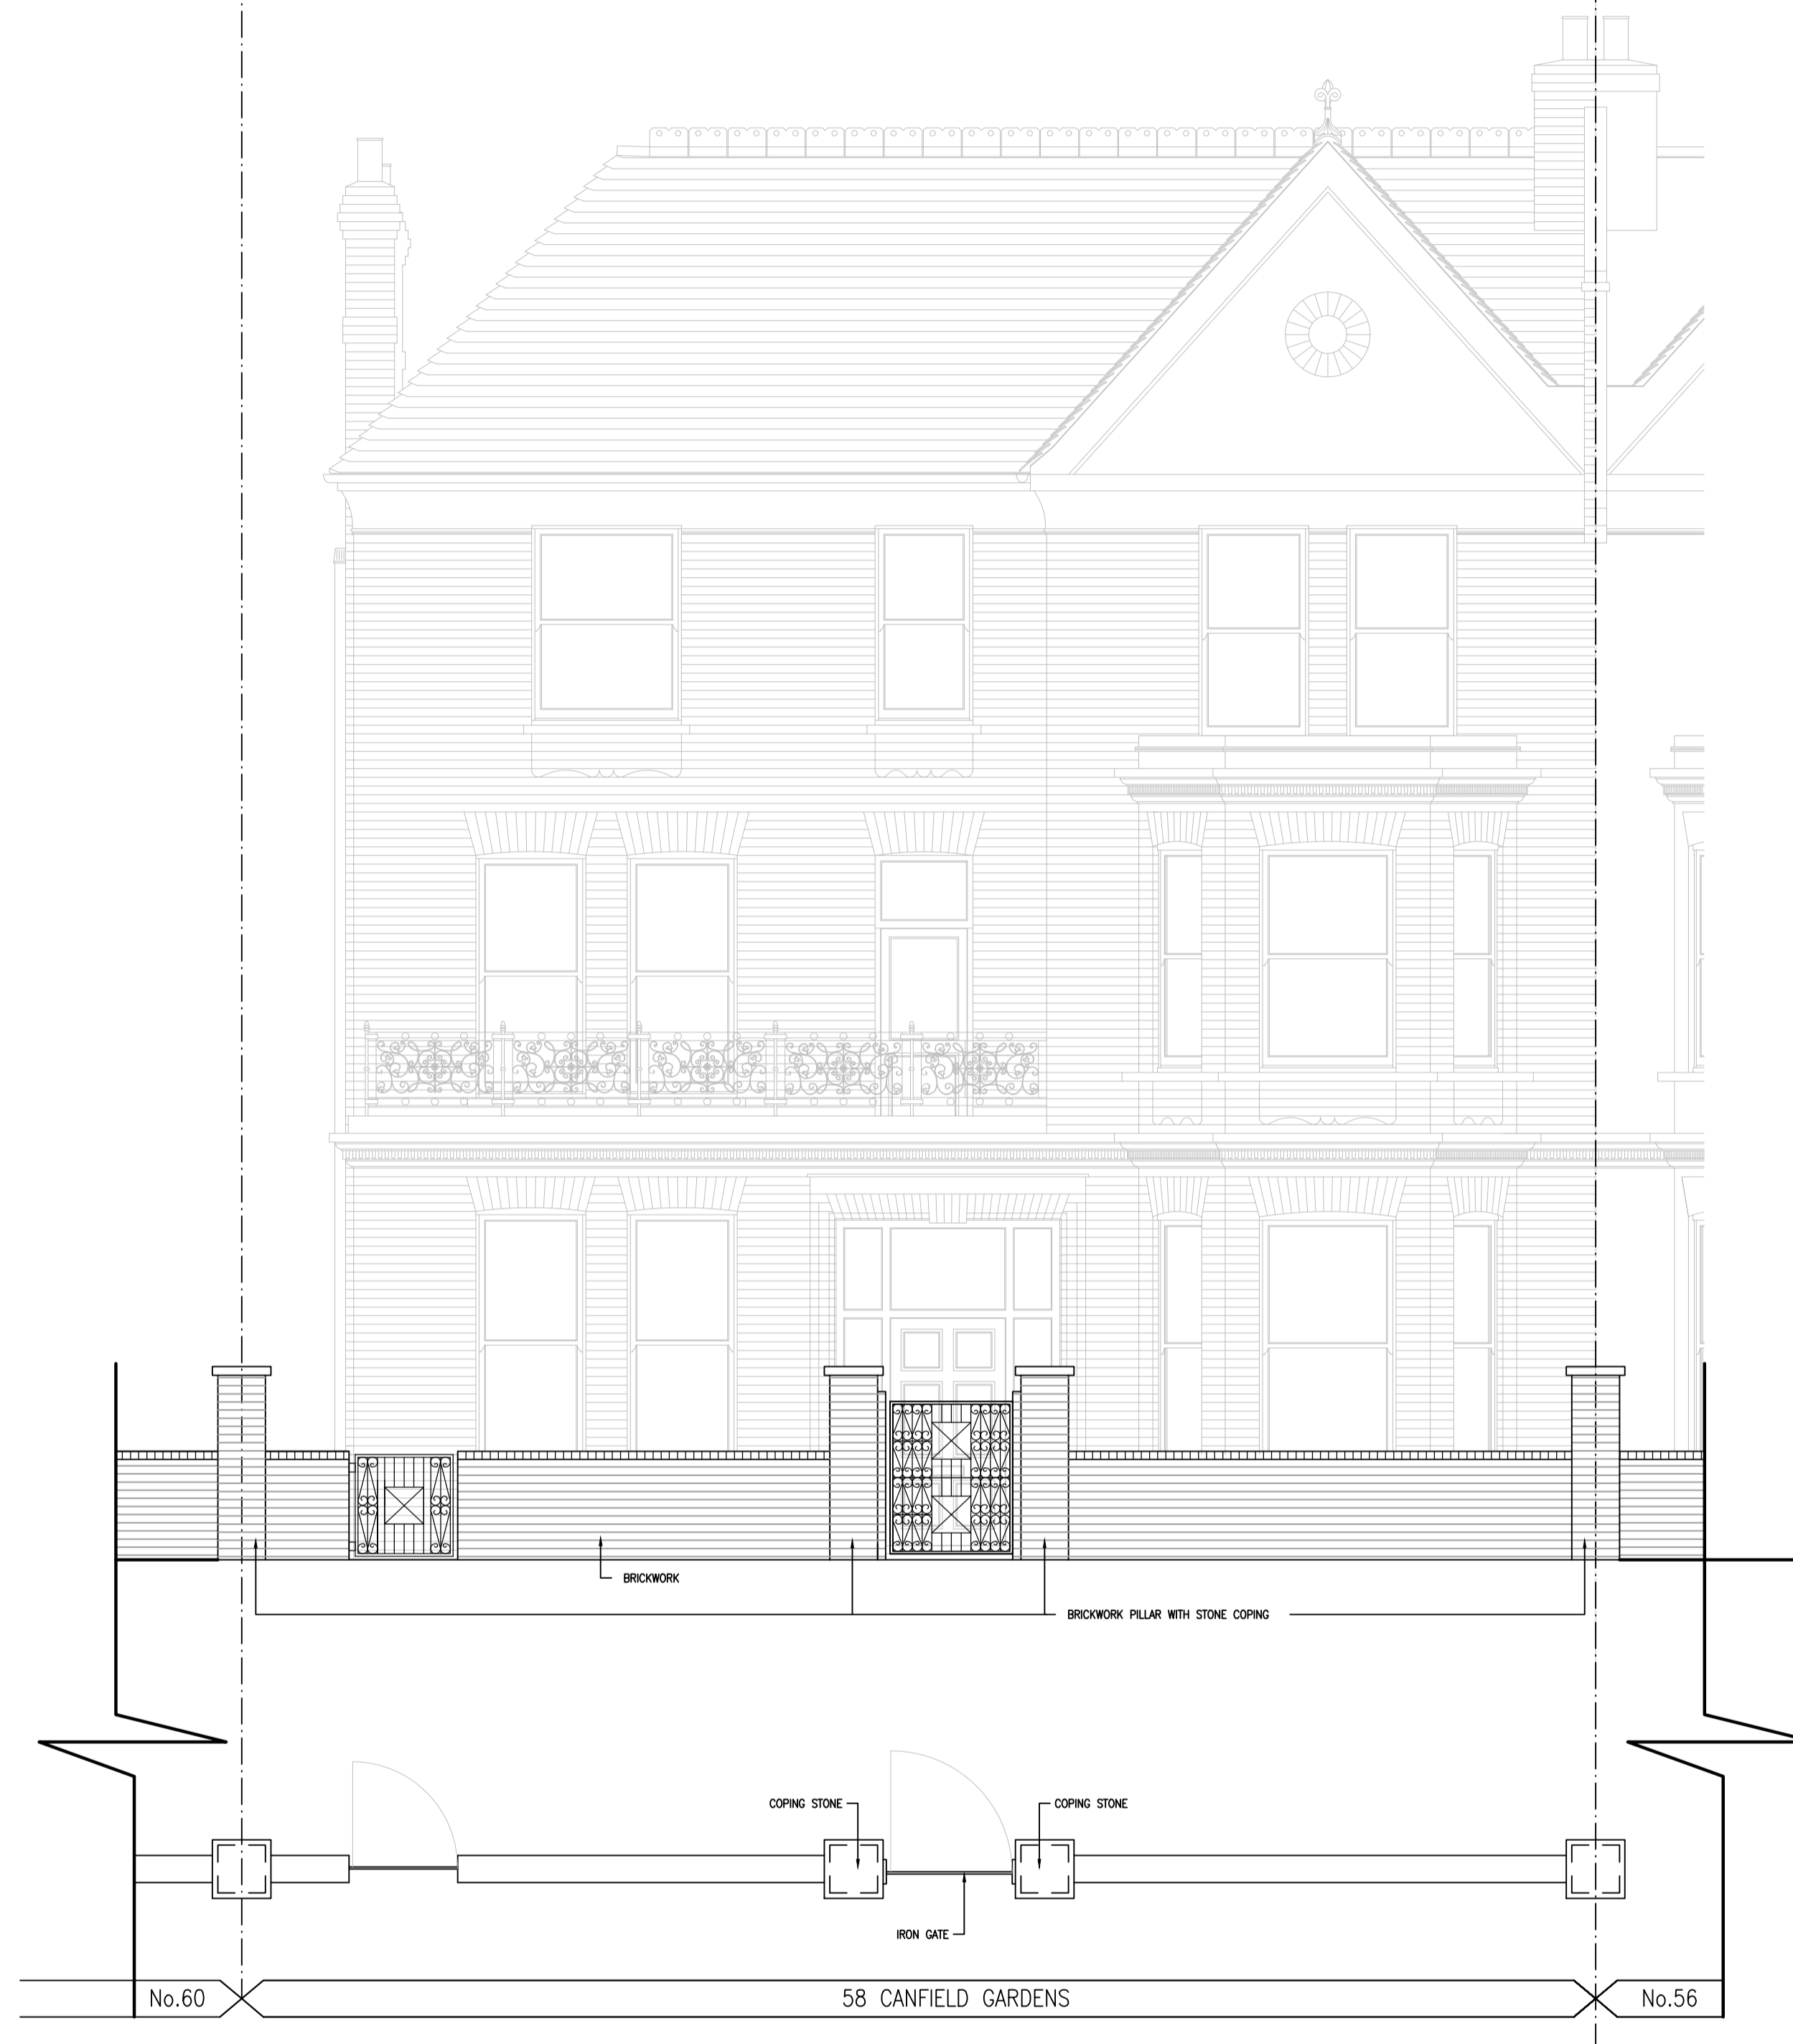

NOTES:

DATE	REVISIONS	REV

PROJECT

58 CANFIELD GARDENS
LONDON
NW6 3EB

DRAWING

EXISTING
FRONT ELEVATION
BOUNDARY WALL

DATE

APRIL '24

DELT.

EC

COMPUTER

1243-01

SCALE

1:50

studio-ec
ARCHITECTS

11 BARNWOODS CLOSE, 8ND 7SR
07866913400 cgle@studio-ec.co.uk

DWG. No. **1243-001** REV. No. ☐