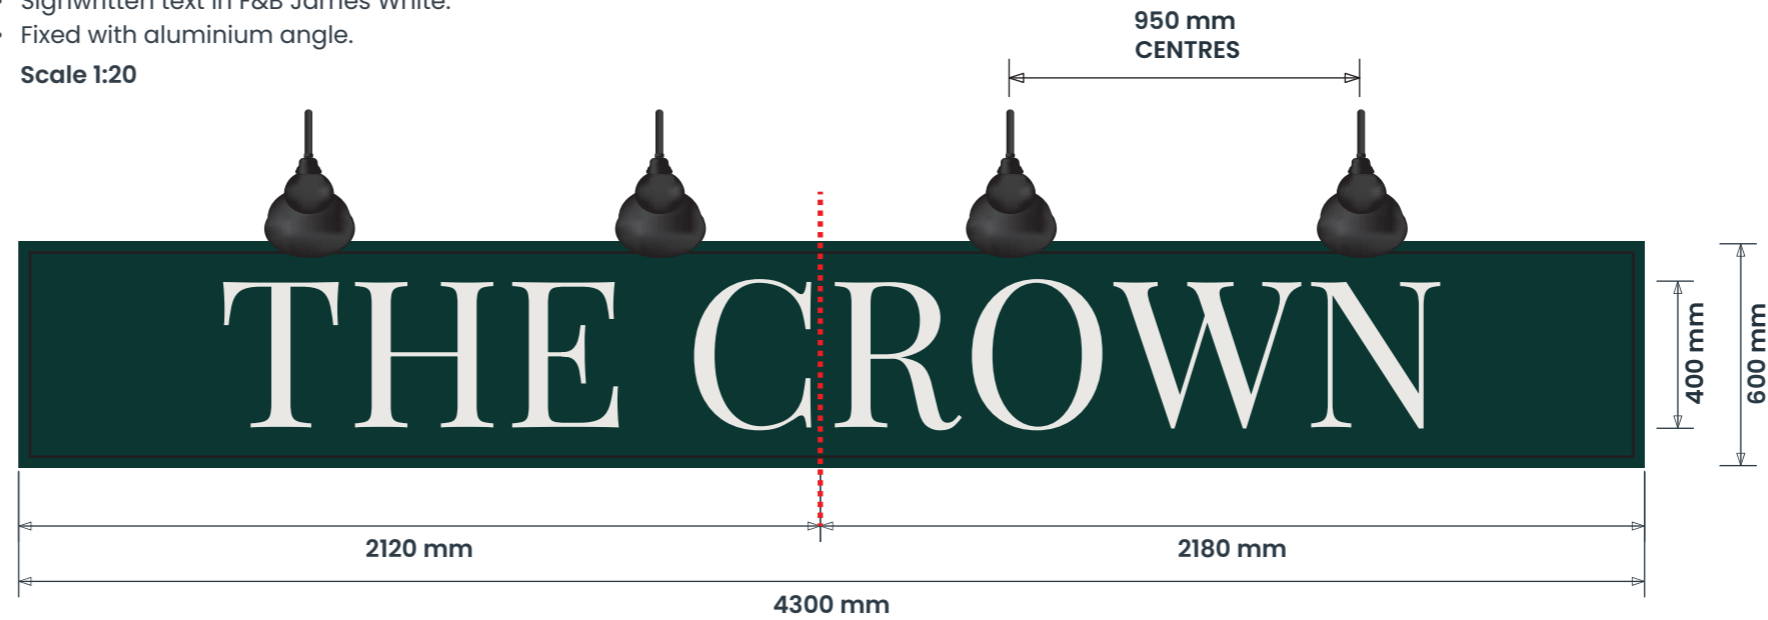

Featuring:

- Timber fascia finished Dulux 70BG 07/086.
- 32 mm timber trim finished Dulux 70BG 07/086.
- Signwritten text in F&B James White.
- Fixed with aluminium angle.

Scale 1:20