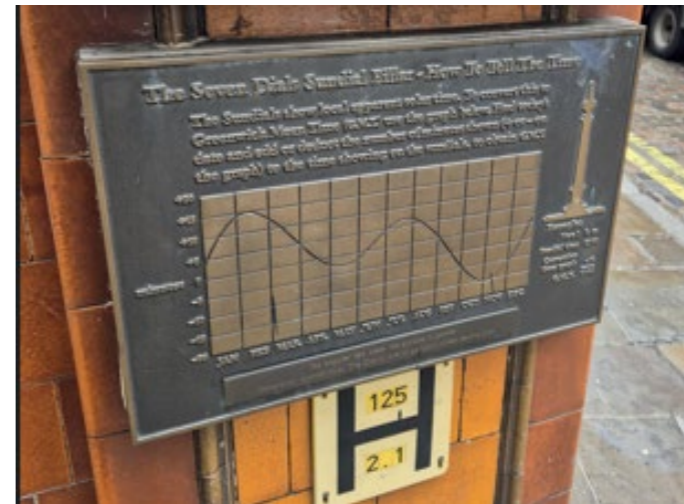

ITEM 11 (Qty 01) UC RET-NS

History sign – existing plaque to RHS of corner stays