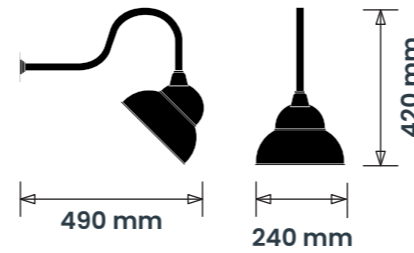

Signwritten text in F&B James White.

Fixed with aluminium angle.

Scale 1:30

ITEM 07A (Qty 04) UC13E

Cowl light in Black.

Featuring:

- Warm white illumination.

Scale 1:20