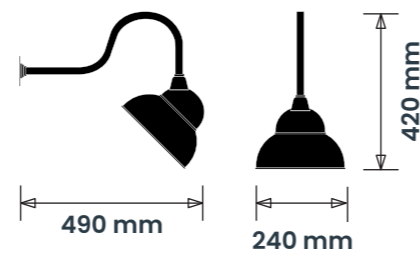

Scale 1:20

ITEM 02A (Qty 04) UC13E

Cowl light in Black.

Featuring:

- Warm white illumination.

Scale 1:20

**CONTRACTOR SCAFFOLD
CONTRACTOR TO PROVIDE 67MM COWL
LIGHT JUNCTION BOXES**

ITEM 03 OMITTED