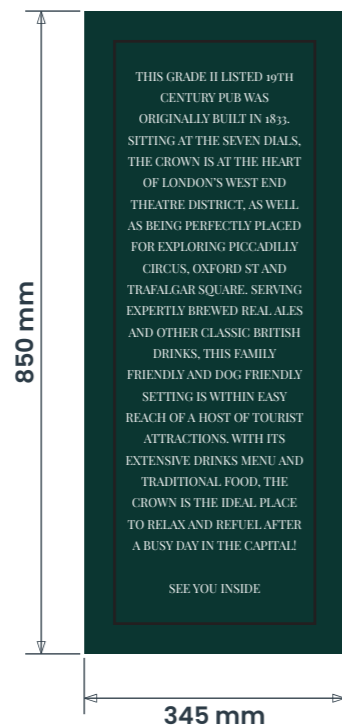

BRAND TYPEFACES

Primary :
Playfair Display Regular

Secondary :
Playfair Display Regular

ITEM 09, 09A, 09B (Qty AS SHOWN)

UC04-T-NS

Single sided chalkboard sign.

Featuring:

- Timber plywood panel
 - Softwood trim
 - Painted blackboard panel.
 - 25 x 25 mm Aluminium angle
- Scale 1:10

ALL CHALKBOARDS TO SIT INSIDE THE EXISTING TILED FRAME

ITEM 10 OMITTED

ITEM 11 (Qty 01) UC RET-NS

History sign – existing plaque to RHS of corner stays

SIGN COLOUR

DULUX 61GG 08/119

Farrow & Ball James White

Secondary : Playfair Display Regular

ITEM 12 (Qty 01) UC04-T-NS

Single sided sign.

Featuring:

- Timber plywood panel
 - Softwood trim
 - Signwritten text.
 - 25 x 25 mm Aluminium angle
- Scale 1:10

ITEM 13 UC13-NS

Scale 1:10

NO ASHLEIGH WORKS – LIGHTS BY OTHERS.

218mm width
206mm high
46mm depth