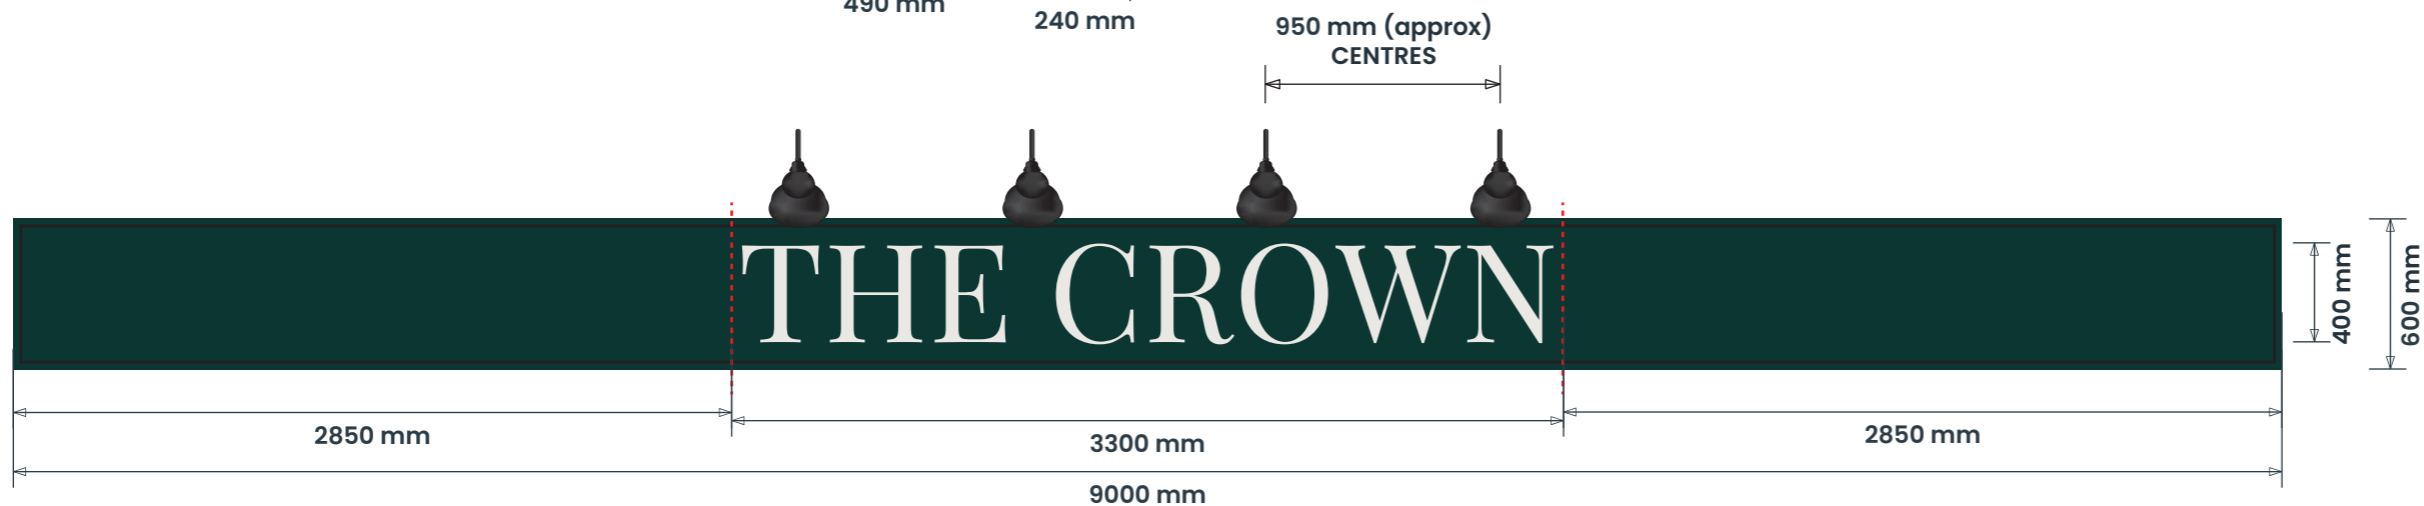

Featuring:

- Warm white illumination.

Scale 1:20

**CONTRACTOR SCAFFOLD
CONTRACTOR TO PROVIDE 67MM COWL
LIGHT JUNCTION BOXES**