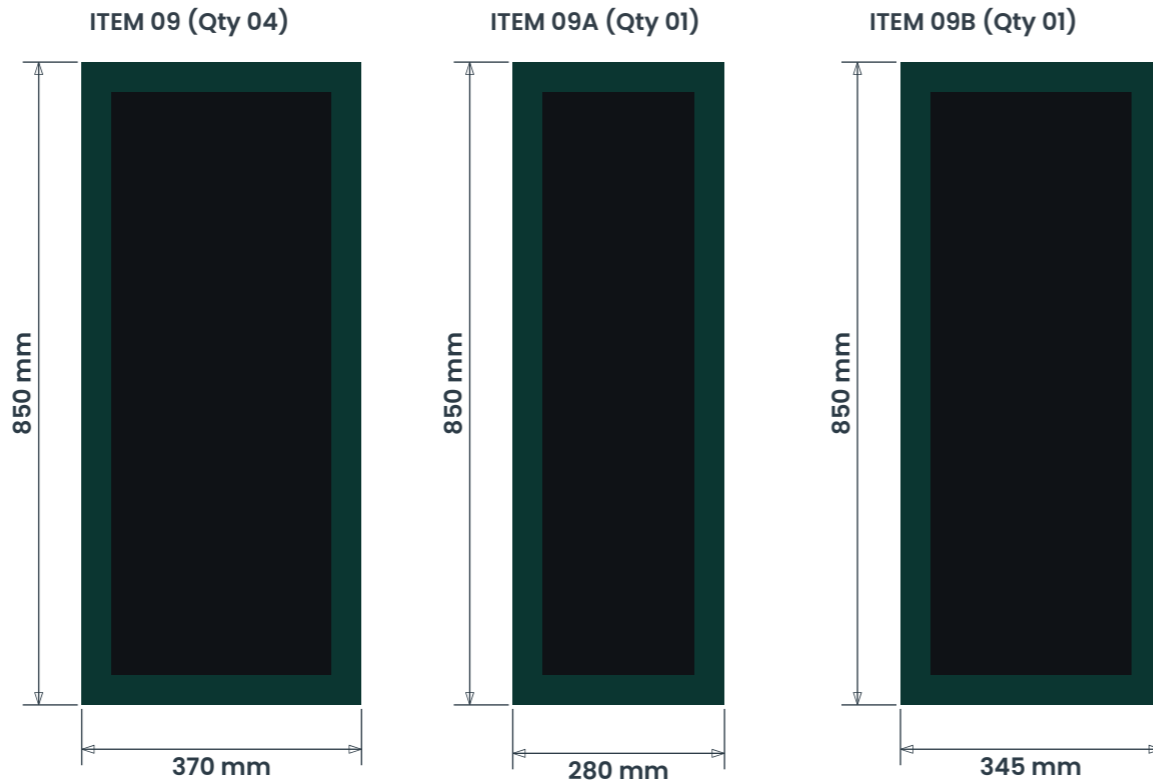

BRAND TYPEFACES

Primary :
Playfair Display Regular

Secondary :
Playfair Display Regular

ITEM 09, 09A, 09B (Qty AS SHOWN)

UC04-T-NS

Single sided chalkboard sign.

Featuring:

- Timber plywood panel
 - Softwood trim
 - Painted blackboard panel.
 - 25 x 25 mm Aluminium angle
- Scale 1:10

Scale 1:10

NO ASHLEIGH WORKS – LIGHTS BY OTHERS.

218mm width
206mm high
46mm depth