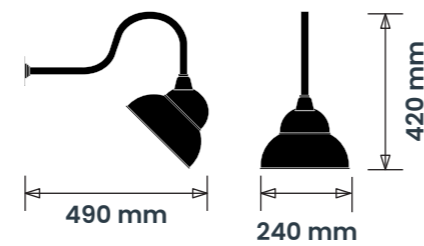

Scale 1:30

ITEM 08A (Qty 04) UC13E

Cowl light in Black.

Featuring:

- Warm white illumination.

Scale 1:20

**CONTRACTOR SCAFFOLD
CONTRACTOR TO PROVIDE 67MM COWL
LIGHT JUNCTION BOXES**

SIGN COLOUR