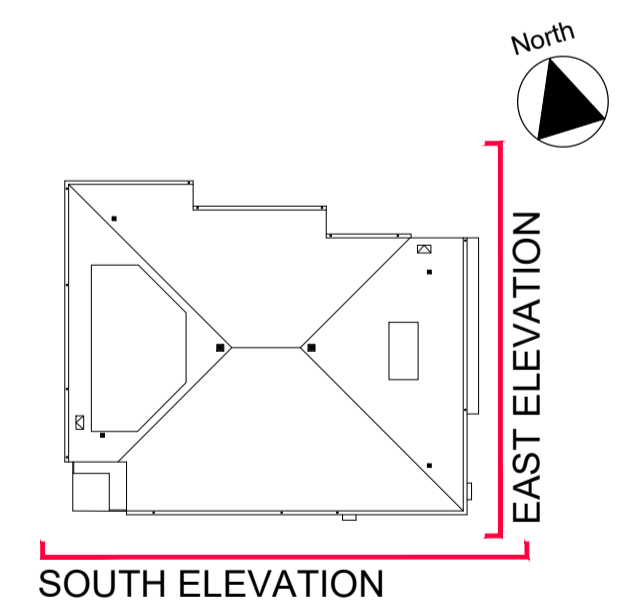

REVISIONS	DATE	DRN	REV
SIGN 7 ADDED	05.09.24	WMS	A
UPDATED TO CLIENTS COMMENTS	15.09.24	SB	B
TITLE BLOCK UPDATED	12.12.24	WMS	C
SIGNAGE UPDATED	03.02.25	DR	D

**SCHEDULE OF SIGNS:**

- LOGO SIGN - ILLUMINATED  
 2500 x 2500mm  
 BLACK BACKGROUND,  
 BIG YELLOW SELF STORAGE - YELLOW LETTERING  
 THE COMPANY - RED LETTERING
- "Reception" SIGN - ILLUMINATED  
 2430 x 450mm  
 WHITE ALUMINIUM BACKGROUND,  
 RECEPTION - RED PERSPEX LETTERING
- "Entrance" & LOGO SIGN - ILLUMINATED  
 2550 x 470mm  
 WHITE ALUMINIUM BACKGROUND,  
 ENTRANCE - RED PERSPEX LETTERING  
 LOGO BLACK BACKGROUND  
 BIG YELLOW SELF STORAGE - YELLOW LETTERING  
 THE COMPANY - RED LETTERING
- LOGO SIGN  
 2500 x 2500mm  
 BLACK BACKGROUND,  
 BIG YELLOW SELF STORAGE - YELLOW LETTERING  
 THE COMPANY - RED LETTERING
- "FLEXIOFFICES" SIGN - ILLUMINATED  
 2750 x 500mm HIGH  
 WHITE ALUMINIUM BACKGROUND,  
 FLEXI - RED LETTERING  
 OFFICES - WHITE LETTERING

**MountfordPigott**  
**BIG YELLOW SELF STORAGE**  
**KENTISH TOWN**  
 PROPOSED SIGNAGE  
 EAST AND SOUTH ELEVATIONS  
 2314-P11-D