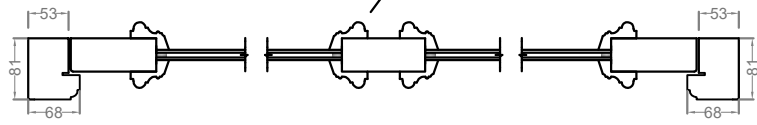

BULECTION MOULD

Title: 25 Roderick Road, Camden, London, NW3 2NN	Created by: Grzegorz Jasnoch	
	04.02.2025	Scale: 1:10
Comments: Proposed door section drawing		A4