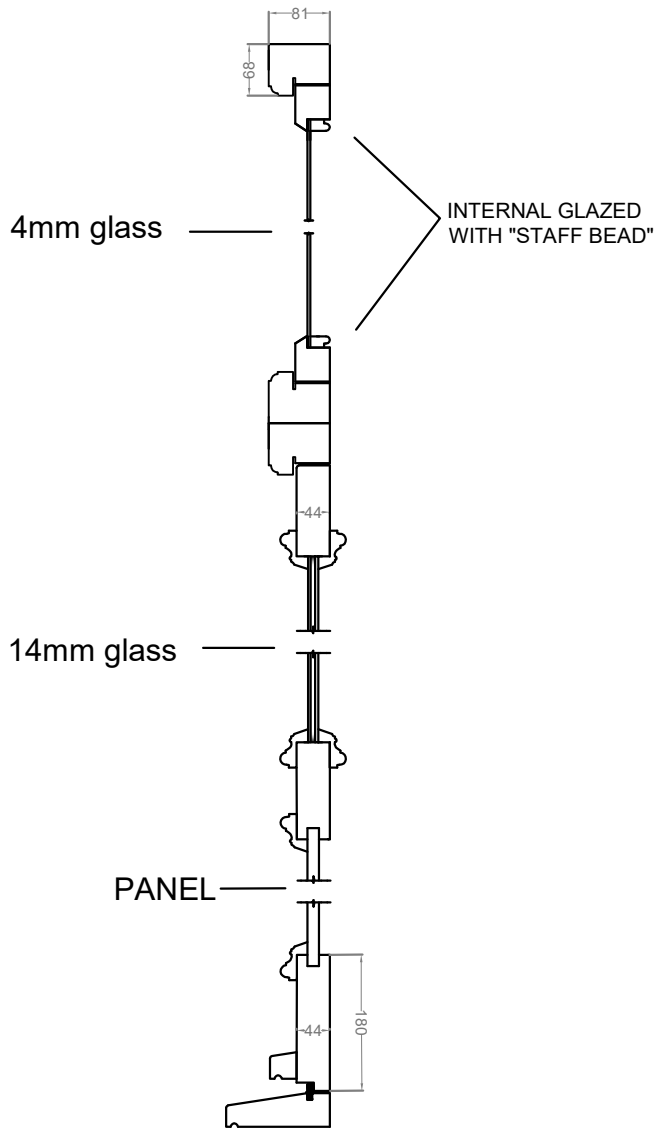

BULECTION MOULD

Title: 25 Roderick Road, Camden, London, NW3 2NN	Created by: Grzegorz Jasnoch	
	04.02.2025	Scale: 1:10
Comments: Proposed door section drawing		A4