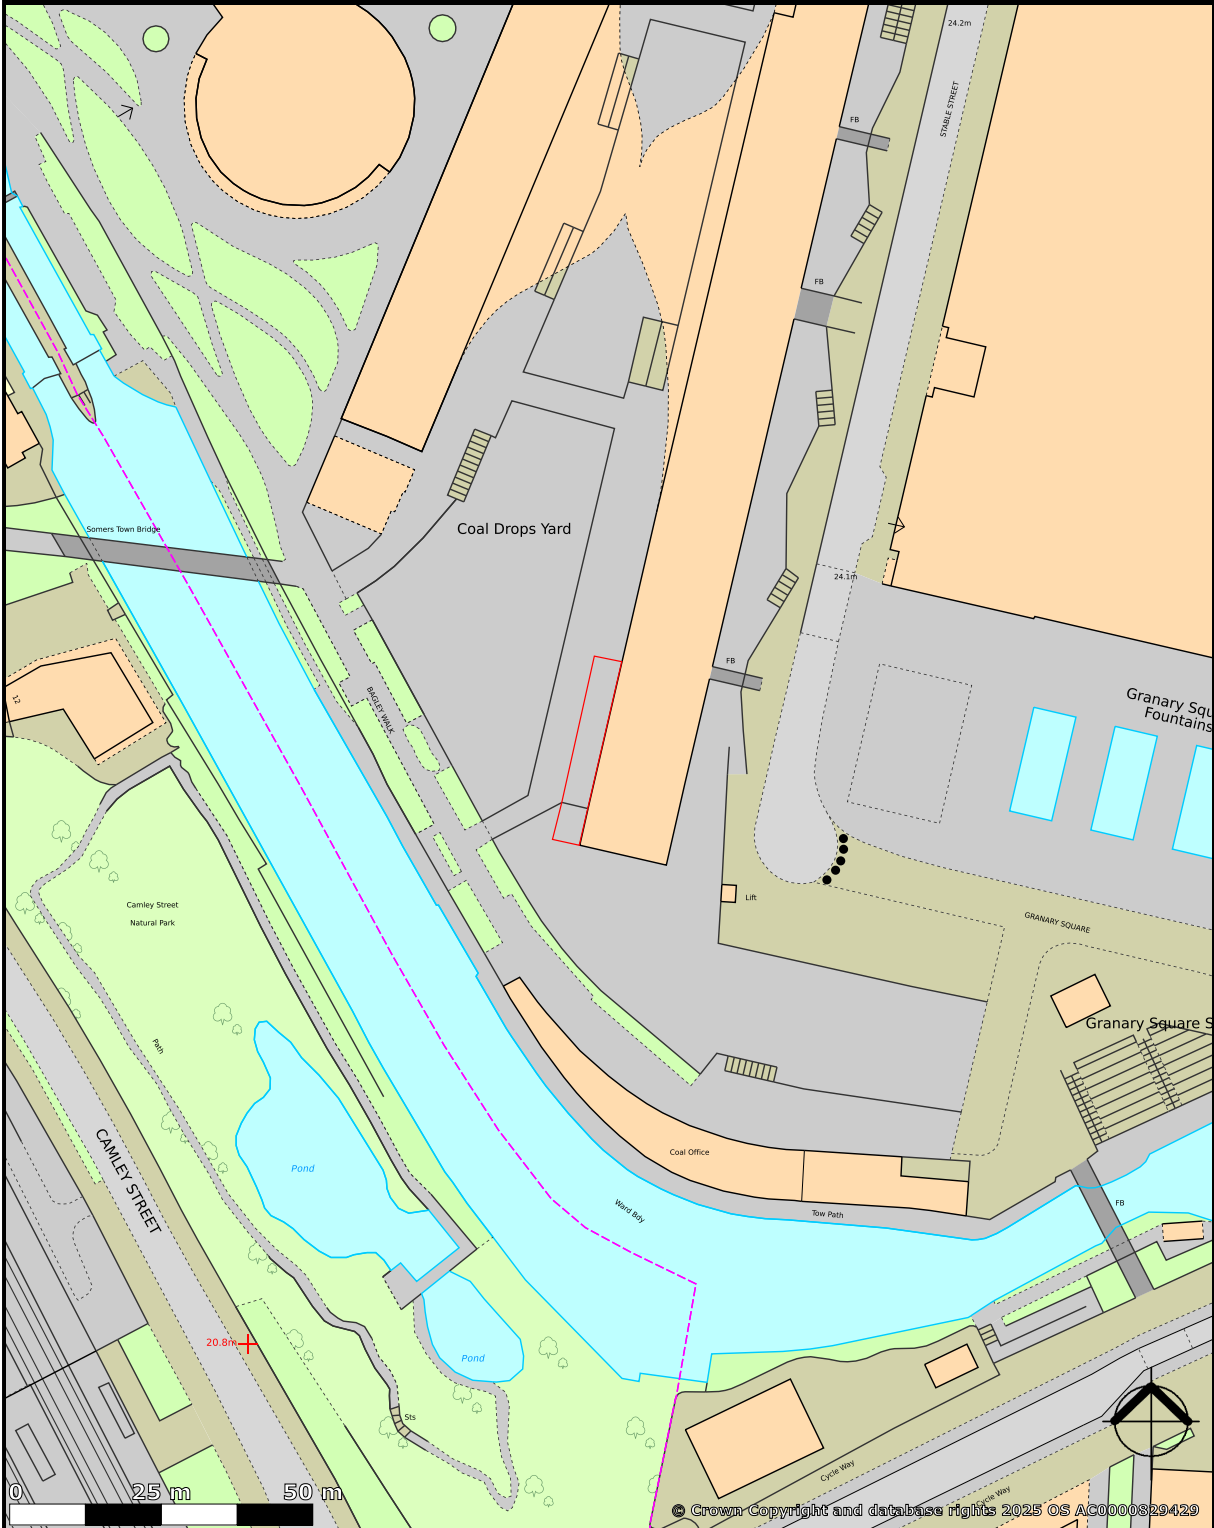

Uniqlo, Coal Drops Yard

created on edozo

Plotted Scale - 1:1,250