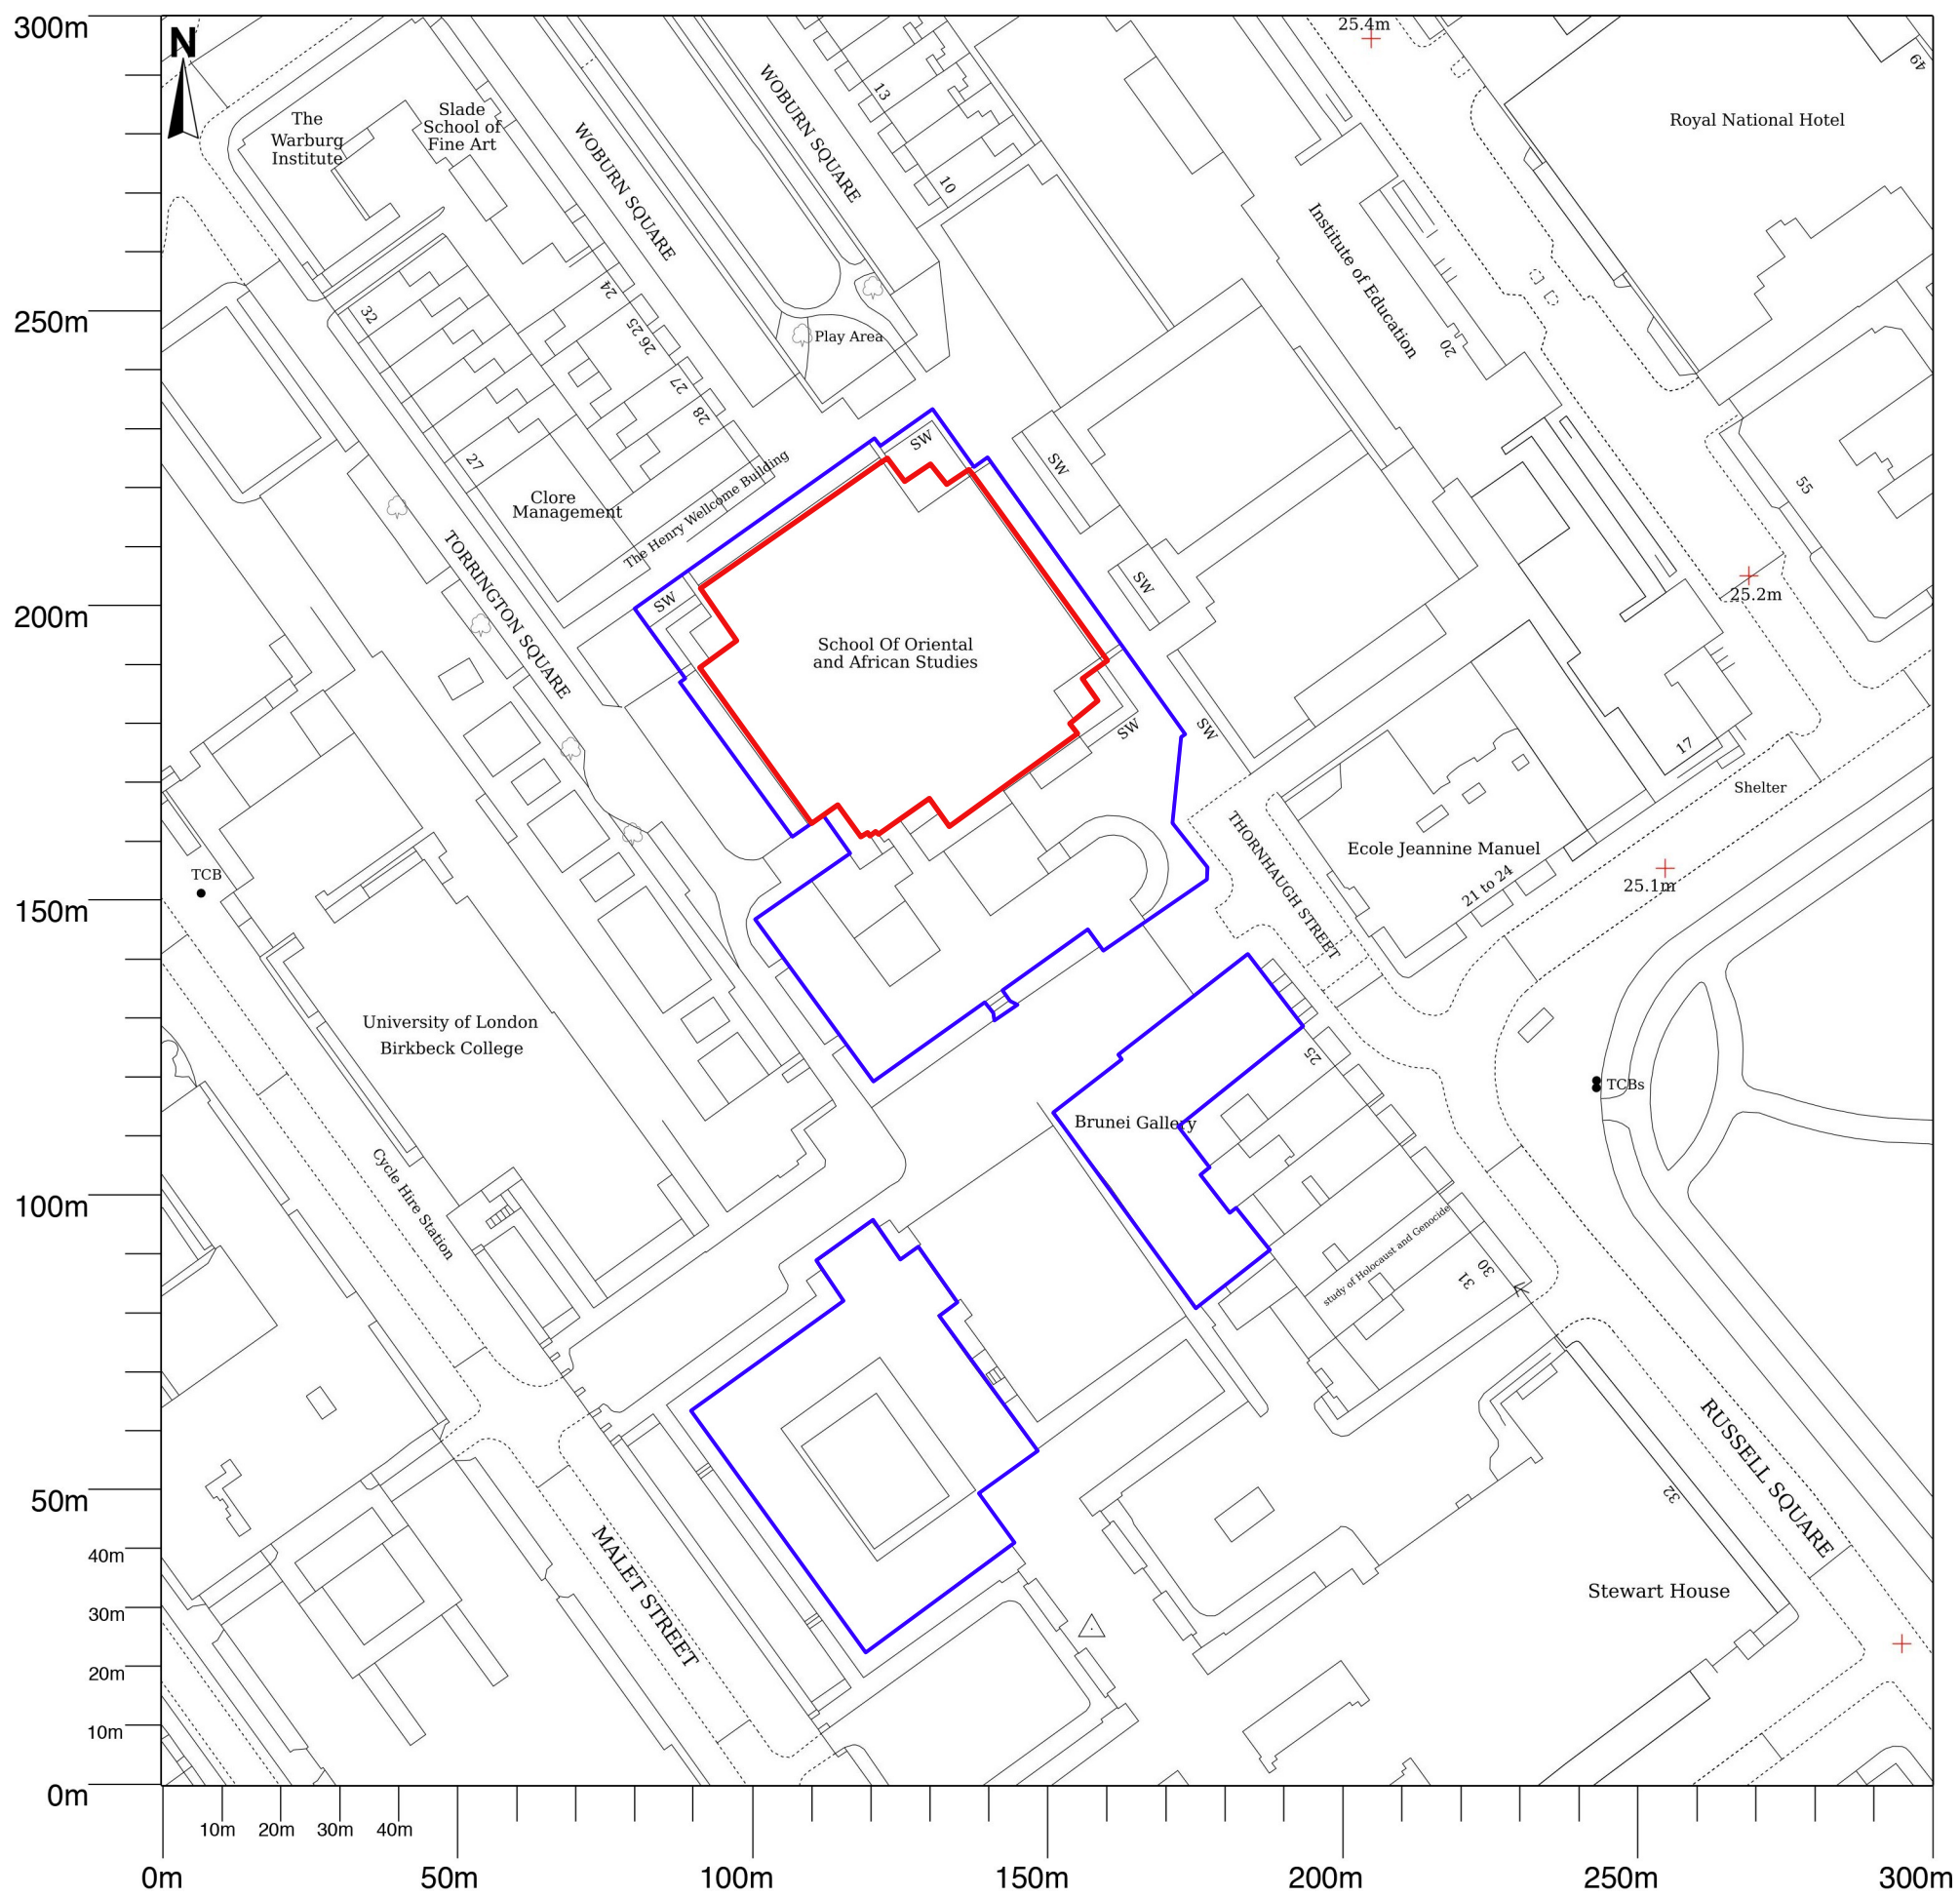

Location Plan
1:1250 @a3

- SOAS
- Area of proposed works

A3 sheet size

Check all dimensions on site and report discrepancies to the designer

This drawing is protected by copyright. The design of any article recorded in this drawing is protected by design right and the information contained in this drawing is confidential. This drawing may not be reproduced without permission.

rev date notes

8 Bibury Crescent
Westbury-on-Trym
Bristol BS9 4PW

M: 07900 910992
E: kenton@story-design.co.uk

title
date
scale
drg no.

SOAS Library

Location Plan
18.12.24

AS NOTED

J1163/ L-P-001 /