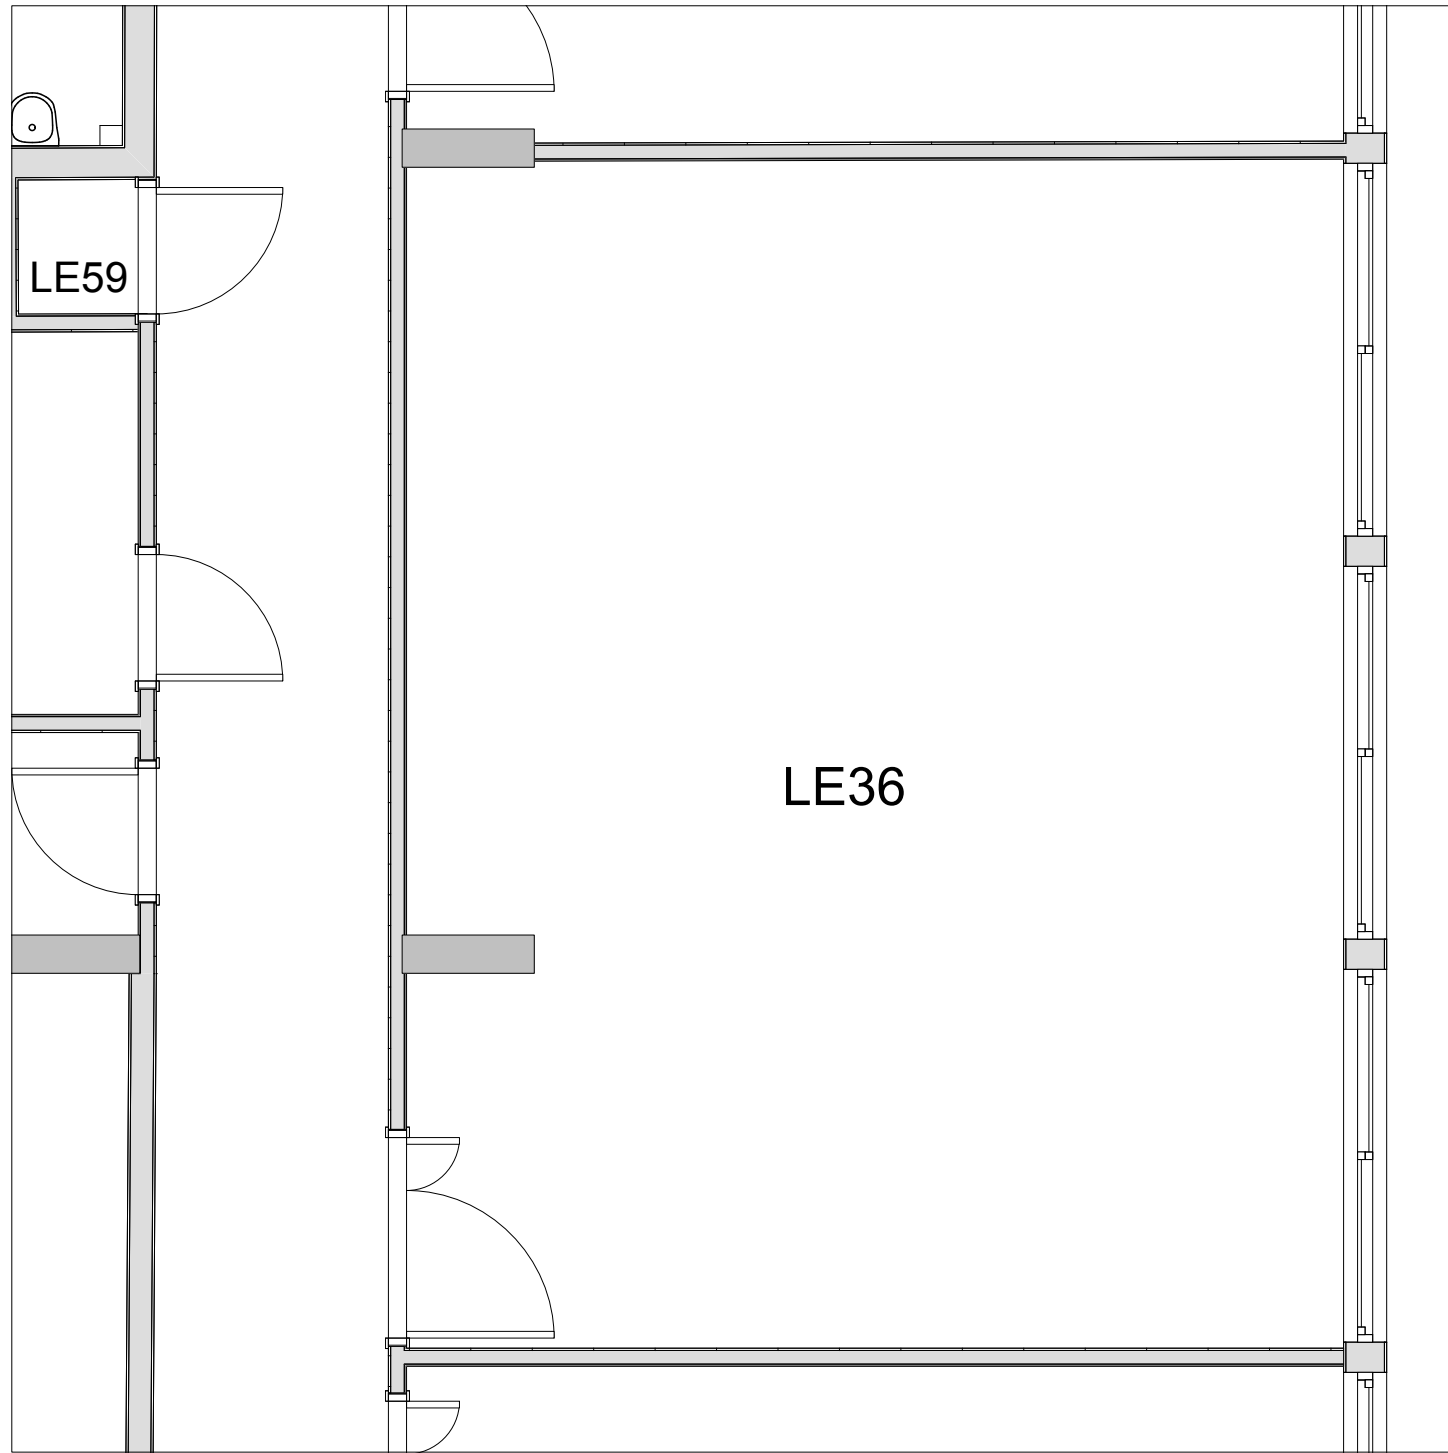

1 Keyplan
Scale: 1:500

2 General Arrangement (Existing)
Scale: 1:50

Planning Issue

A3 sheet size

Check all dimensions on site and report discrepancies to the designer

This drawing is protected by copyright. The design of any article recorded in this drawing is protected by design right and the information contained in this drawing is confidential. This drawing may not be reproduced without permission

A	27/01/25	Minor revisions. Planning Issue
rev	date	notes

8 Bibury Crescent
Westbury-on-Trym
Bristol BS9 4PW

M: 07900 910992
E: kenton@story-design.co.uk

title
date
scale
drg no.

SOAS Library

Level E - Existing Rm LE36
18.12.24
AS NOTED