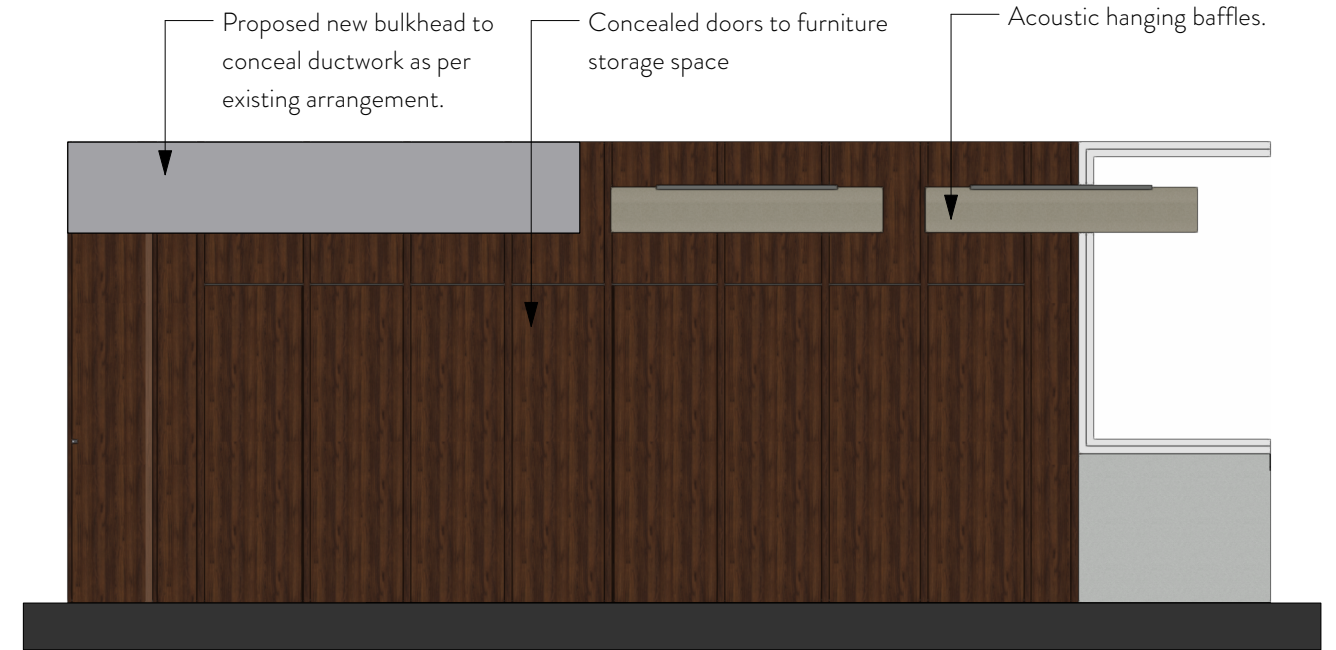

1 Proposed Elevation - Facing podium
Scale: 1:50

2 Proposed Elevation - Facing rear room storage
Scale: 1:50

3 Proposed Elevation - Facing kitchen and storage
Scale: 1:50

Planning Issue

A3 sheet size

Check all dimensions on site and report discrepancies to the designer