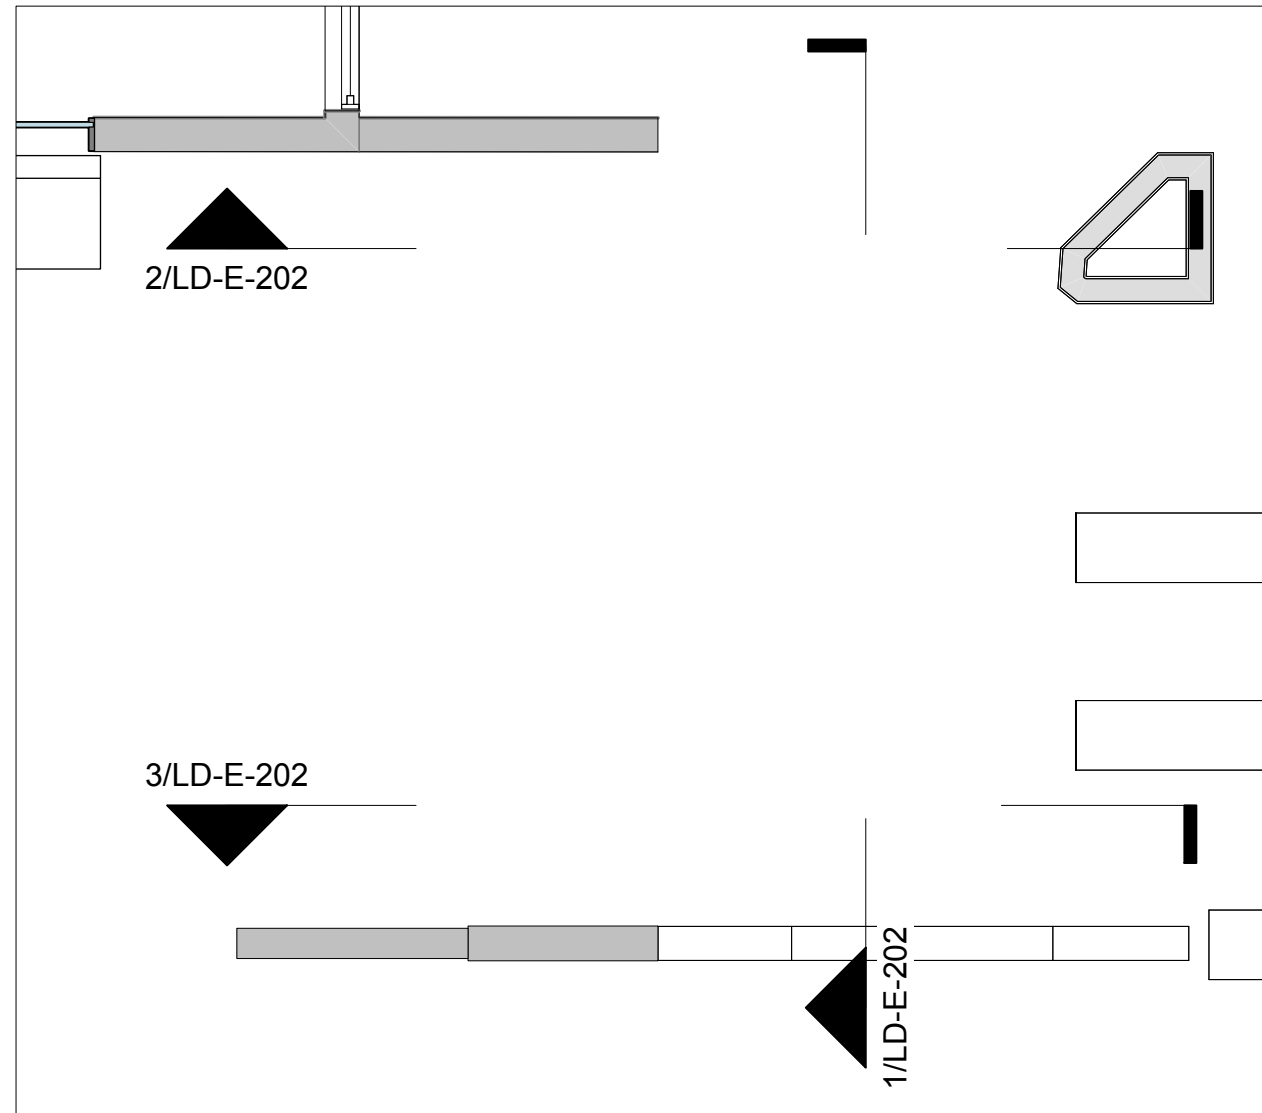

1 Keyplan
Scale: 1:500

2 General Arrangement (Existing)
Scale: 1:50

Planning Issue

A3 sheet size

Check all dimensions on site and report discrepancies to the designer

This drawing is protected by copyright. The design of any article recorded in this drawing is protected by design right and the information contained in this drawing is confidential. This drawing may not be reproduced without permission

A	27/01/25	Minor revisions. Planning Issue
rev	date	notes

8 Bibury Crescent
Westbury-on-Trym
Bristol BS9 4PW

M: 07900 910992
E: kenton@story-design.co.uk

title
date
scale
drg no.

SOAS Library

Level D - Existing Librarian Hub Space
18.12.24

AS NOTED

J1163/ LD-P-041 /A