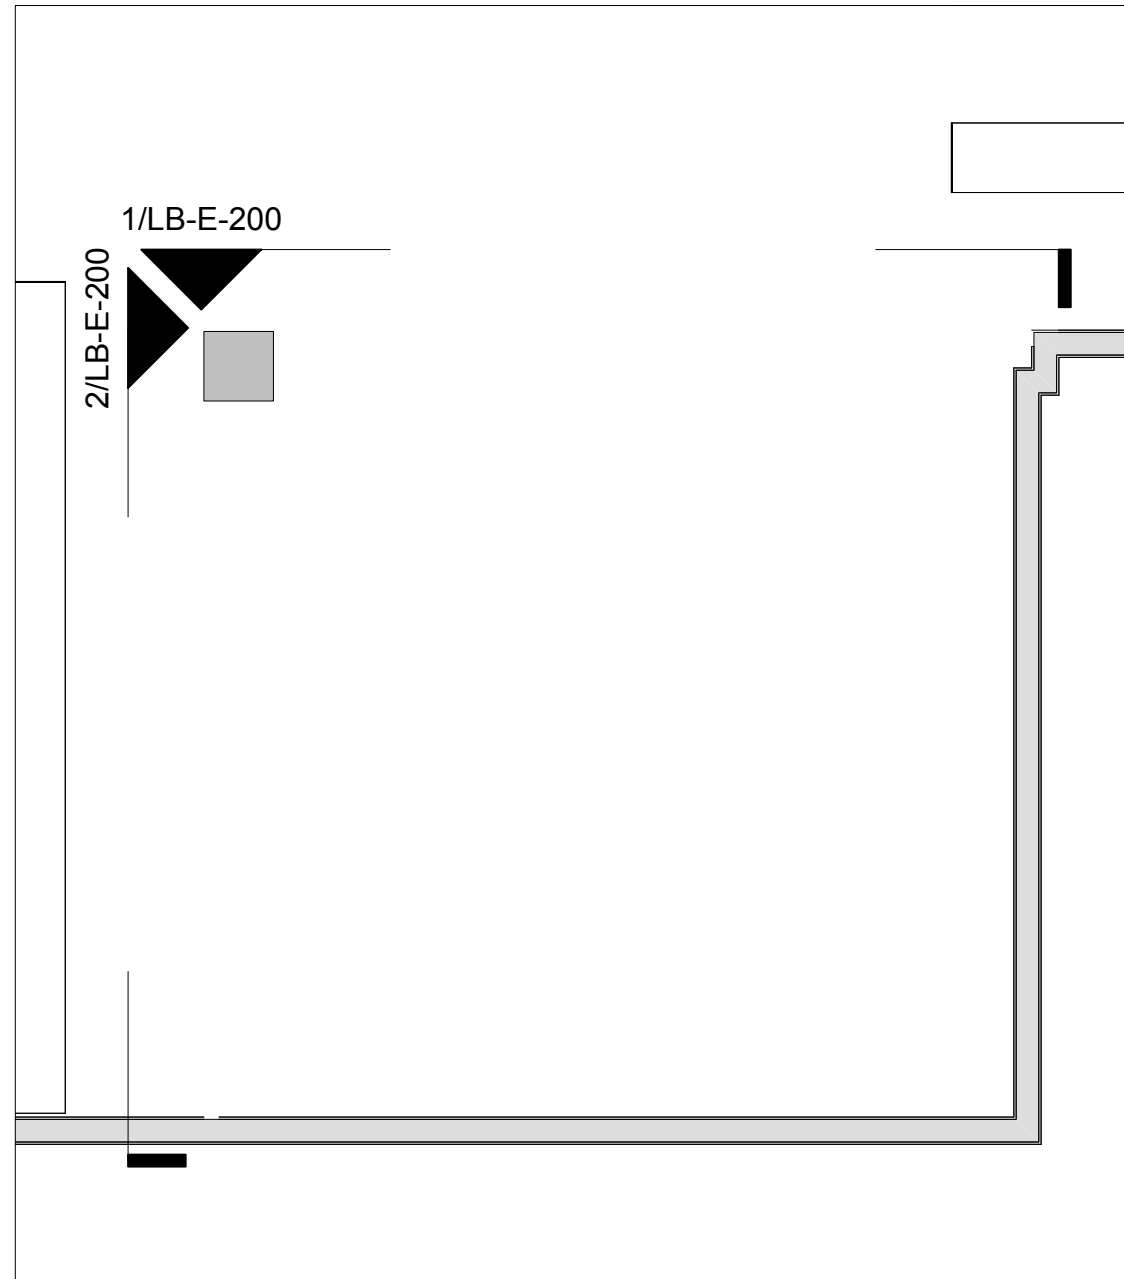

1 Keyplan
Scale: 1:500

2 General Arrangement (Existing)
Scale: 1:50

Planning Issue

A3 sheet size

Check all dimensions on site and report discrepancies to the designer

This drawing is protected by copyright. The design of any article recorded in this drawing is protected by design right and the information contained in this drawing is confidential. This drawing may not be reproduced without permission

rev	date	notes
A	27/01/25	Minor revisions. Planning Issue

8 Bibury Crescent
Westbury-on-Trym
Bristol BS9 4PW

M: 07900 910992
E: kenton@story-design.co.uk

title
date
scale
drg no.

SOAS Library

Level B - Existing Librarian Hub Space
18.12.24