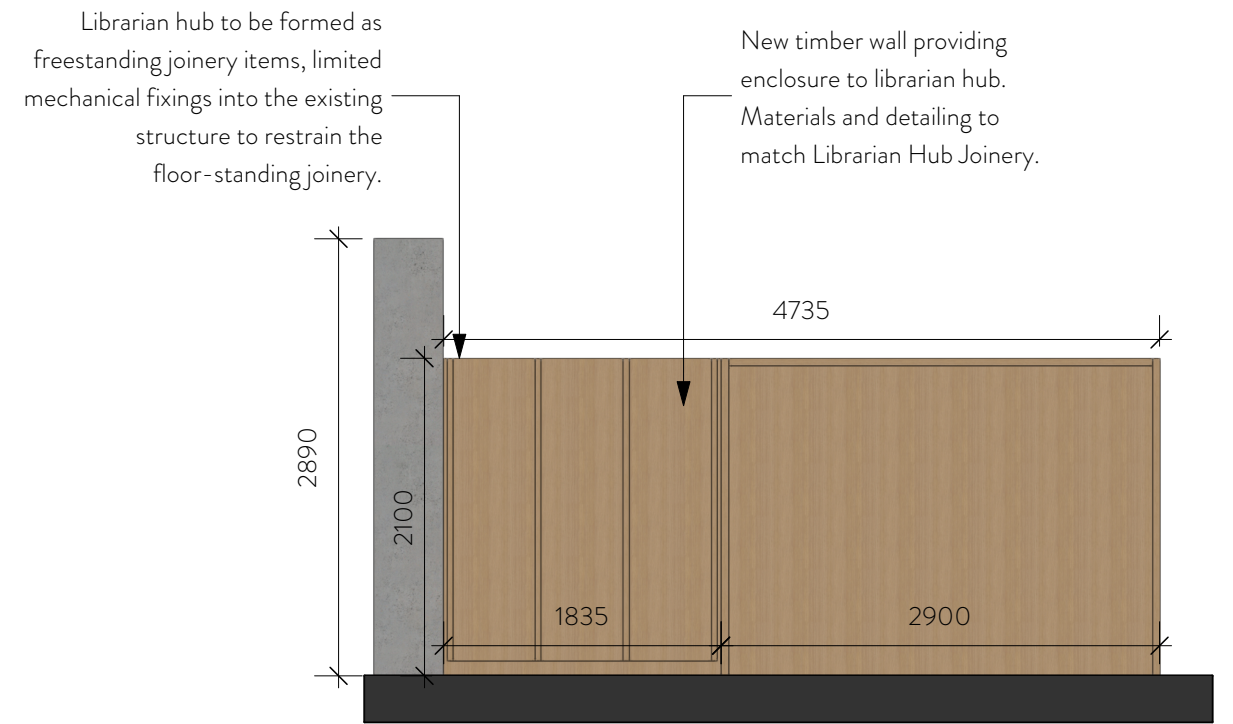

1 Front of Desk
Scale: 1:50

2 Joinery Wall Panel
Scale: 1:50

3 Back of Front Desk
Scale: 1:50

Bespoke work bench with storage and shelving. Space for a librarian to work/process.

4 Workbench & Wall Panel
Scale: 1:50

A rev

23/01/25 date

Updates to Librarian Hub design, Level C & D hubs moved to new location.

8 Bibury Crescent
Westbury-on-Trym
Bristol BS9 4PW

M: 07900 910992
E: kenton@story-design.co.uk

title
date
scale
drg no.

SOAS Library

Level B Librarian Hub Elevations
18.12.24
1:50

J1163/ LB-E-206/A