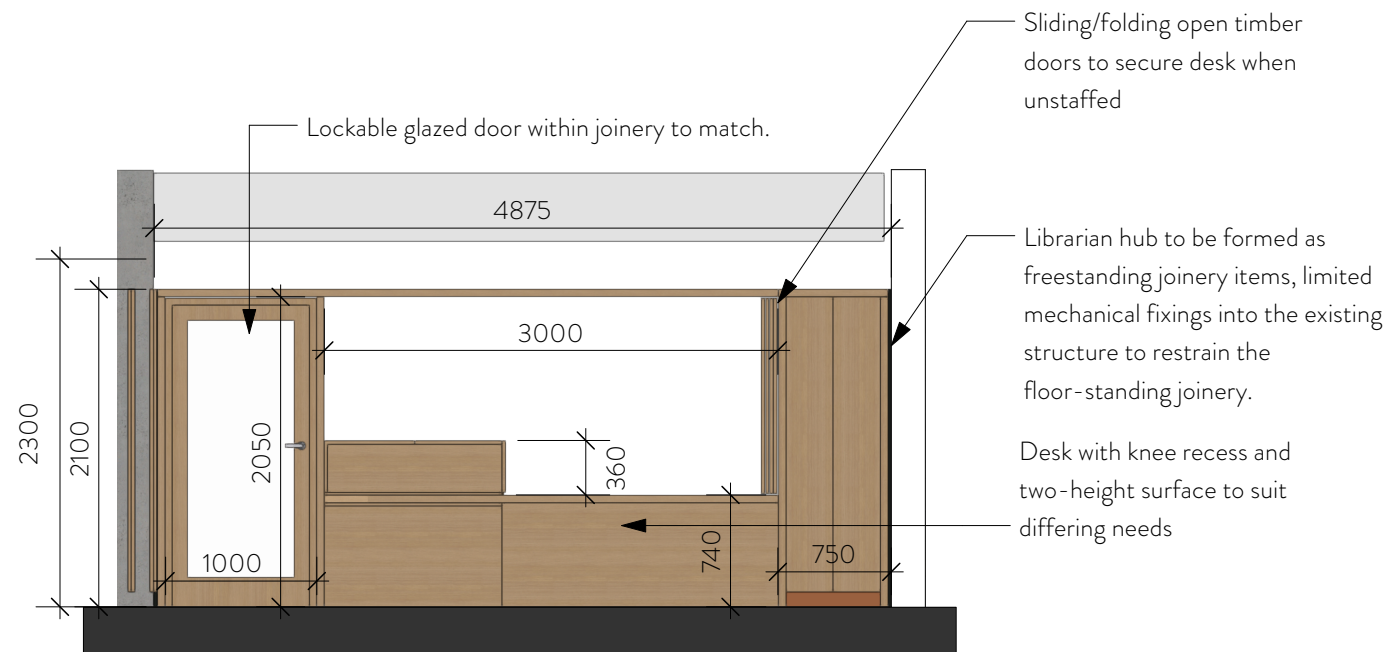

1 Front of Desk
Scale: 1:50

2 Joinery Wall Panel
Scale: 1:50

3 Back of Front Desk
Scale: 1:50

Bespoke work bench with storage and shelving. Space for a librarian to work/process.

4 Workbench & Wall Panel
Scale: 1:50