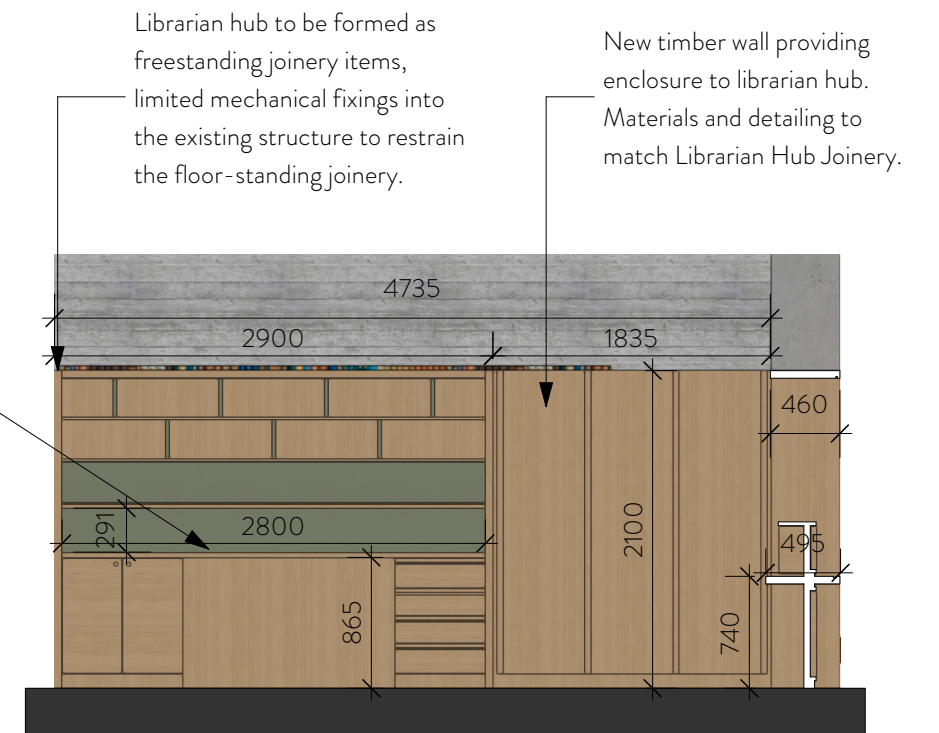

1 Front of Desk
Scale: 1:50

2 Joinery Wall Panel
Scale: 1:50

3 Back of Front Desk
Scale: 1:50

Bespoke work bench with storage and shelving. Space for a librarian to work/process.

4 Workbench & Wall Panel
Scale: 1:50

A rev

23/01/25 date

Updates to Librarian Hub design, Level C & D hubs moved to new location.

8 Bibury Crescent
Westbury-on-Trym
Bristol BS9 4PW

M: 07900 910992
E: kenton@story-design.co.uk

title
date
scale
drg no.

SOAS Library

Level B Librarian Hub Elevations
18.12.24
1:50

J1163/ LB-E-206/A