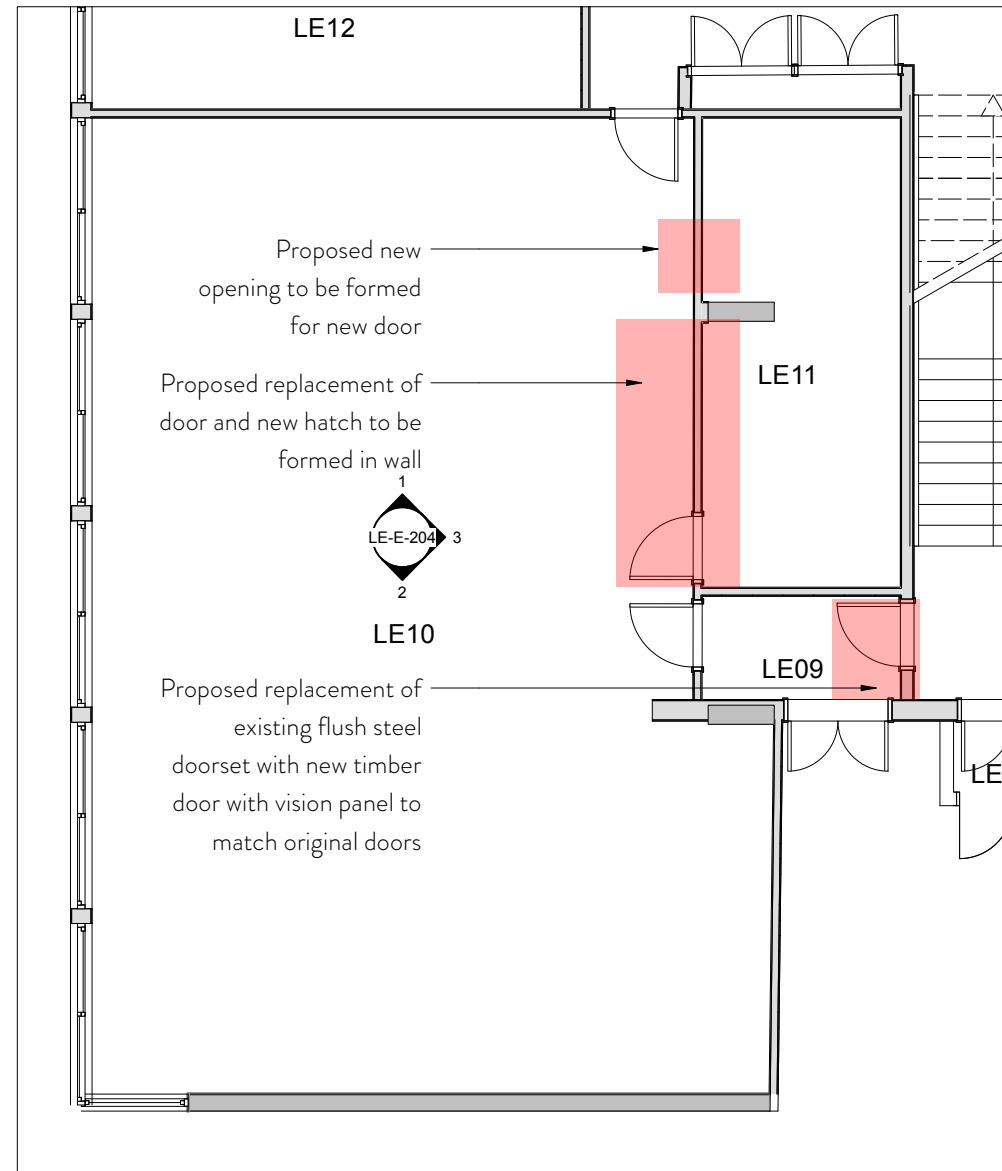

1 Keyplan
Scale: 1:500

2 General Arrangement (Existing)
Scale: 1:100

Existing Librarian office LE10

Existing flush door leading to lobby LE09

A3 sheet size

Check all dimensions on site and report discrepancies to the designer