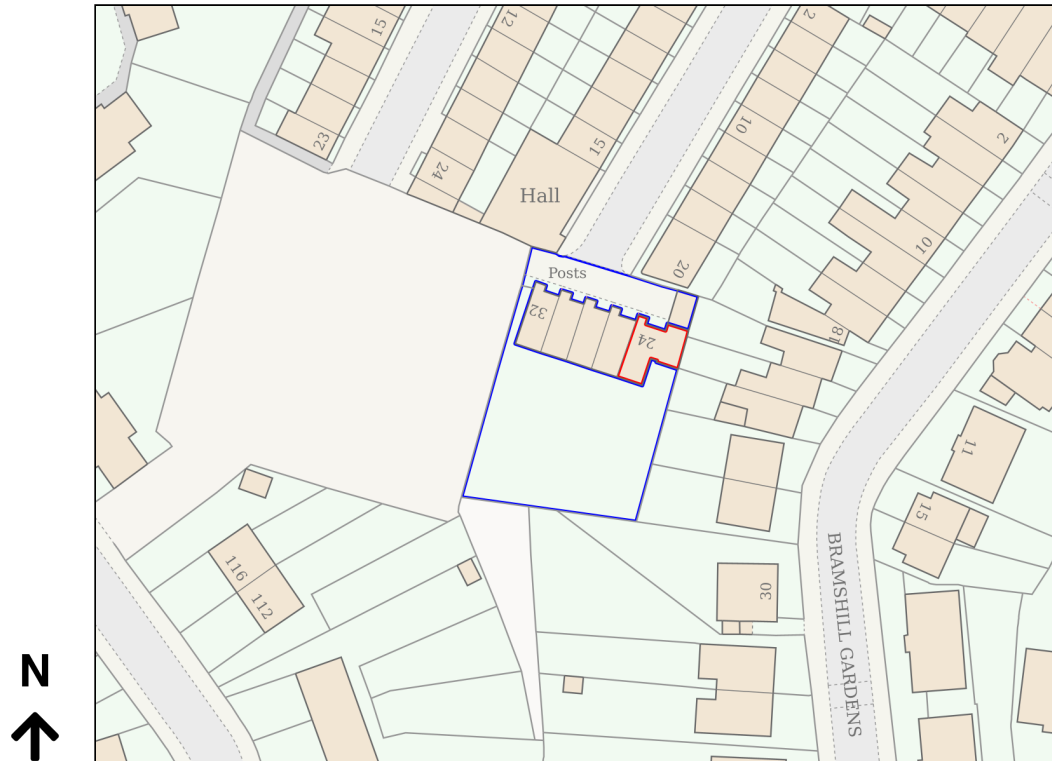

Location Plan

Site Address: 24, Winscombe Street, London, N19 5DG

Date Produced: 31-Jan-2025

Scale: 1:1250 @A4

Planning Portal Reference: PP-13739122v1