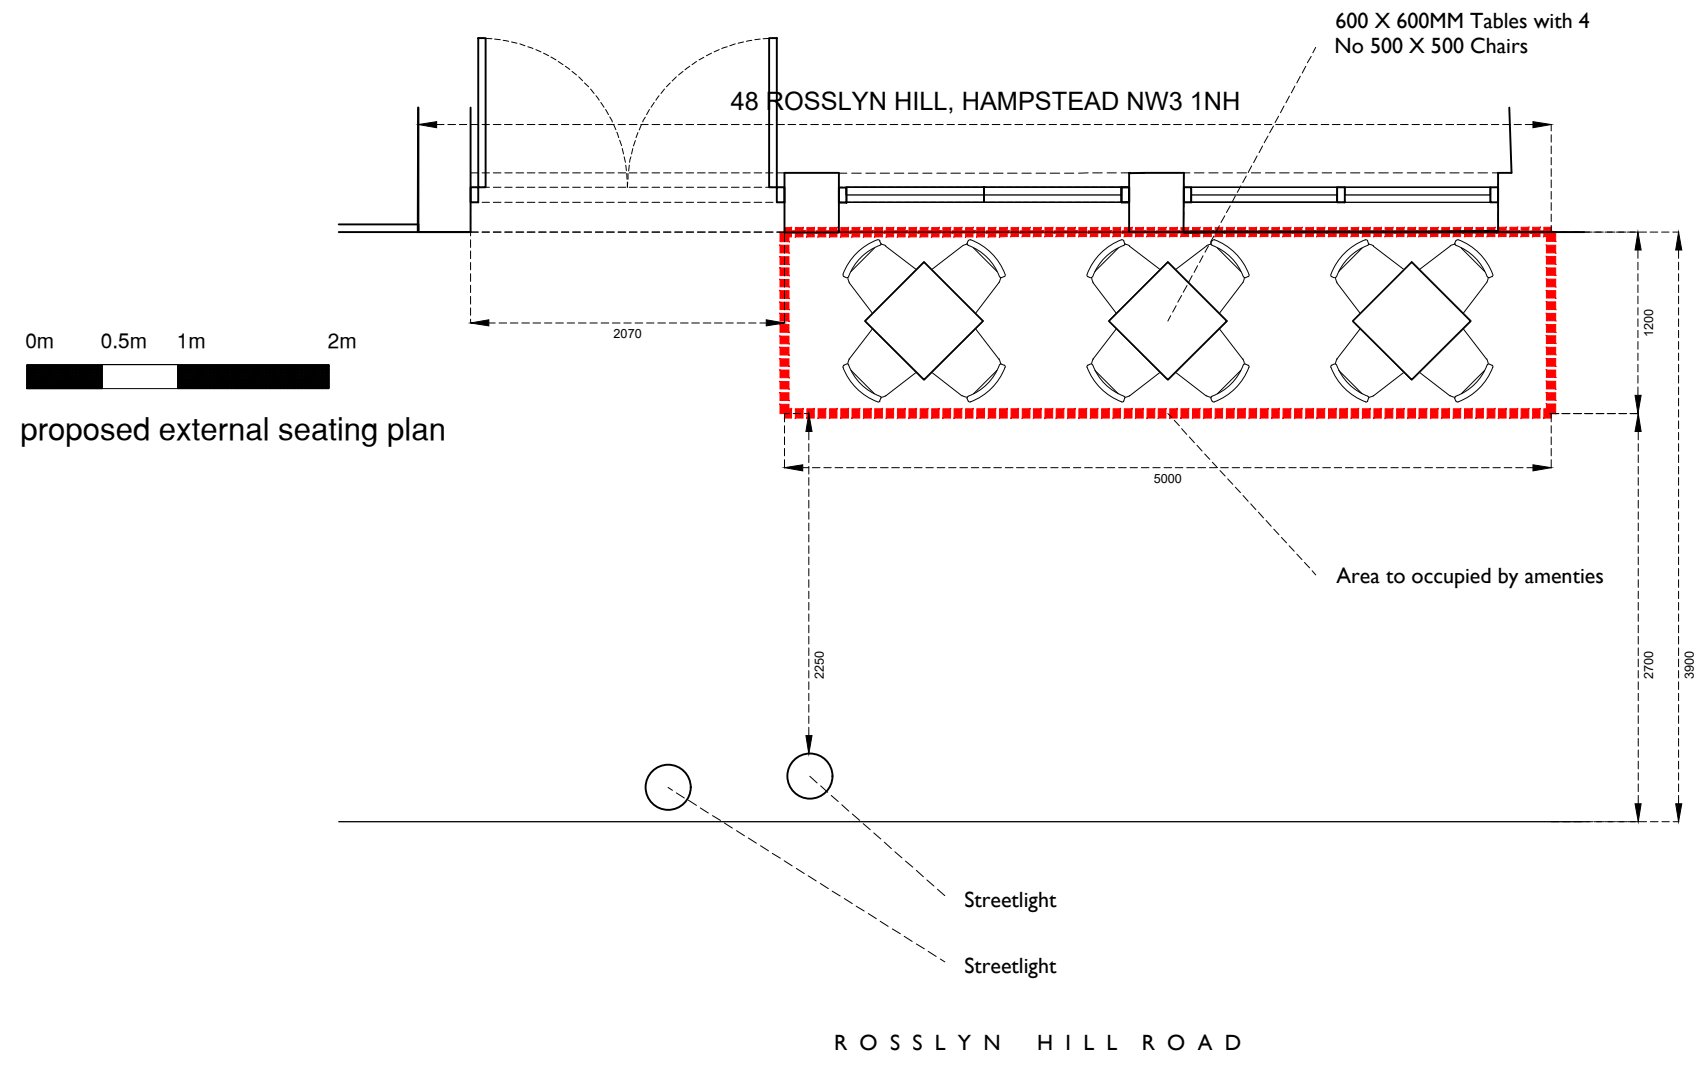

Revision / Risk Assessment No.	Init.	Date
-----	--	--/--

Blackdog

Restaurant & Bar Design Awards

hello@blackdogdesign.co.uk | blackdogdesign.co.uk | 01279 354 842

Client

Project Title

Oak & Poppy
48 Rosslyn Hill
Hampstead NW3 1NH

Drawing Title

STREET LICENSE
External Seating
APPLICATION

Scale	Date	Drawn By
1/50 @ A3	Sept 2021	-
Project No.	Drawing No.	Revision
BKDG 95	SHT10	-