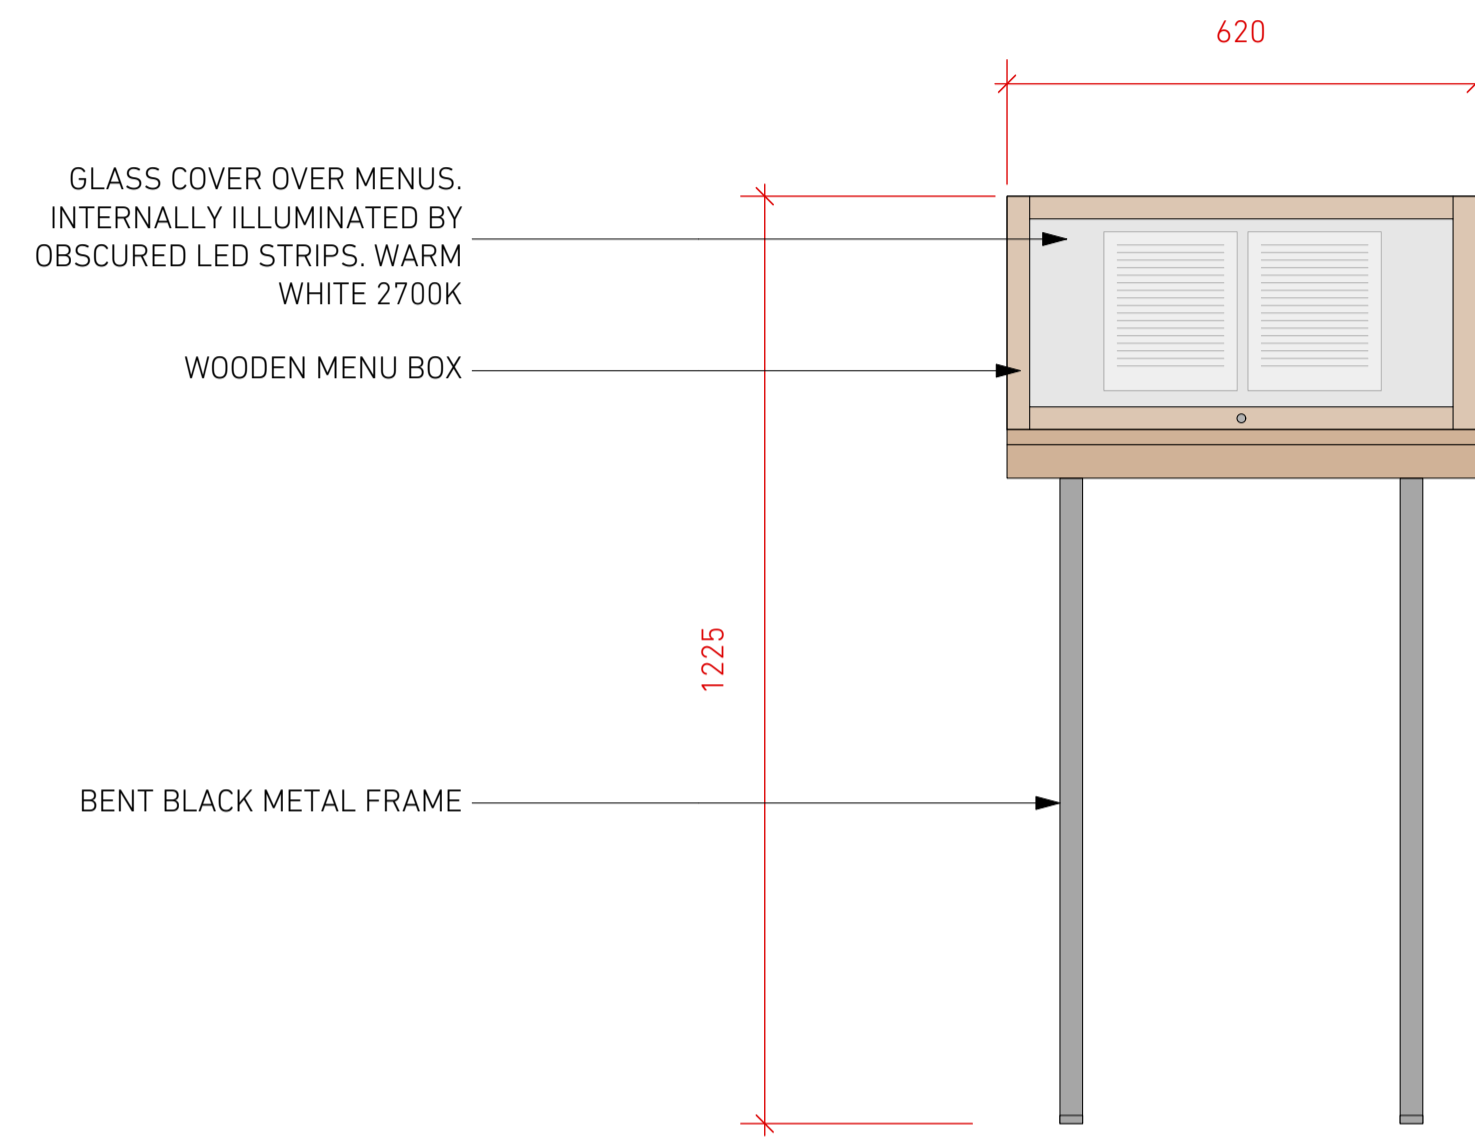

1 FRONT ELEVATION

3 SIDE ELEVATION

2 PLAN

| | | |
|----------------------------|------|-------|
| A 28/11/24 GENERAL UPDATES | | |
| REVISION | DATE | NOTES |

| | | |
|---------|---------------------|------------------|
| FOR | WSH RESTAURANTS | |
| PROJECT | 76 CHARLOTTE STREET | PROJECT NO. 2403 |
| STATUS | FOR INFORMATION | |
| SCALE | 1:10@A1 | DATE 11/11/2024 |
| | 1:20@A3 | |

| | | |
|-------------|------------------|------------|
| TITLE | MENU BOX DETAILS | |
| DRAWING NO. | (PL)05 | REVISION A |