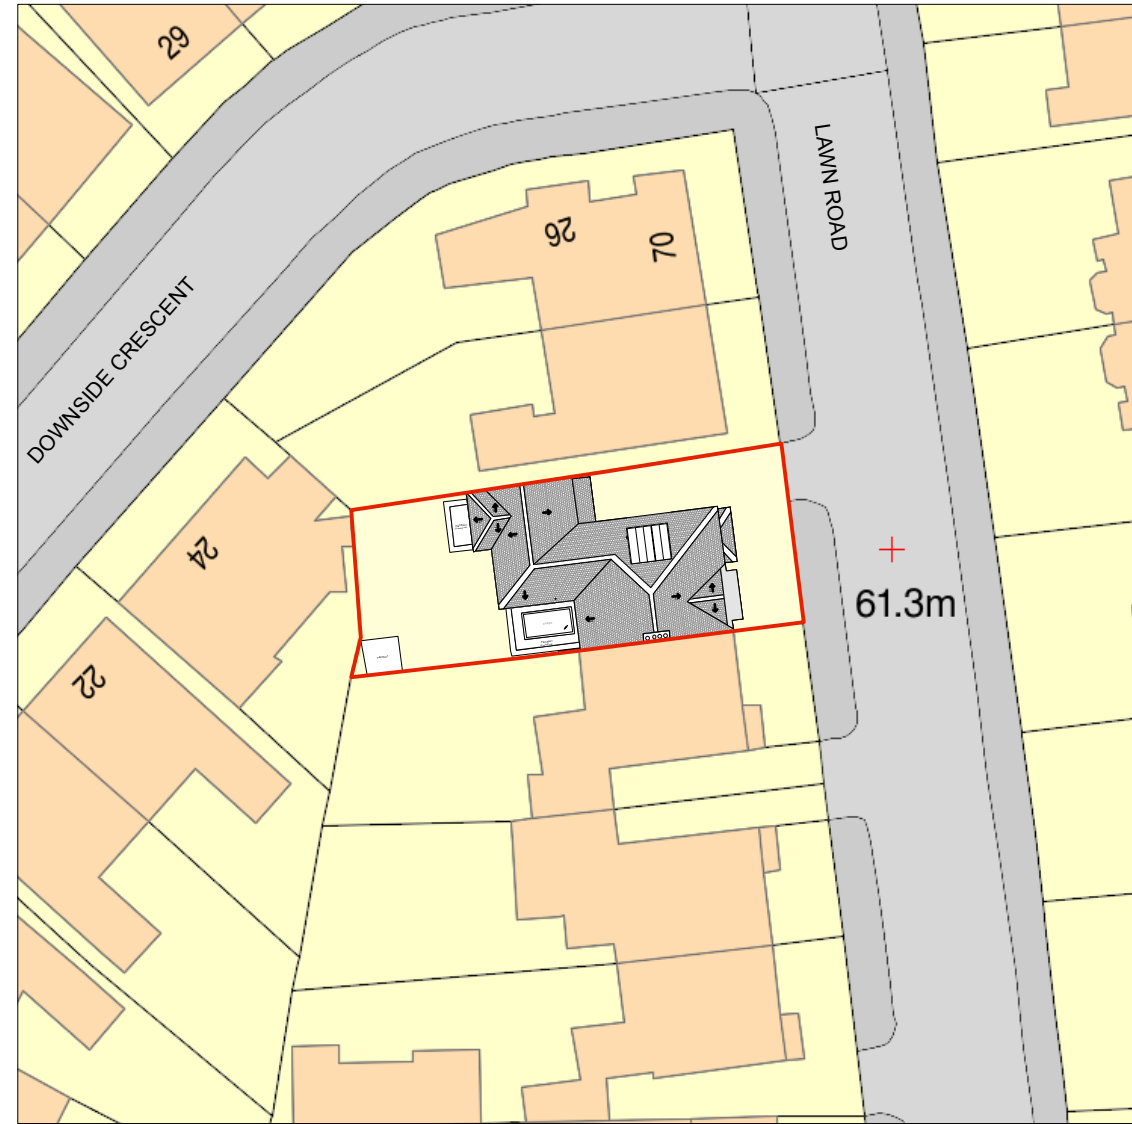

Site Location Plan (OS Map)
1:1250

Site Block Plan (Proposed)
1:500

Rev: 00	Date: 27.01.25	Description: Issue For Planning
NOTES: Do not scale from this drawing. All dimensions in millimeters. All dimensions to be checked on site. All omissions and discrepancies to be reported to the architect immediately. This drawing is © betterPAD.		

Project:	72 Lawn Road NW3 2XB
Dwg no:	2403 / PL.00
Drawing:	Site Location Plan and Site Block Plan
Date:	January 2025
Scale:	As shown @ A3
C	D
bp	bp
Rev:	00

better PAD

love your home

W www.betterpad.co.uk
E hello@betterpad.co.uk