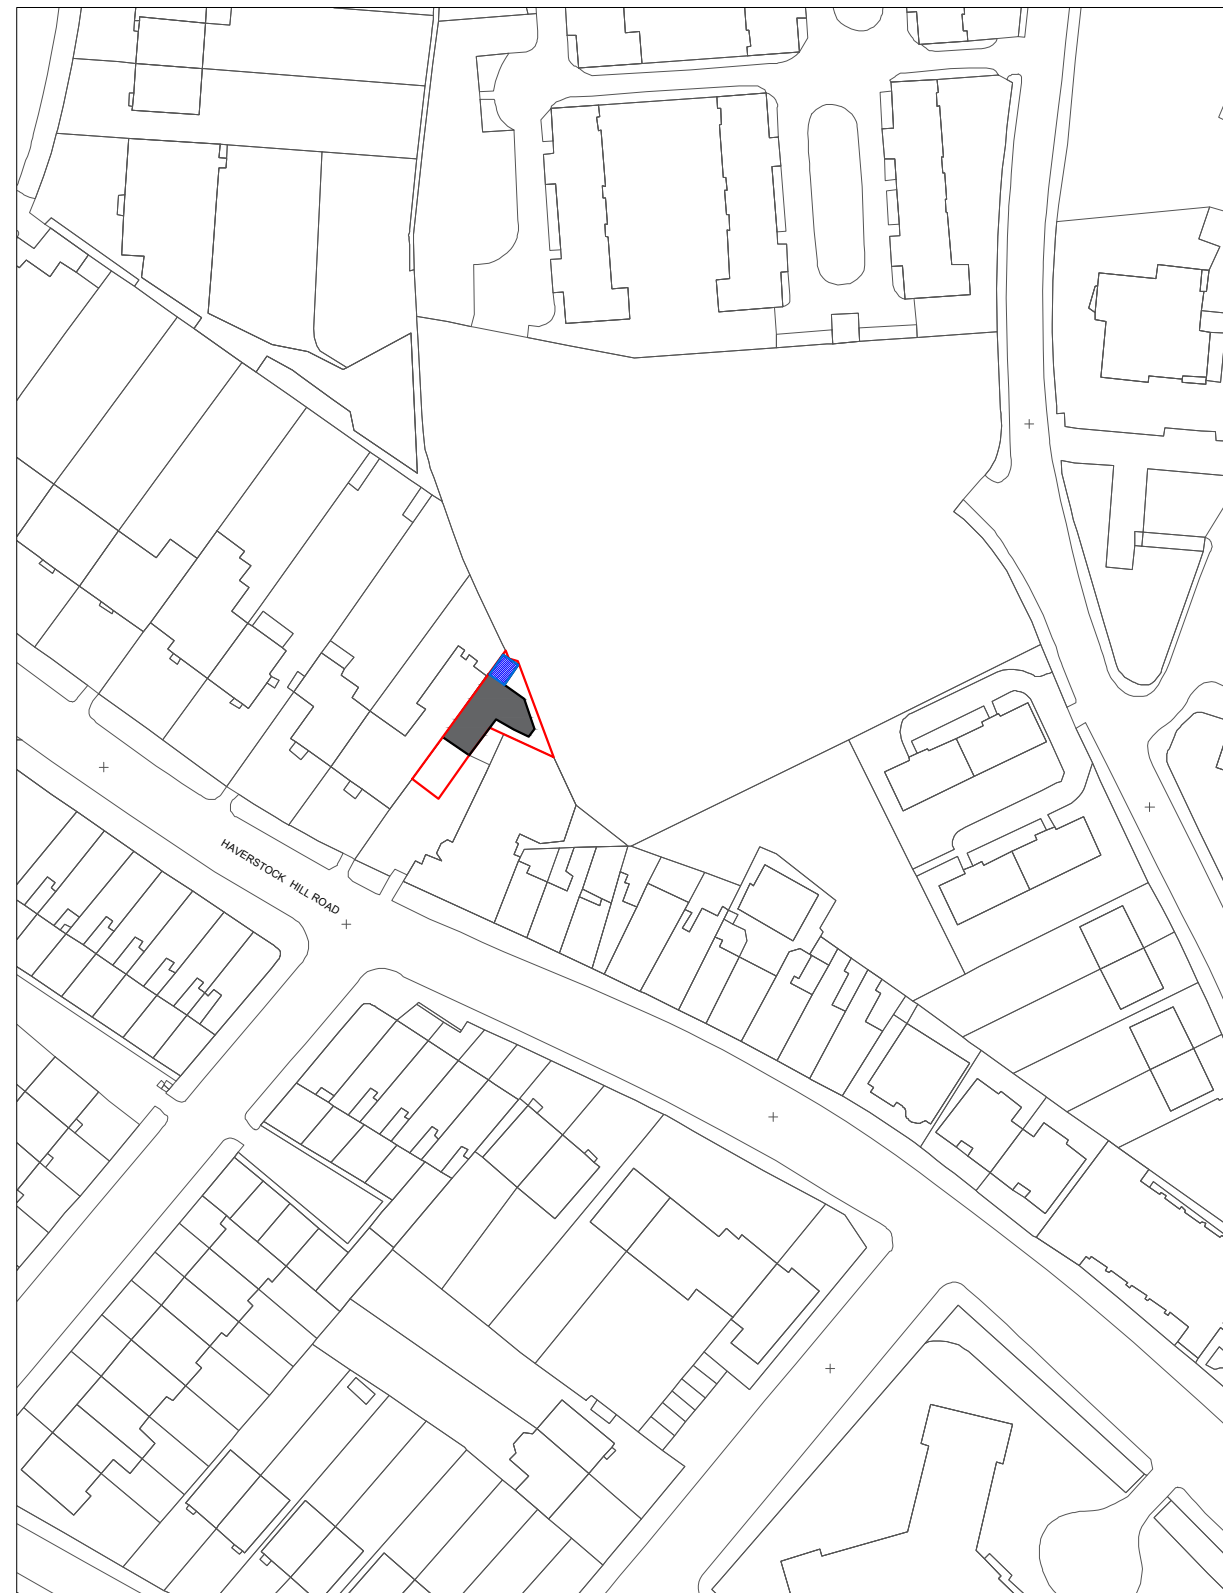

EXISTING LOCATION PLAN
scale 1:1250

PROPOSED LOCATION PLAN
scale 1:1250

CLIENT Simon Moseley	NOTES			SCALE 1:1250 @ A3	DATE 22.01.2025
PROJECT 5 HAY MEWS, NW3 2BG, London	VERSION A	DESCRIPTION PLANNING DRAWINGS	DATE -	DRAWN MK	VERSION A
TITLE EXISTING AND PROPOSED LOCATION PLAN				SHEET REF. NO 5 HM 01	