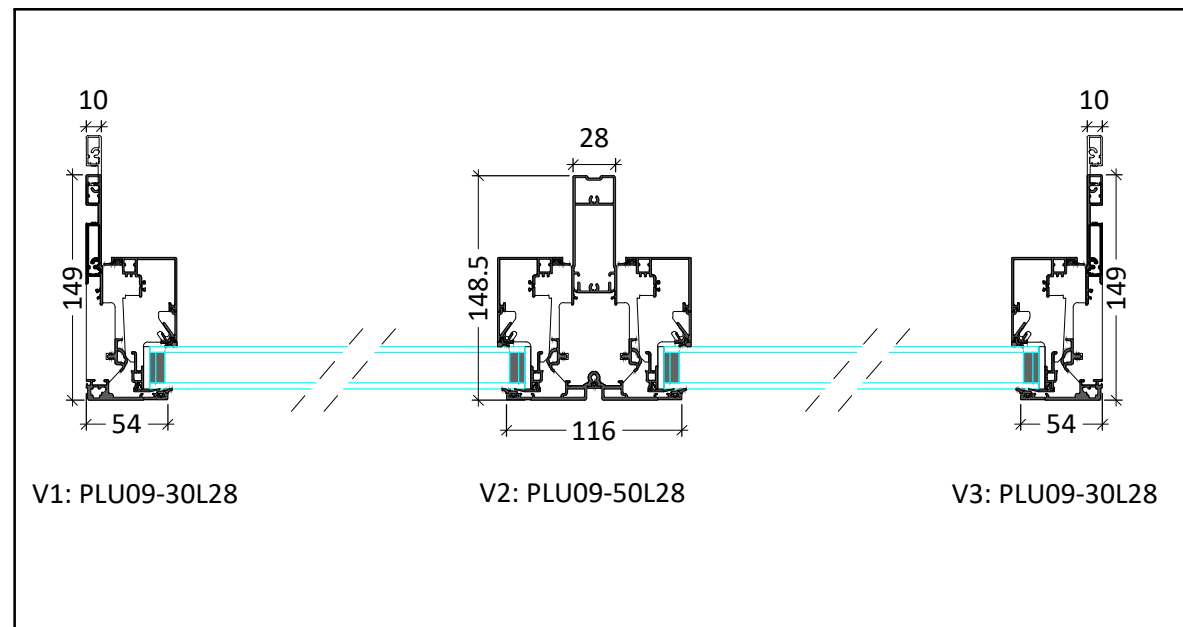

PLAN

ELEVATION

Scale 1:20

SECTION DETAILS

Scale 1:5

Brand: Ideal Combi Futura+  
 IC Side hung and Fixed Light  
 Typical Aluminium Window  
 Colour: RAL 7016, Dark Grey

Location: South Elevation

PLANNING

Scale 1/5, 1/20@A3      Date 10/01/25

Drawn By SA

Project No.	Drawing No.	Revision
2412-01	D201-7	P1

Drawing title  
 Conditions 3  
 Window Type\_5