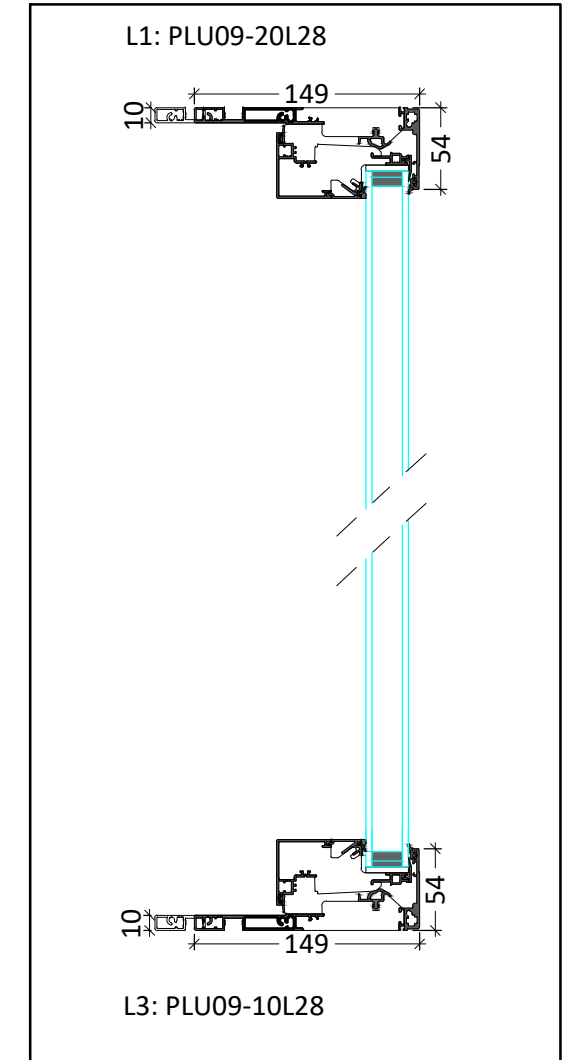

PLAN

ELEVATION

Scale 1:20

SECTION DETAILS

Scale 1:5

Brand: Ideal Combi Futura+  
 IC Side hung and Fixed Light  
 Typical Aluminium Window  
 Colour: RAL 7016, Dark Grey

Location: South Elevation

PLANNING

Scale 1/5, 1/20@A3      Date 10/01/25

Drawn By SA

Project No.	Drawing No.	Revision
2412-01	D201-7	P1

Drawing title  
 Conditions 3  
 Window Type\_5