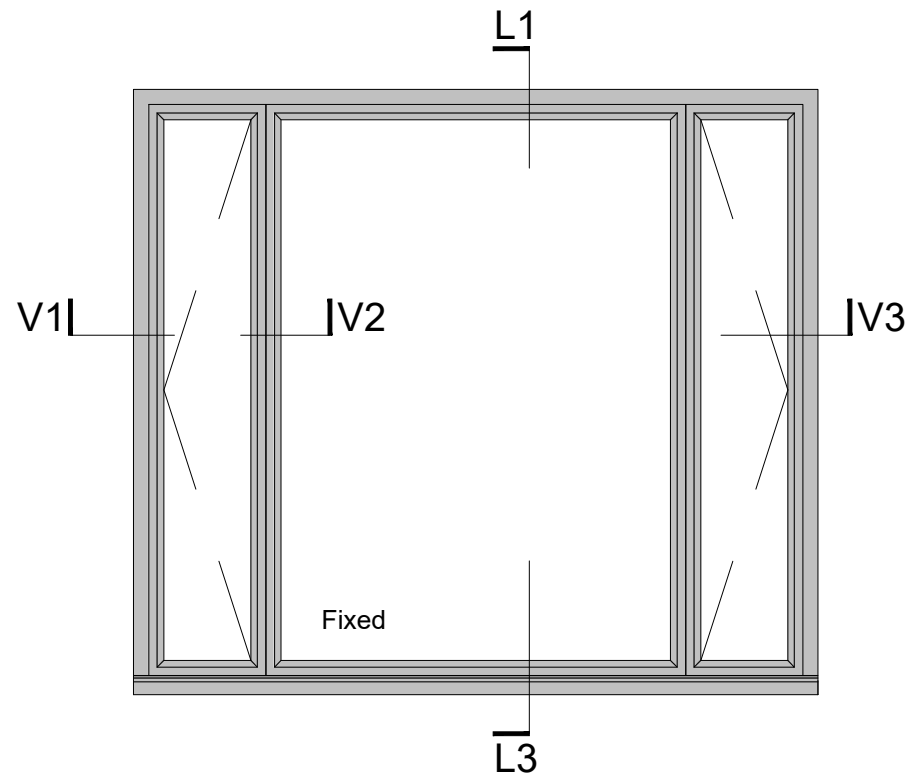

PLAN

ELEVATION

Scale 1:20

SECTION DETAILS

Scale 1:5

Brand: Ideal Combi Futura+  
 IC Side hung and Fixed Light  
 Typical Aluminium Window  
 Colour: RAL 7016, Dark Grey

Location: South Elevation

PLANNING

Scale 1/5, 1/20@A3      Date 10/01/25

Drawn By SA

Project No.	Drawing No.	Revision
2412-01	D201-7	P1

Drawing title  
 Conditions 3  
 Window Type\_5