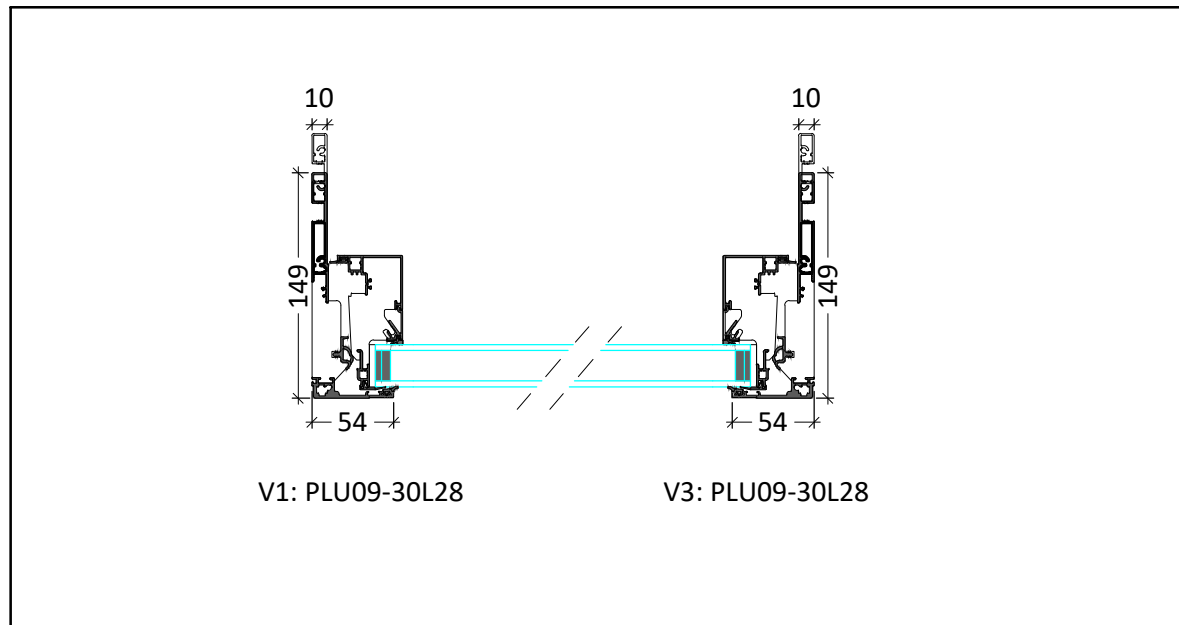

PLAN

ELEVATION

Scale 1:20

Brand: Ideal Combi Futura+
 IC Side hung with Fixed Light
 Typical Aluminium Window
 Colour: RAL 7016, Dark Grey
 Location: North, West Elevations

SECTION DETAILS

Scale 1:5

PLANNING