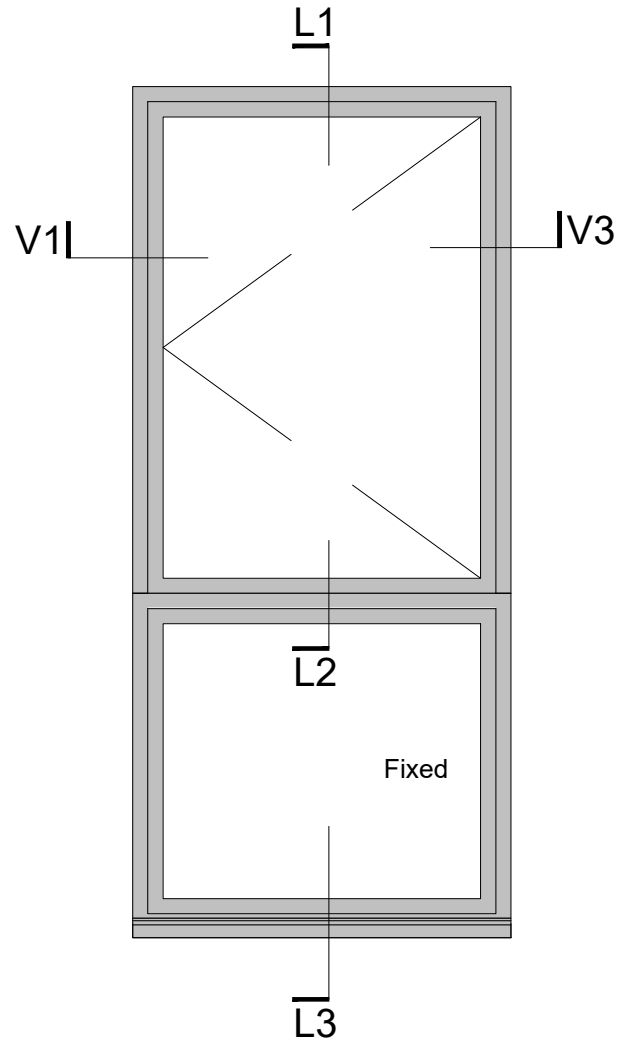

PLAN

ELEVATION

Scale 1:20

Brand: Ideal Combi Futura+
 IC Side hung with Fixed Light
 Typical Aluminium Window
 Colour: RAL 7016, Dark Grey
 Location: North, West Elevations

SECTION DETAILS

Scale 1:5

PLANNING

Rev.	Date	Notes
P1	10/01/25	First Issue

ACKMAN ARCHITECTURE + DESIGN
 Web: www.ackman.co.uk
 E-mail: info@ackman.co.uk

Project 1-3 Ferdinand Place, NW1
 Scale 1/5, 1/20@A3 Date 10/01/25
 Drawn By SA

Project No. 2412-01 Drawing No. D201-6 Revision P1

Drawing title
 Conditions 3
 Window Type_4