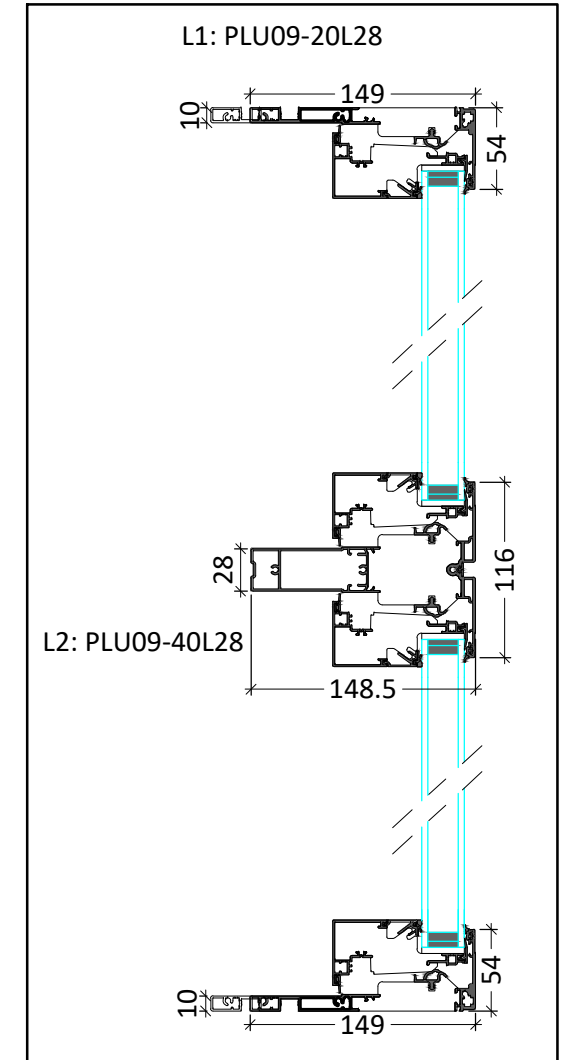

PLAN

ELEVATION

Scale 1:20

Brand: Ideal Combi Futura+
 IC Side hung with Fixed Light
 Typical Aluminium Window
 Colour: RAL 7016, Dark Grey
 Location: North, West Elevations

SECTION DETAILS

Scale 1:5

PLANNING

Rev.	Date	Notes
P1	10/01/25	First Issue

ACKMAN ARCHITECTURE + DESIGN
 Web: www.ackman.co.uk
 E-mail: info@ackman.co.uk

Project 1-3 Ferdinand Place, NW1
 Scale 1/5, 1/20@A3 Date 10/01/25
 Drawn By SA

Project No. 2412-01 Drawing No. D201-6 Revision P1

Drawing title
 Conditions 3
 Window Type_4