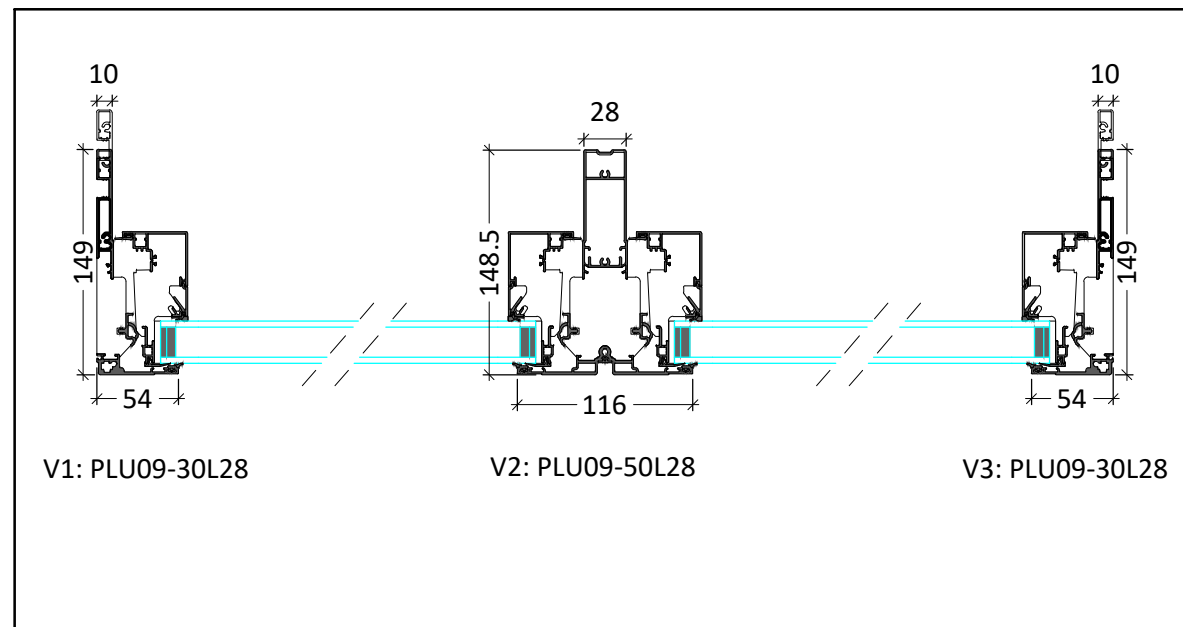

PLAN

ELEVATION

Scale 1:20

SECTION DETAILS

Scale 1:5

Brand: Ideal Combi Futura+
 IC Fixed Light
 Typical Aluminium Window
 Colour: RAL 7016, Dark Grey
 Location: East, Elevation

PLANNING

Rev.	Date	Notes
P1	10/01/25	First Issue