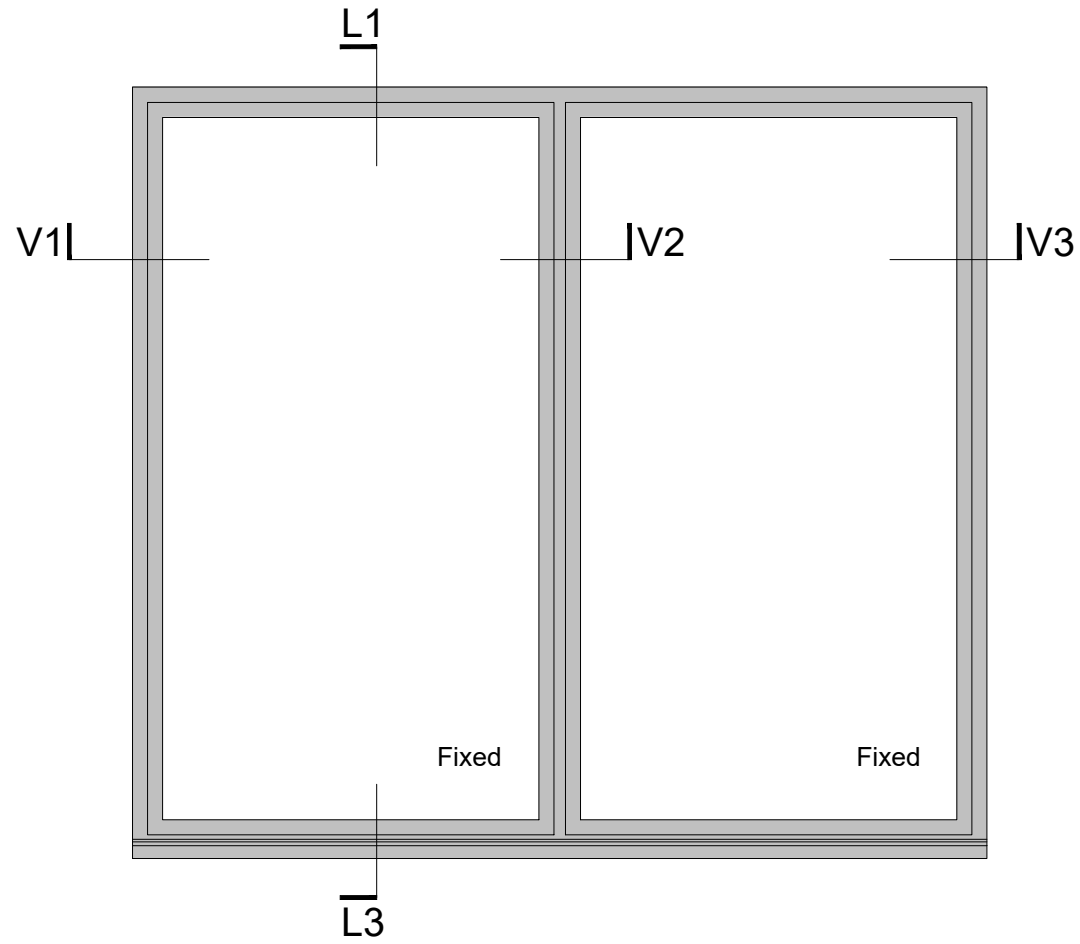

PLAN

ELEVATION

Scale 1:20

SECTION DETAILS

Scale 1:5

Brand: Ideal Combi Futura+
 IC Fixed Light
 Typical Aluminium Window
 Colour: RAL 7016, Dark Grey
 Location: East, Elevation

PLANNING

Rev.	Date	Notes
P1	10/01/25	First Issue

Drawing title
 Conditions 3
 Window Type_3