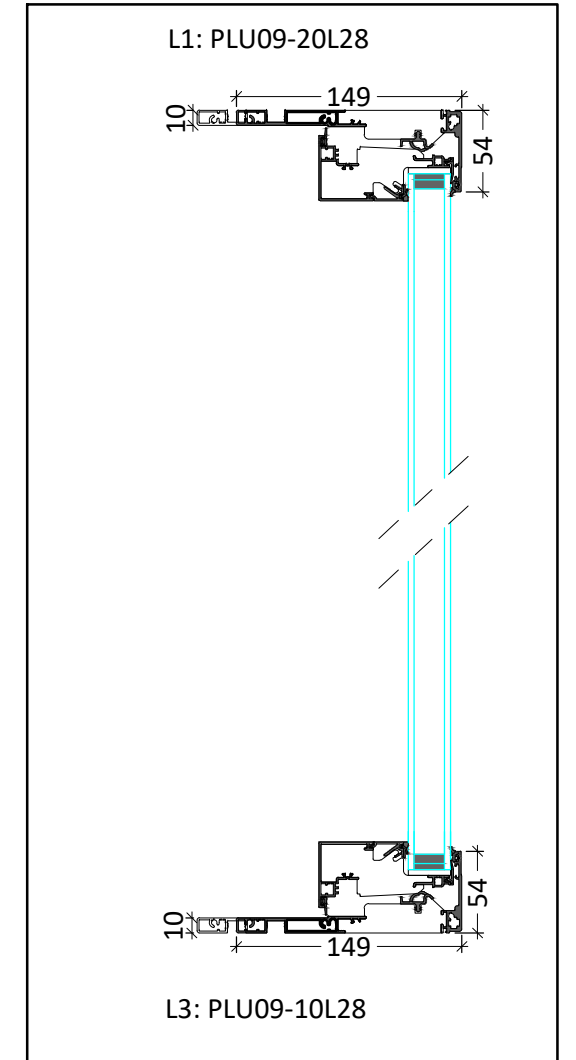

PLAN

ELEVATION

Scale 1:20

SECTION DETAILS

Scale 1:5

Brand: Ideal Combi Futura+
 IC Fixed Light
 Typical Aluminium Window
 Colour: RAL 7016, Dark Grey
 Location: East, Elevation

PLANNING

Rev.	Date	Notes
P1	10/01/25	First Issue

ACKMAN ARCHITECTURE + DESIGN

Web: www.ackman.co.uk
 E-mail: info@ackman.co.uk

Project 1-3 Ferdinand Place, NW1

Scale 1/5, 1/20@A3 Date 10/01/25

Drawn By SA

Project No.	Drawing No.	Revision
2412-01	D201-5	P1