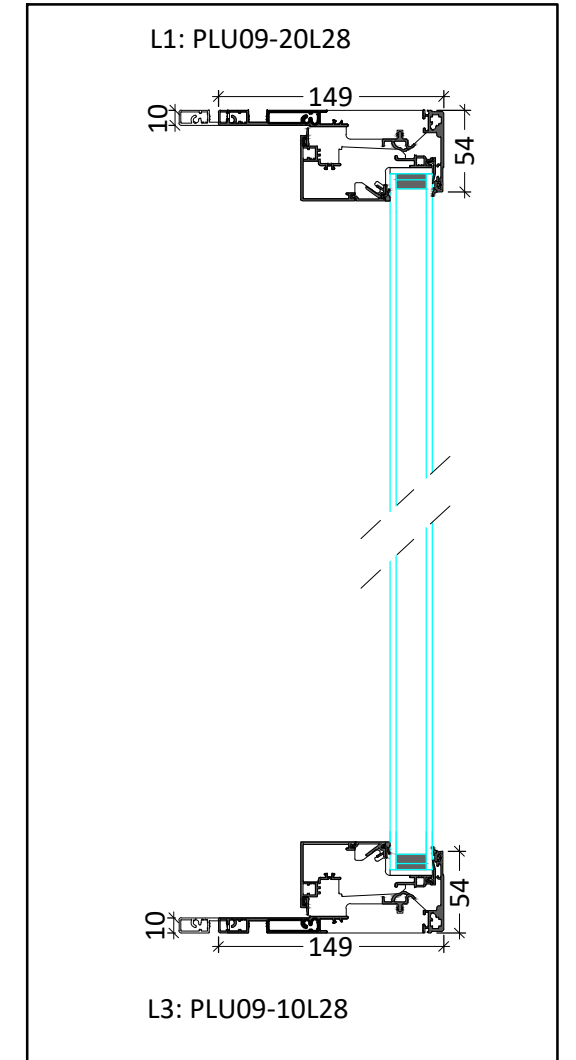

PLAN

ELEVATION

Scale 1:20

SECTION DETAILS

Scale 1:5

Brand: Ideal Combi Futura+
 IC Side hung,
 Typical Aluminium Window
 Colour: RAL 7016, Dark Grey

Location: East, South, North, West
 Elevations

Inward Opening

PLANNING

Rev.	Date	Notes
P1	10/01/25	First Issue

ACKMAN ARCHITECTURE + DESIGN

Web: www.ackman.co.uk
 E-mail: info@ackman.co.uk

Project 1-3 Ferdinand Place, NW1

Scale 1/5, 1/20@A3 Date 10/01/25

Drawn By SA

Project No. 2412-01	Drawing No. D201-4	Revision P1
------------------------	-----------------------	----------------