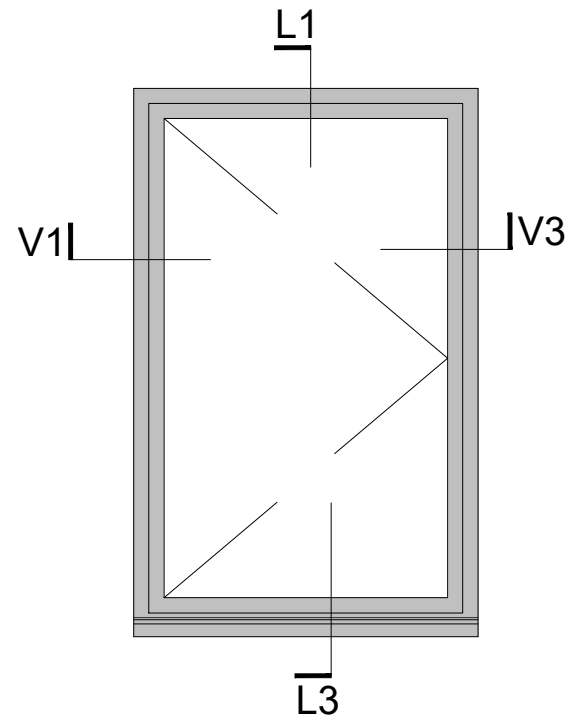

PLAN

ELEVATION

Scale 1:20

SECTION DETAILS

Scale 1:5

Brand: Ideal Combi Futura+
 IC Side hung,
 Typical Aluminium Window
 Colour: RAL 7016, Dark Grey

Location: East, South, North, West
 Elevations

Inward Opening

PLANNING

Rev.	Date	Notes
P1	10/01/25	First Issue

ACKMAN ARCHITECTURE + DESIGN

Web: www.ackman.co.uk
 E-mail: info@ackman.co.uk

Project 1-3 Ferdinand Place, NW1

Scale 1/5, 1/20@A3 Date 10/01/25

Drawn By SA

Project No. 2412-01	Drawing No. D201-4	Revision P1
------------------------	-----------------------	----------------