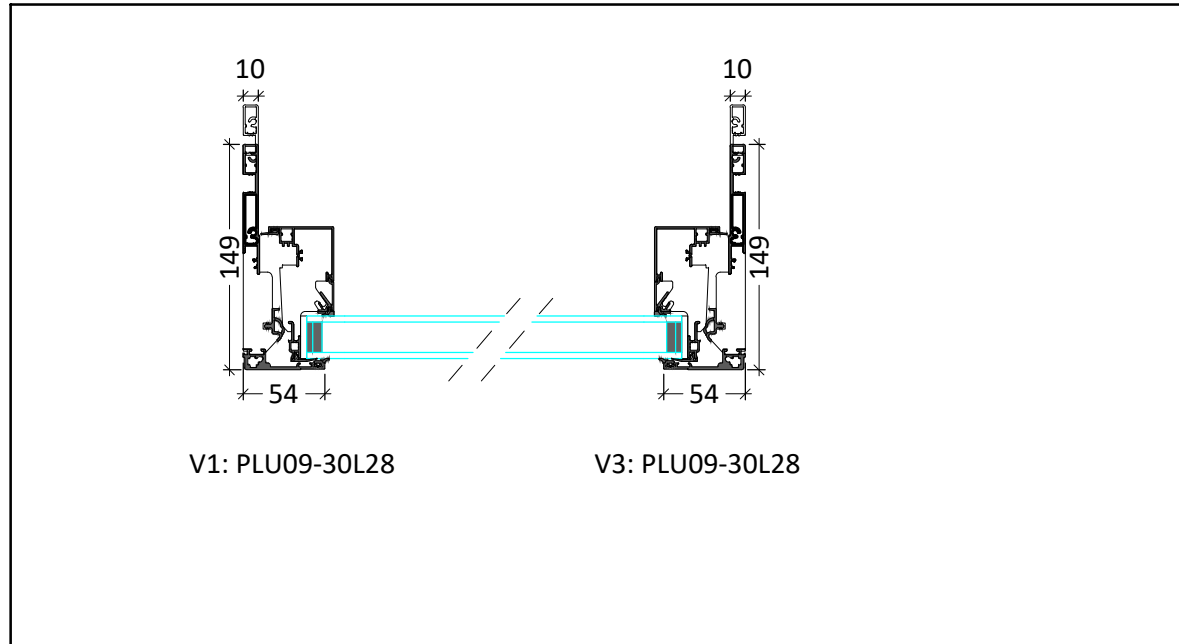

PLAN

ELEVATION

Scale 1:20

SECTION DETAILS

Scale 1:5

Brand: Ideal Combi Futura+
 IC Side hung,
 Typical Aluminium Window
 Colour: RAL 7016, Dark Grey

Location: East, South, North, West
 Elevations

Inward Opening

PLANNING

Rev.	Date	Notes
P1	10/01/25	First Issue

ACKMAN ARCHITECTURE + DESIGN

Web: www.ackman.co.uk
 E-mail: info@ackman.co.uk

Project 1-3 Ferdinand Place, NW1

Scale 1/5, 1/20@A3 Date 10/01/25

Drawn By SA

Project No. 2412-01	Drawing No. D201-4	Revision P1
------------------------	-----------------------	----------------