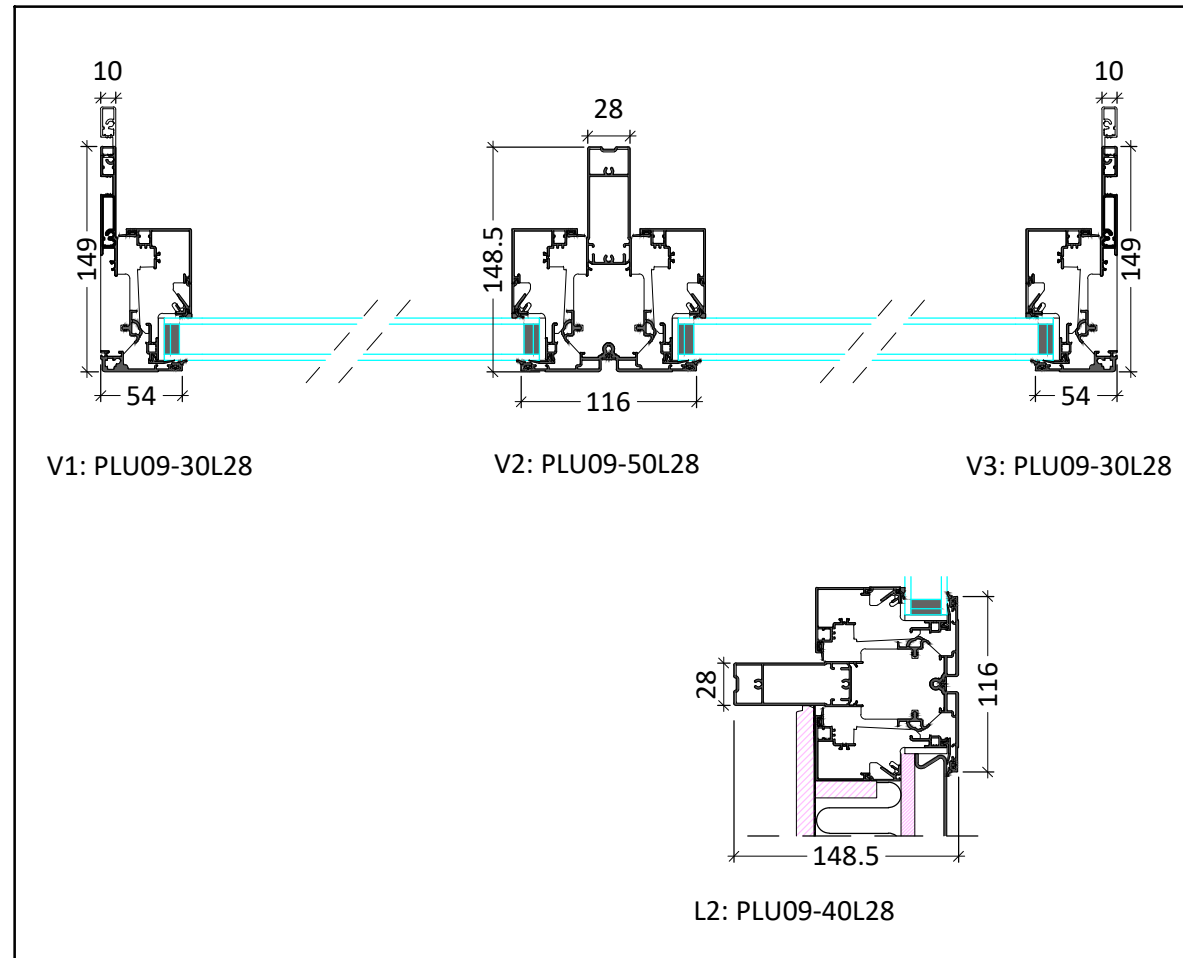

PLAN

ELEVATION

Scale 1:20

SECTION DETAILS

Scale 1:5

Brand: Ideal Combi Futura+
 IC Side hung and Fixed Light with
 Futura+ Flat Panel,
 Typical Aluminium Window
 Colour: RAL 7016, Dark Grey

Location: East Elevation

Inward Opening

PLANNING

Rev.	Date	Notes
P1	10/01/25	First Issue

ACKMAN ARCHITECTURE + DESIGN

Web: www.ackman.co.uk
 E-mail: info@ackman.co.uk

Project 1-3 Ferdinand Place, NW1

Scale 1/5, 1/20@A3 Date 10/01/25

Drawn By SA

Project No. 2412-01	Drawing No. D201-3	Revision P1
------------------------	-----------------------	----------------

Drawing title
 Conditions 3
 Window Type_1