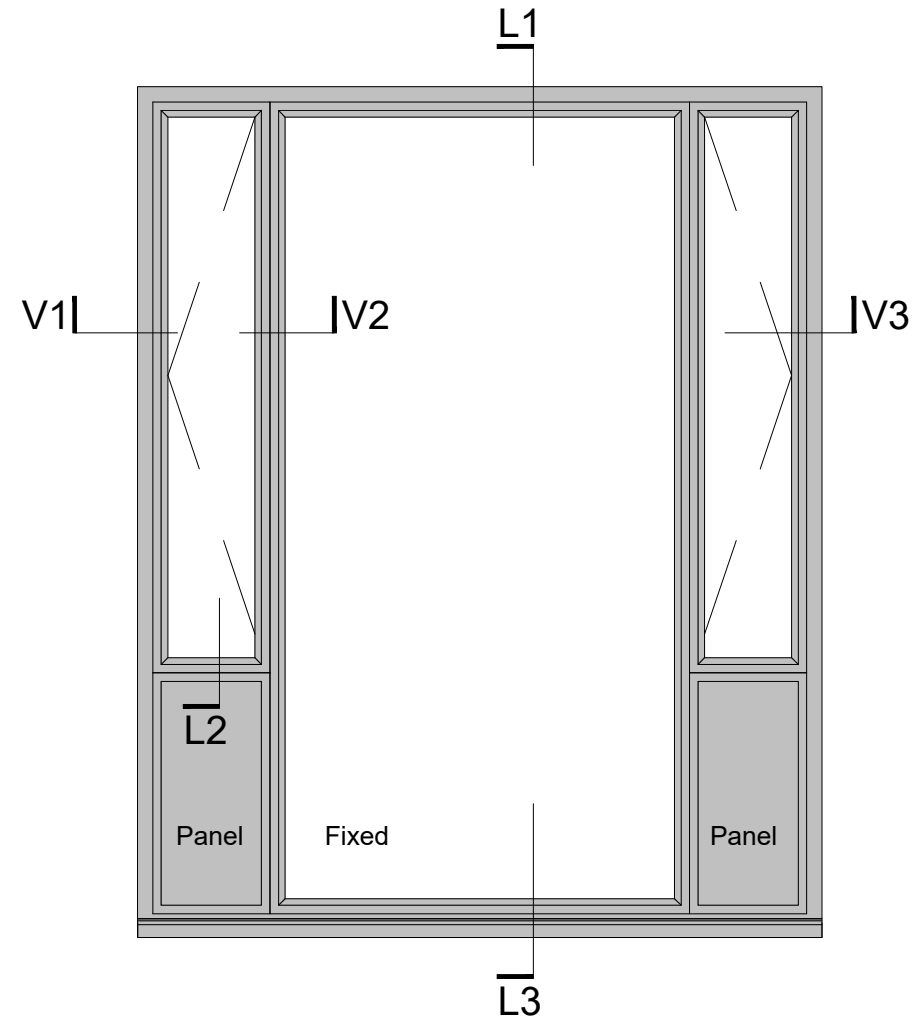

PLAN

ELEVATION

Scale 1:20

SECTION DETAILS

Scale 1:5

Brand: Ideal Combi Futura+
 IC Side hung and Fixed Light with
 Futura+ Flat Panel,
 Typical Aluminium Window
 Colour: RAL 7016, Dark Grey

Location: East Elevation

Drawn By SA

Project No. 2412-01	Drawing No. D201-3	Revision P1
------------------------	-----------------------	----------------

Drawing title
 Conditions 3
 Window Type_1