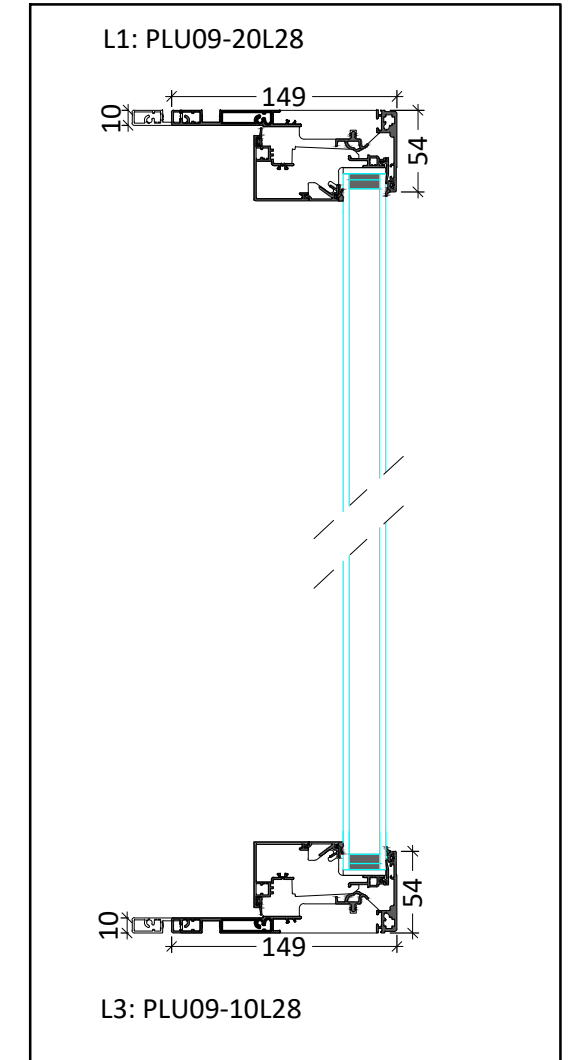

PLAN

ELEVATION

Scale 1:20

SECTION DETAILS

Scale 1:5

Brand: Ideal Combi Futura+
 IC Side hung and Fixed Light with
 Futura+ Flat Panel,
 Typical Aluminium Window
 Colour: RAL 7016, Dark Grey

Location: East Elevation

Inward Opening

PLANNING

Rev.	Date	Notes
P1	10/01/25	First Issue

ACKMAN ARCHITECTURE + DESIGN

Web: www.ackman.co.uk
 E-mail: info@ackman.co.uk

Project 1-3 Ferdinand Place, NW1

Scale 1/5, 1/20@A3 Date 10/01/25

Drawn By SA

Project No. 2412-01	Drawing No. D201-3	Revision P1
------------------------	-----------------------	----------------

Drawing title
 Conditions 3
 Window Type_1