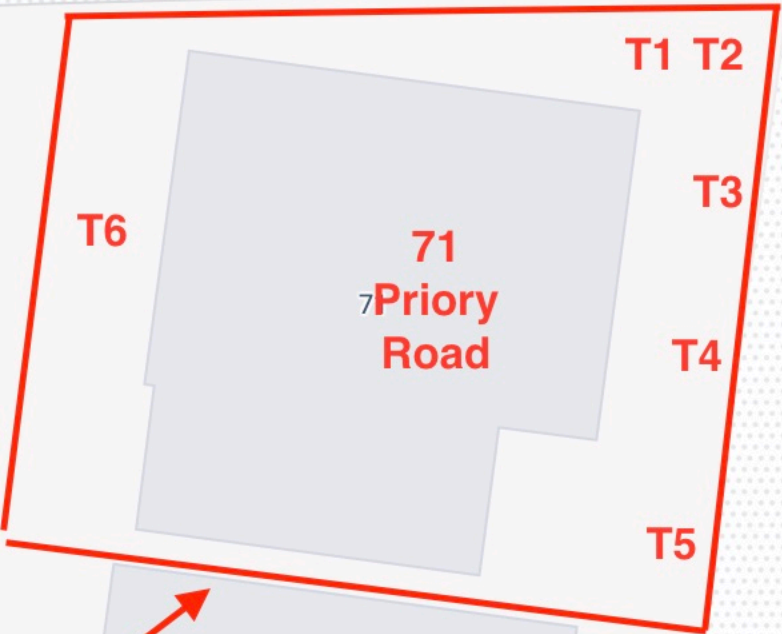

Woodchurch Rd

Woodchurch Rd

Woodchurch Rd

Greencroft Gardens

Source London Charging Station

71 Priory Road

T1 T2

T3

70

Red line denotes boundary line of 71 Priory Road