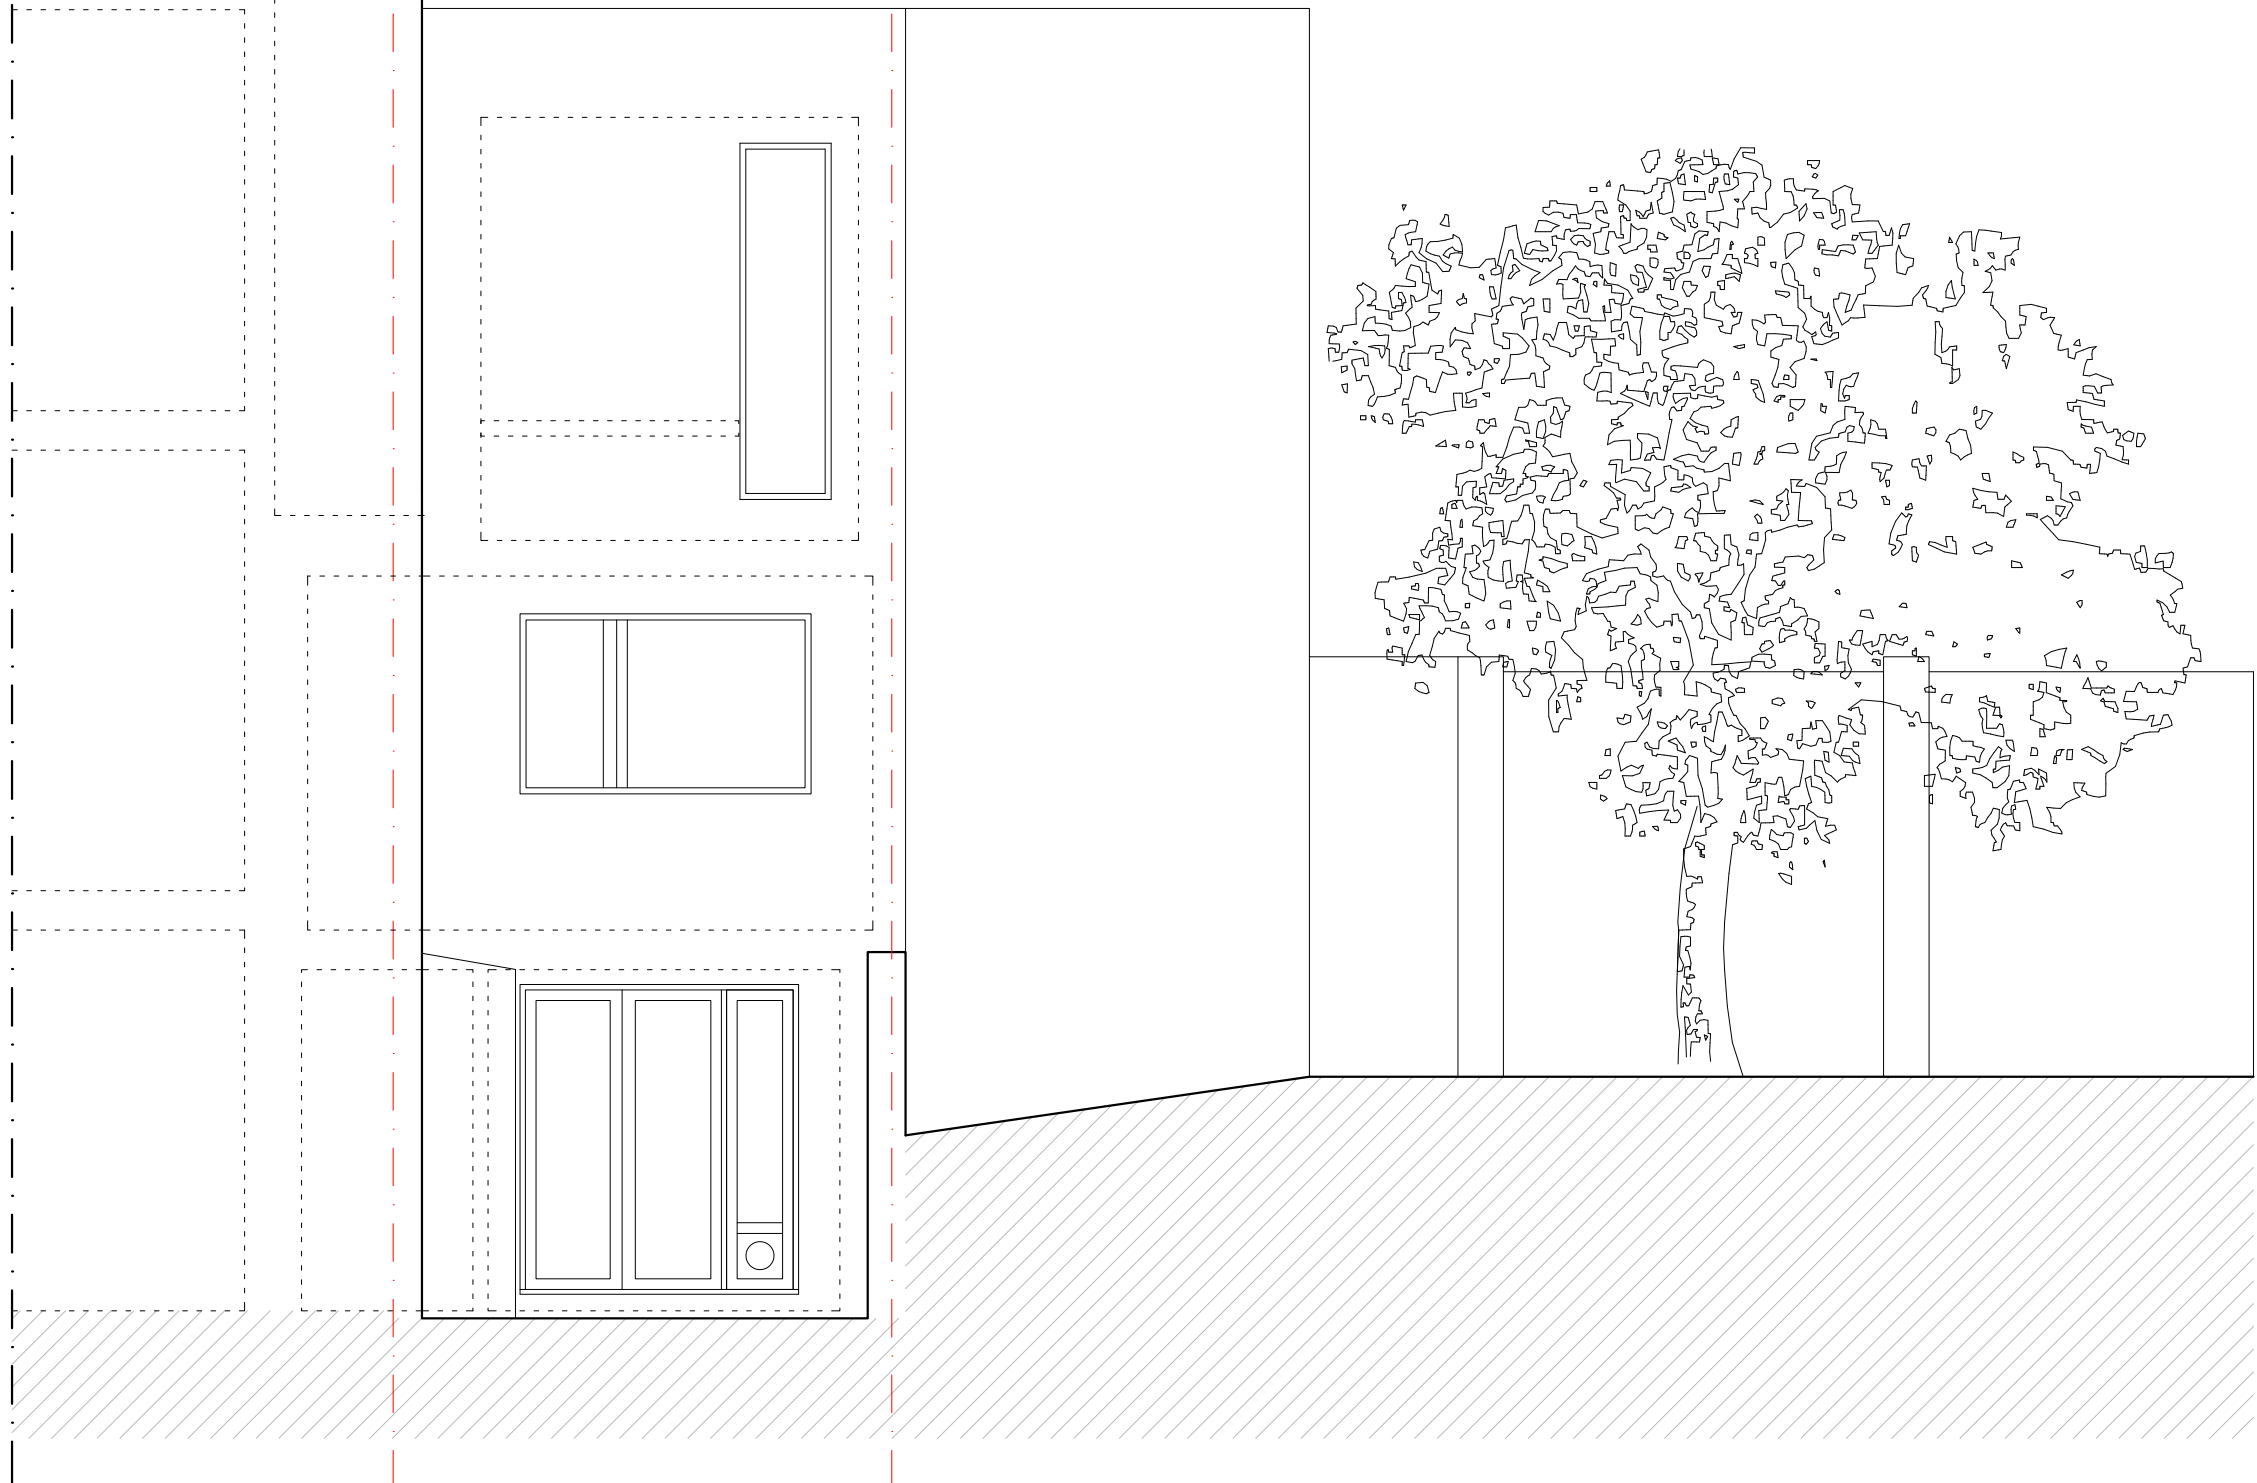

50 Belsize Square

The Coach House, 50A Belsize Square

Neighbouring garage

The Coach House
50A Belsize Square, NW3 4HN

Existing and Proposed Rear Elevation
(No changes)

SCALE 1:150

Scale 1:50 @ A3	Dwg No. 09
Date 20.01.25	Rev A
Drawn A.T.	