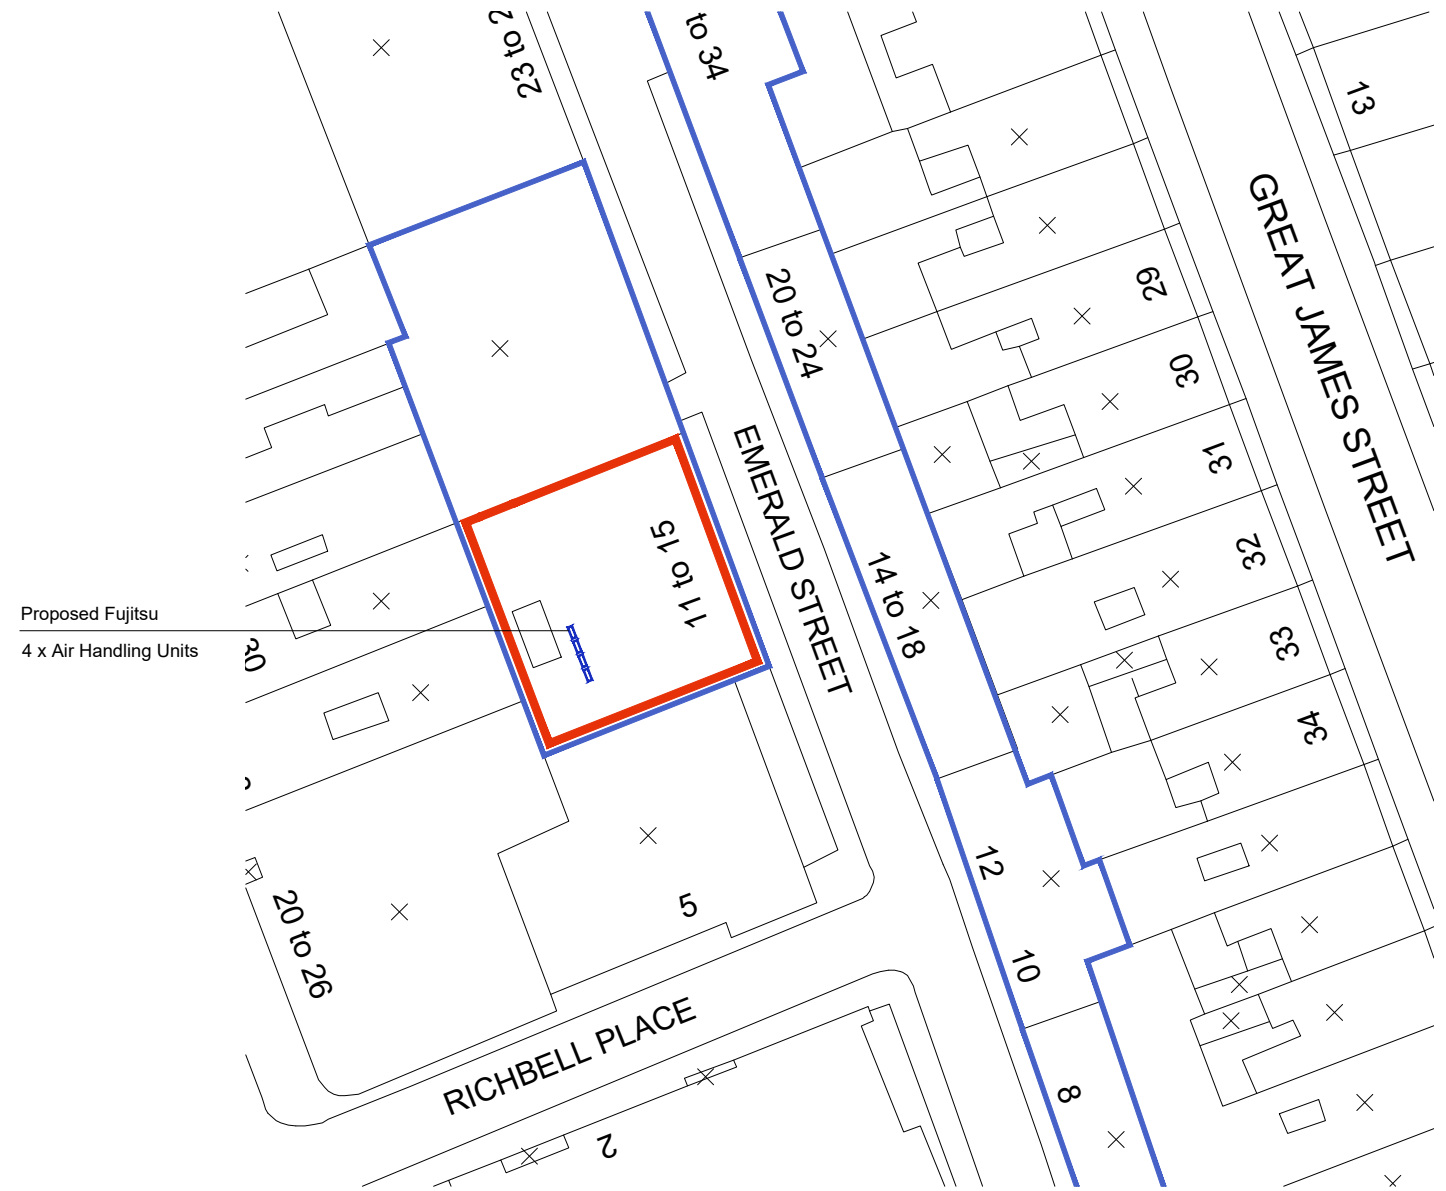

Location Plan

Scale 1:1250 @ A3

Block Plan

Scale 1:500 @ A3

Proposed Fujitsu
4 x Air Handling Units

 AGA Projects Ltd, 48 St John's Road, Westcliff-on-Sea SS0 7JZ t: 020 8123 8753 www.agaprojects.co.uk	© AGA Projects Limited This drawing is protected under Copyright and at no time should any portion be reproduced or copied without the permission of the Architect (Design Copyright Act 1988) The drawing is supplied without liability for any errors or omissions	Revision 0	Description Planning Issue	Date 12 Jan 2025	Project: 11-15 Emerald Street London WC1N 3QL	Drawing Title: Location Plan	Scale: as noted @ A3	Drawn by: AK	Project Stage: PLANNING APPLICATION
		Date: 12 Jan 2025	Checked by: GK	Project: Drawing: Stage: Rev: 240616 - 100 - PA - 0					