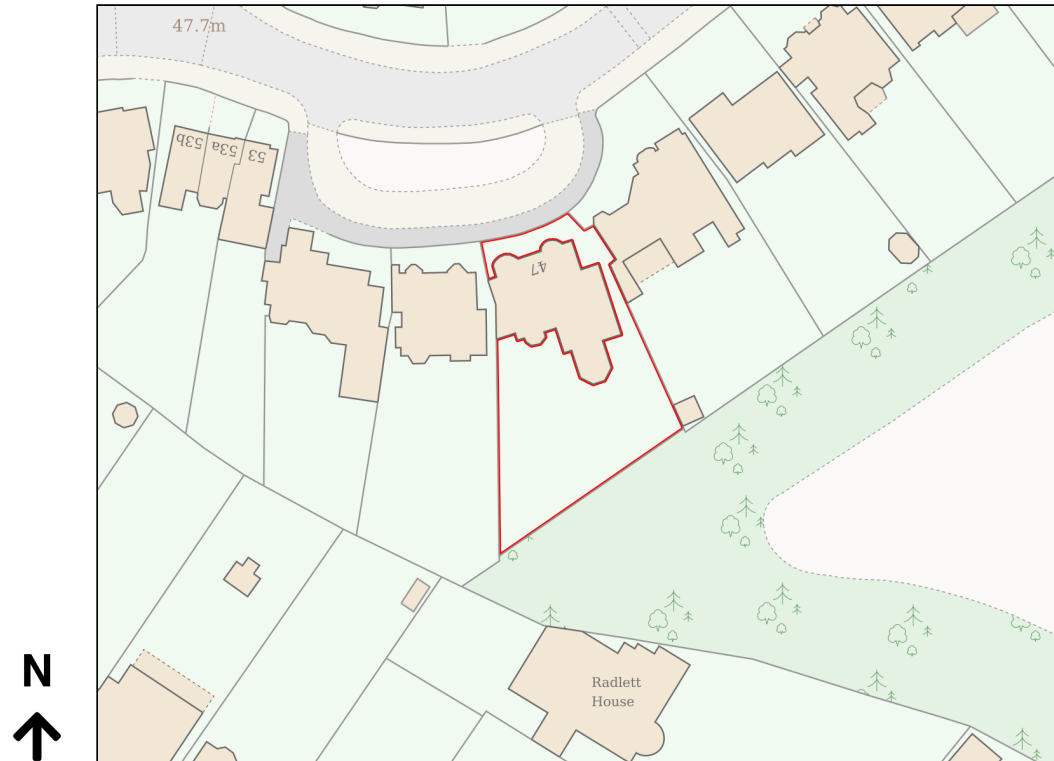

Location Plan

Site Address: 47, Elsworth Road, London, NW3 3BS

Date Produced: 20-Jan-2025

Scale: 1:1250 @A4

Planning Portal Reference: PP-13674449v1