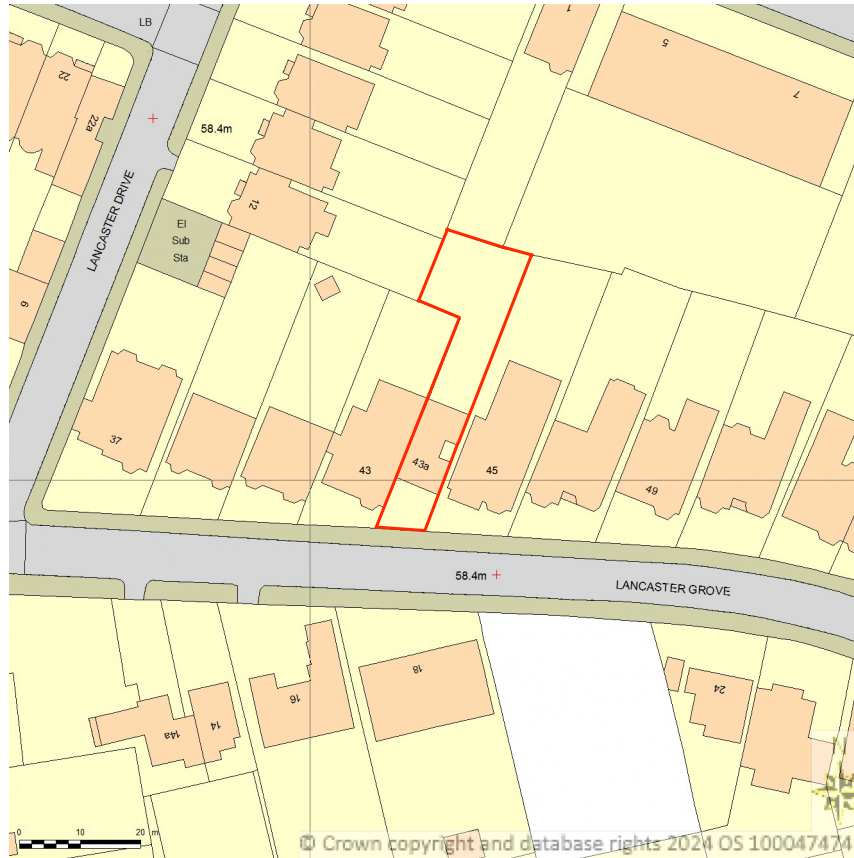

SITE LOCATION PLAN
AREA 2 HA
SCALE 1:1250 on A4
CENTRE COORDINATES: 527121, 184608

Supplied by Streetwise Maps Ltd
www.streetwise.net
Licence No: 100047474
03/05/2024 17:22