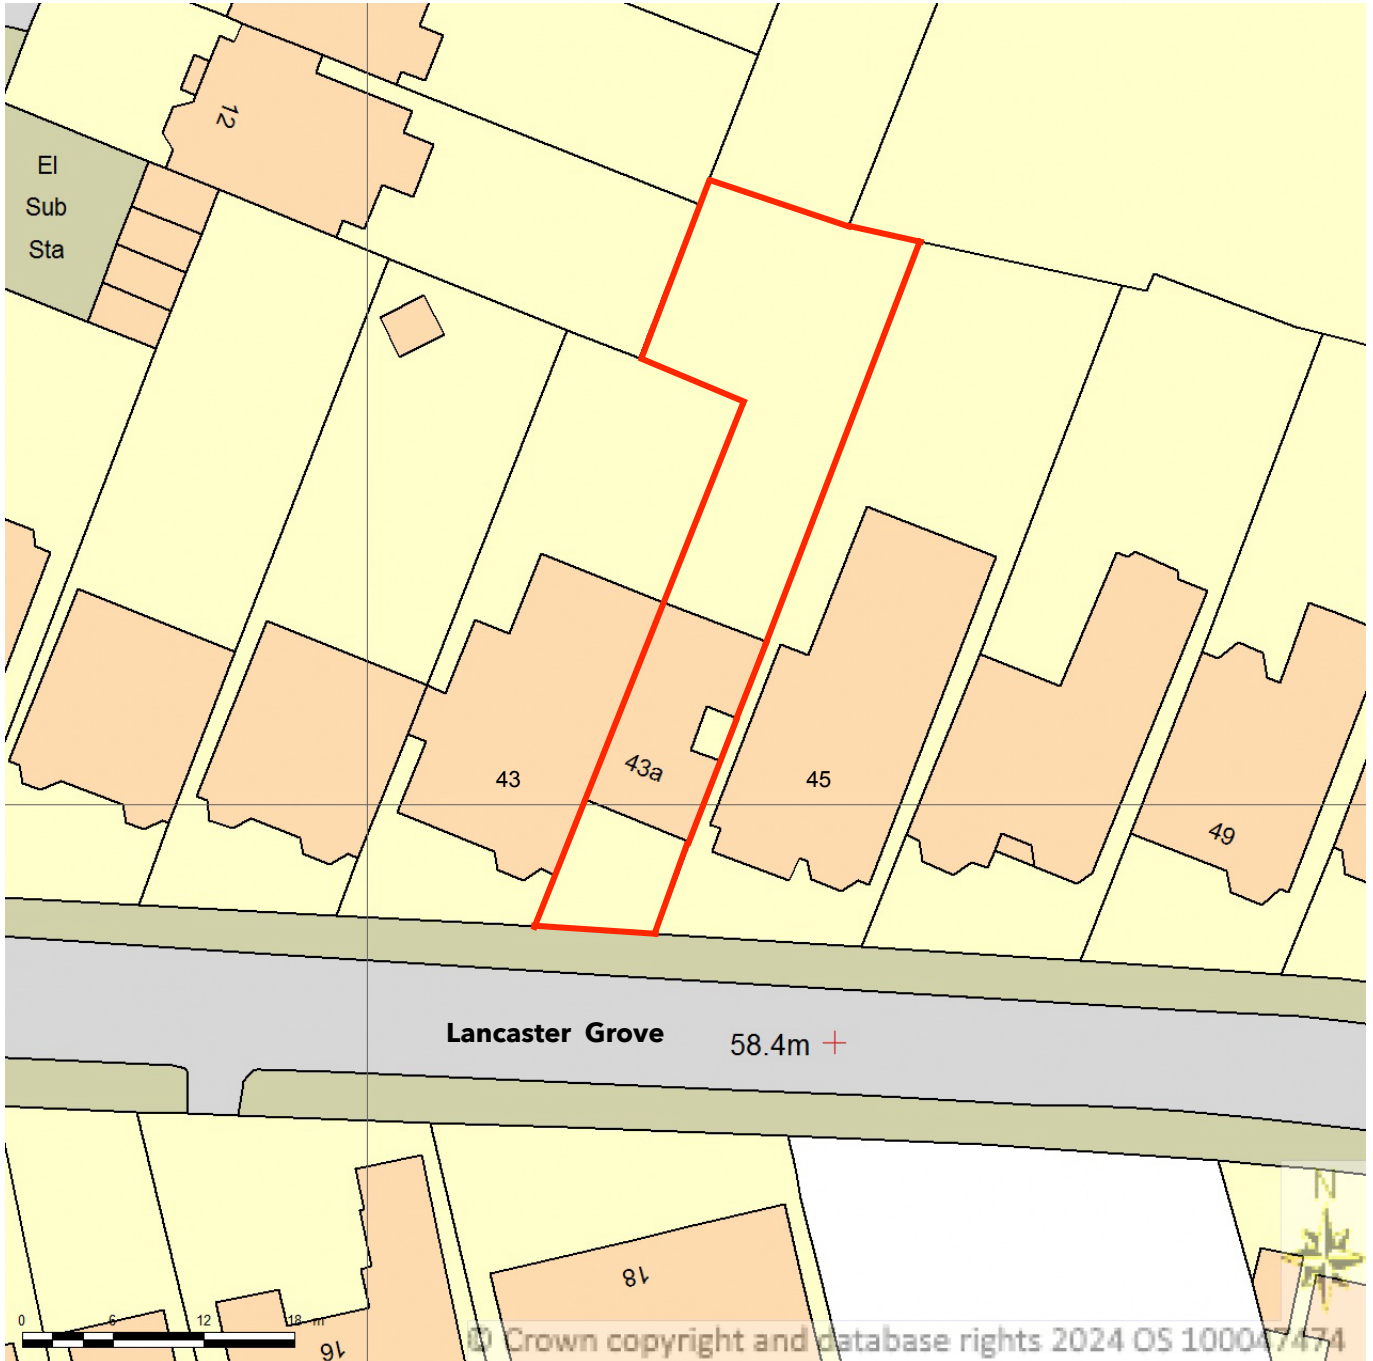

BLOCK/SITE PLAN
AREA 90m x 90m
SCALE 1:500 on A4
CENTRE COORDINATES: 527121, 184608

Supplied by Streetwise Maps Ltd
www.streetwise.net
Licence No: 100047474
03/05/2024 17:19:45