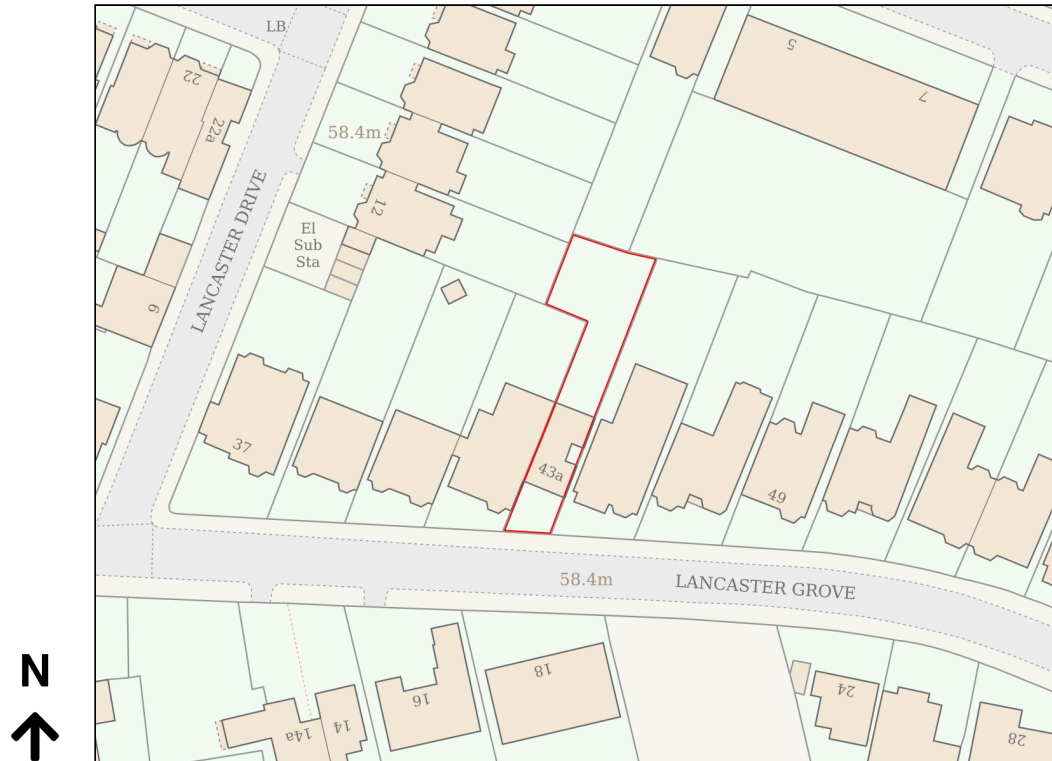

Location Plan

Site Address: 43a, Lancaster Grove, London, NW3 4HB

Date Produced: 20-Jan-2025

Scale: 1:1250 @A4

Planning Portal Reference: PP-13691820v1