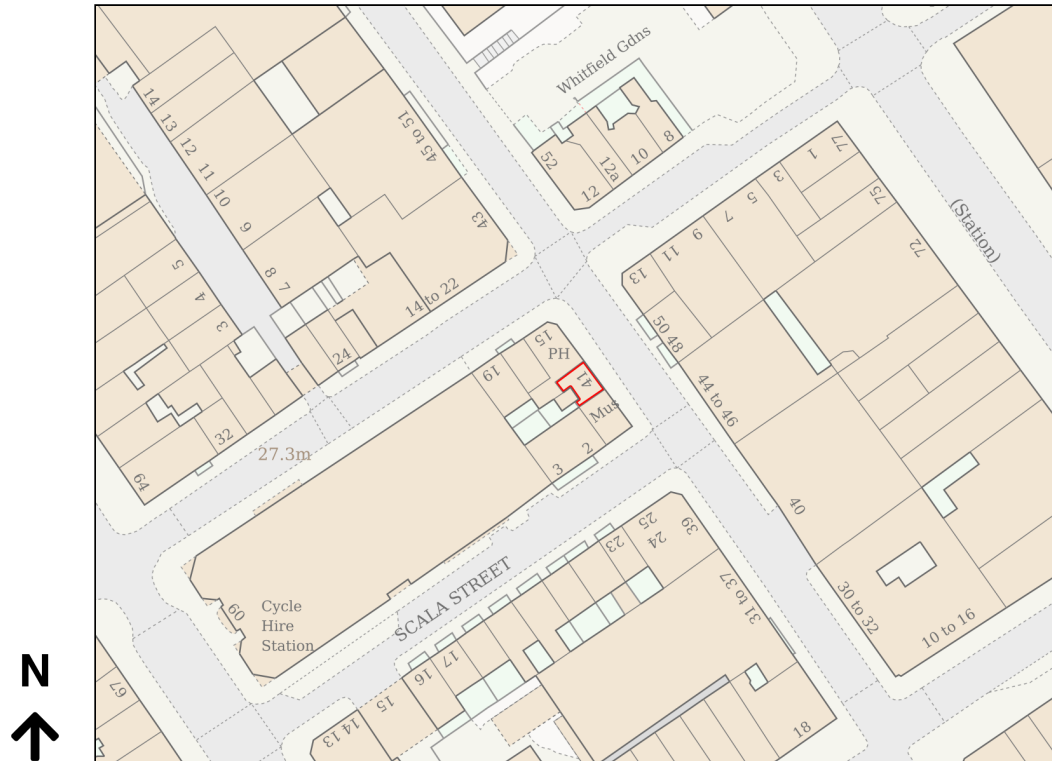

# Location Plan

Site Address: Easting: 529472 Northing: 181809

Date Produced: 19-Jan-2025

Scale: 1:1250 @A4

Planning Portal Reference: PP-13699310v1