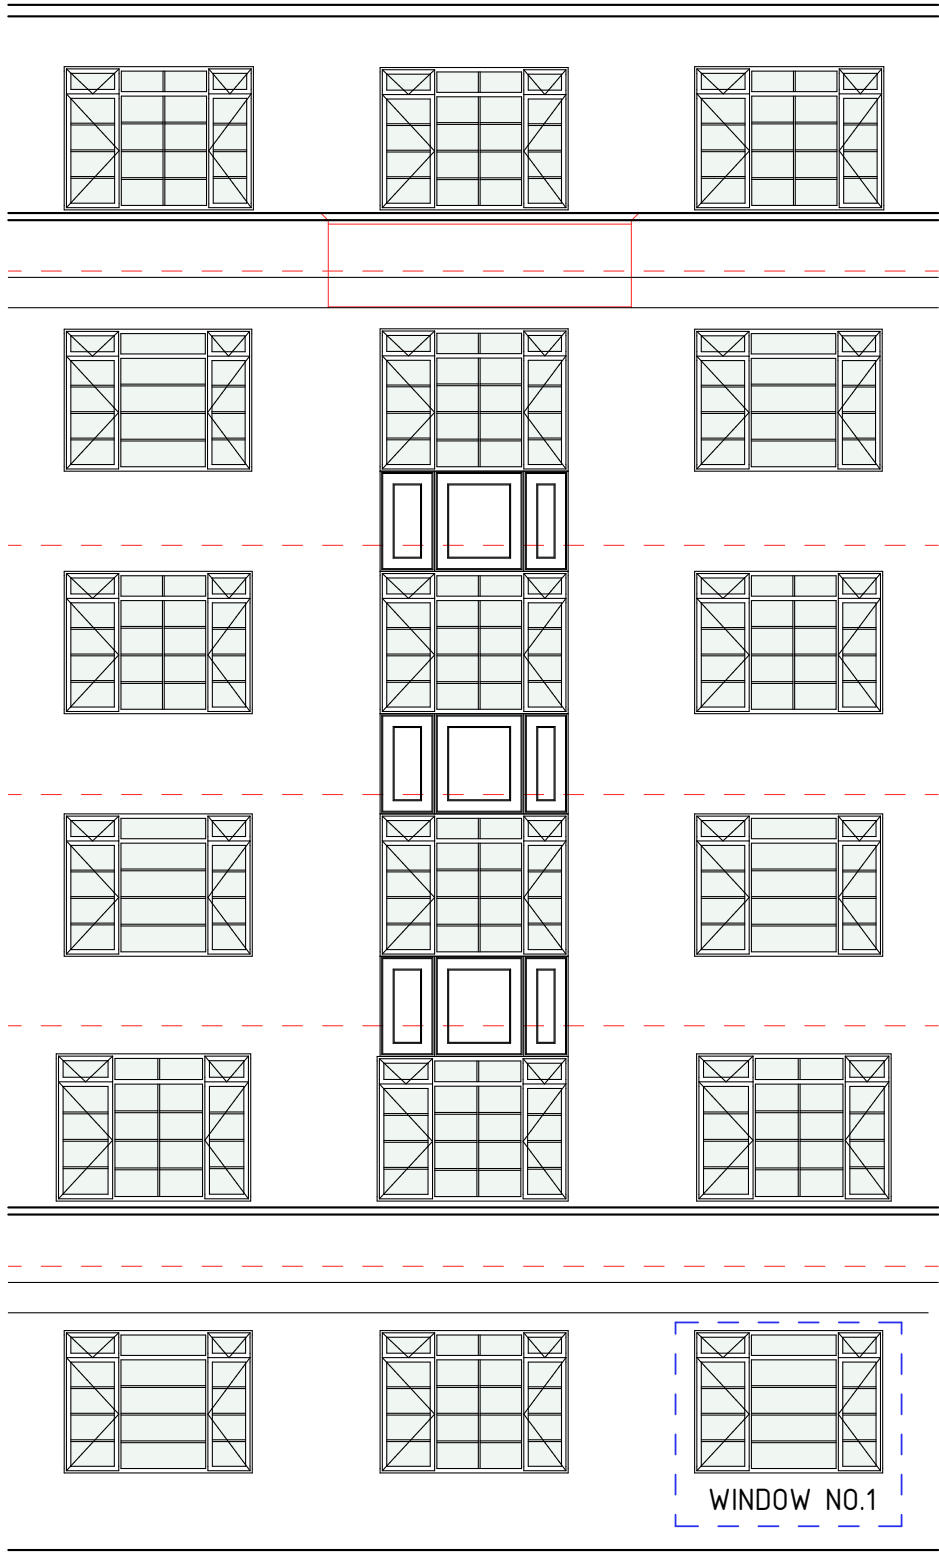

80 Hillfield Court  
Belsize Avenue  
NW3 4BE  
Front Elevation  
(South West Facing)

Scale 1:100 AT A4  
Ref: 80HC-FE

Ground Floor

Scale 1:100