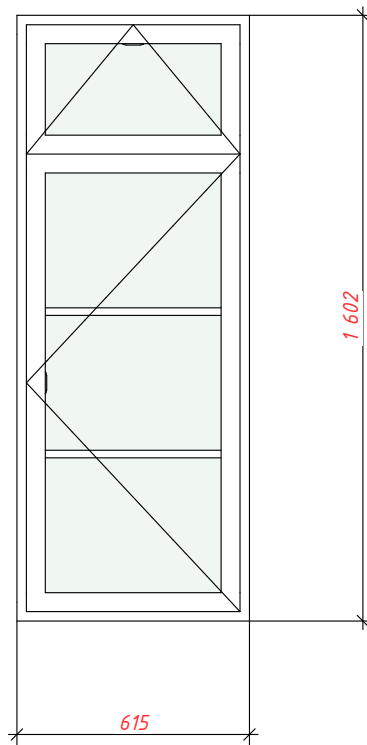

**80 Hillfield Court
Belsize Avenue
London
NW3 4BE
Window No. 2,3
Proposed
Ref: 80HC-PW2,3
SCALE 1:20 AT A4**

1:20