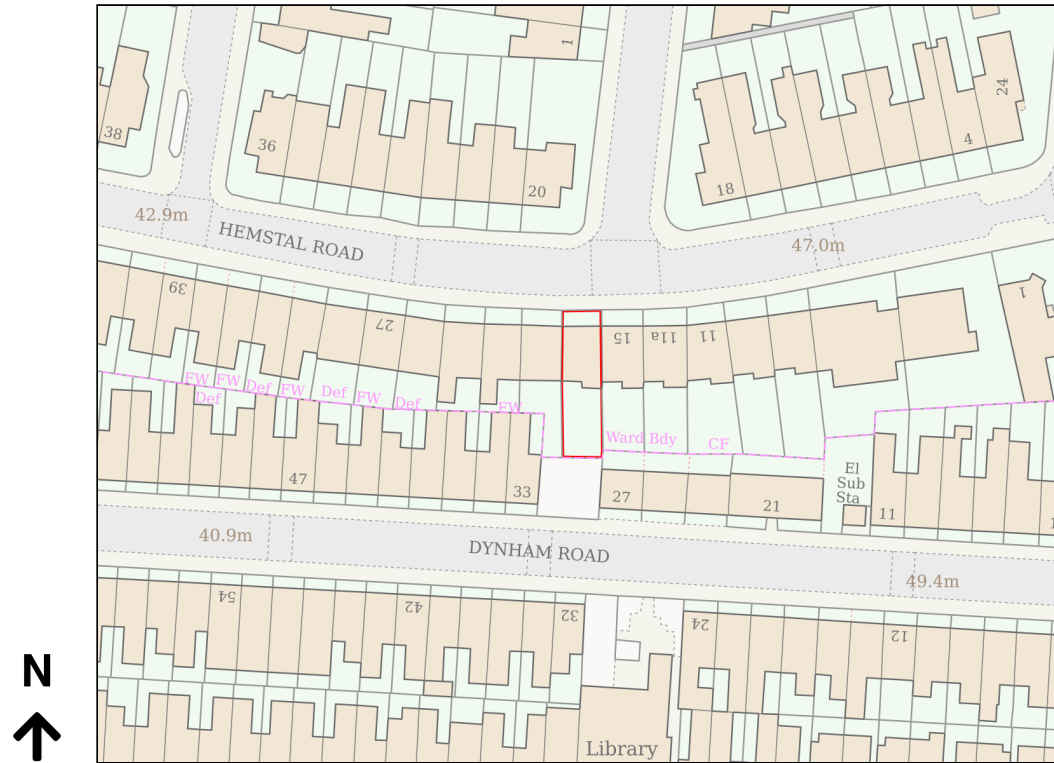

Location Plan

Site Address: Flat A, 17, Hemstal Road, London, NW6 2AB

Date Produced: 17-Jan-2025

Scale: 1:1250 @A4

Planning Portal Reference: PP-13550520v1